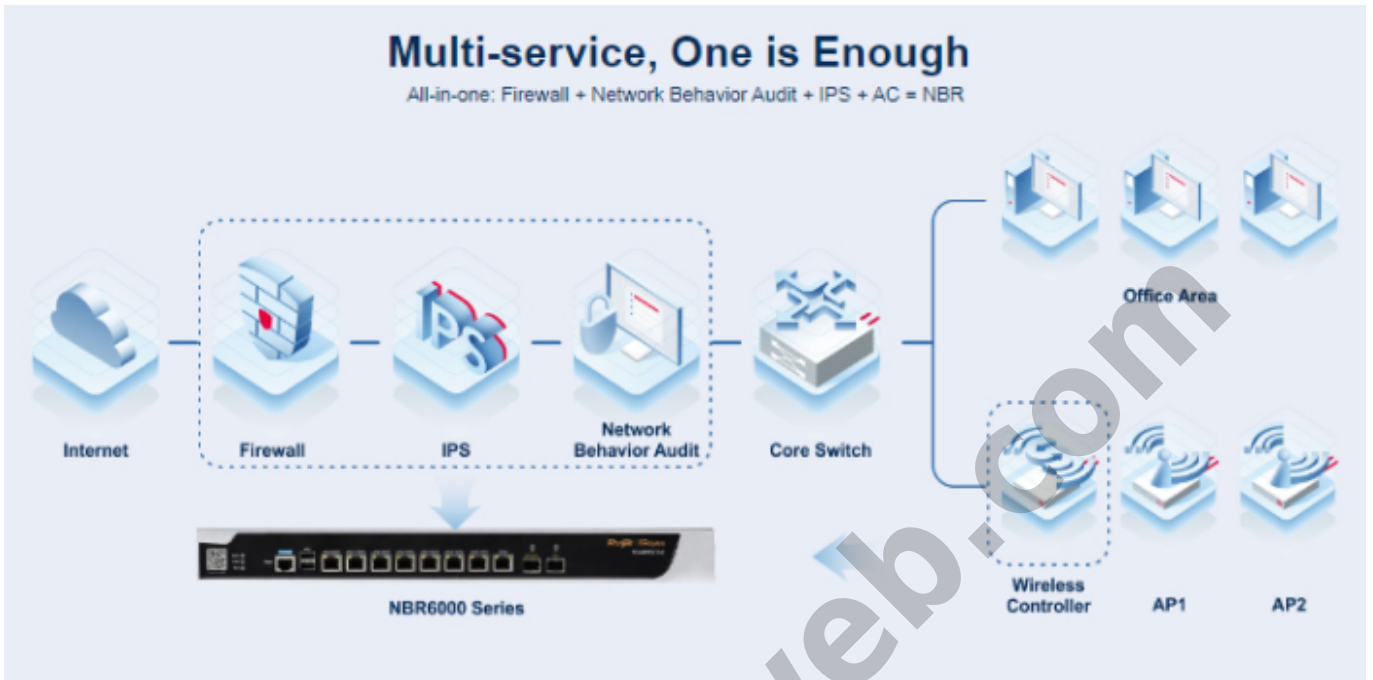

RG-NBR6205-E Reyeer High-performance Cloud Managed Security Router

Kode : RG-NBR6205-E
Kategori : Ruijie & Reyeer Router
Harga : Rp 5.266.000,00

RG-NBR6205-E Reyeer High-performance Cloud Managed Router.

Produk ini merupakan produk Fix Price. Pembelian produk tidak dapat menggunakan diskon apapun.

Penawaran Harga Spesial

 **08112039555**

- High performance, "All-in-One" cloud managed security router
- All-in-one: firewall + network behavior audit + IPS + AC = NBR
- Open API, freely third party Integration
- Accurate screen mirroring, one-to-one guest room screen mirroring
- L7 DPI and intelligent flow control in VPN tunnels
- Integrated wireless AC, free to use

Specification

Model	RG-NBR6205-E
CPU	2 Cores, 1.2 GHz
RAM/SDRAM	2 GB
Flash	8 MB
Hard Disk Drive	1 TB (Not delivered with the router, can be added)
WAN Port	1 x 10/100/1000 Base-T port
LAN Port	1 x 10/100/1000 Base-T port

LAN/WAN Switchable Port	6 x 10/100/1000 Base-T port 2x 1GBase-X SFP Ports
Throughput	1.5 Gbps
Client (Recommended)	500
LED	1x System Status LED 1 x Power Status LED 1x SATA LED
Button	1x Power button
Mounting Method	Rack-mounted
Rack Size	1U 19-inch Rack-mounted
Fan	2
Operating Temperature	0°C to 45°C (32°F to 113°F)
Operating Humidity	10% to 90% RH (non-condensing)
Max Managed Access Points	32 Access points or 64 wall-mounted access points
PPPoE Server Accounts	500
Internet Access Mode	PPPoE Client, DHCP Client, Static IP
LAN Port Link Aggregation	Yes
Authentication	Portal Authentication Password Authentication Voucher Authentication SMS Authentication
L2TP/PPTP Tunnels	400
L2TP/IPsec VPN Performance	400 Mbps
Dimensions (W x D x H)	440 x 43.6 x 200 mm (without rubber pads)
Package Dimension (W x D x H)	560 x 470 x 380 mm