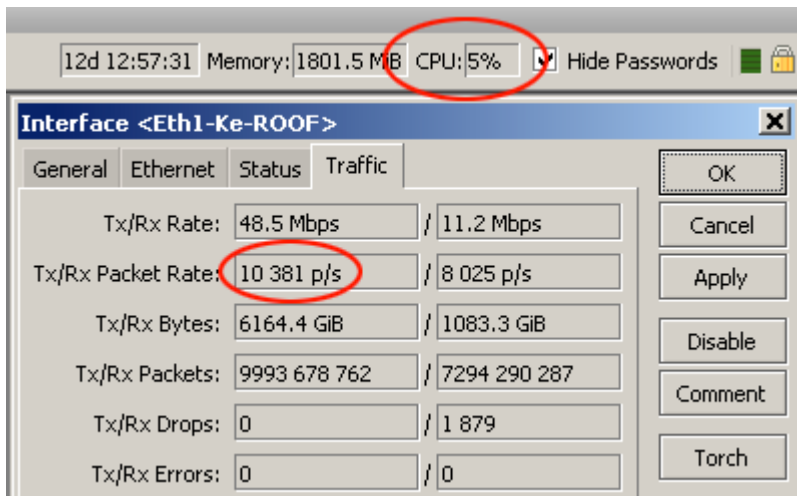

Screen capture OC2511 di kondisi real, mampu melewati lebih dari 10 ribu pps dengan CPU load 5%