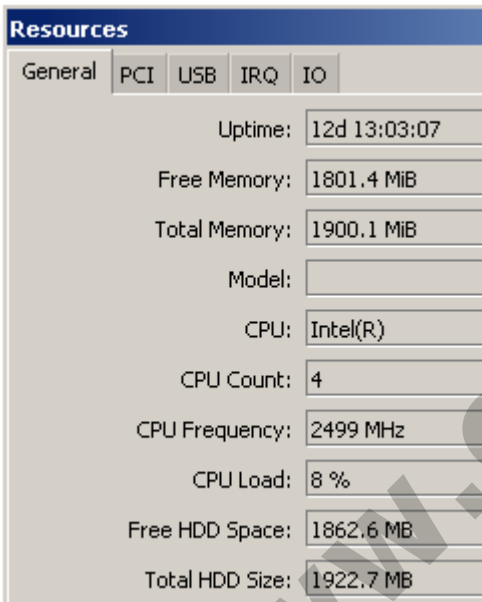

Test Type	Aggregate Result
TCP Routed	3.907 Mb/sec
Contrack Of	321.772 Packet/sec
TCP Routed	3.900 Mb/sec
Contrack On	321.146 Packet/sec
TCP NAT	3.661 Mb/sec
	301.465 Packet/sec
AES 256 IPSEC ESP	349,4 Mb/sec
AH & MD5	28.771 Packet/sec

* Harga, spesifikasi, dan ketersediaan bisa berubah dan tidak mengikat

URL : <https://www.citraweb.com/produk/227/>

Informasi lebih lanjut, pemesanan dan pembelian, hubungi: 0274-554444 atau email sales@citraweb.com