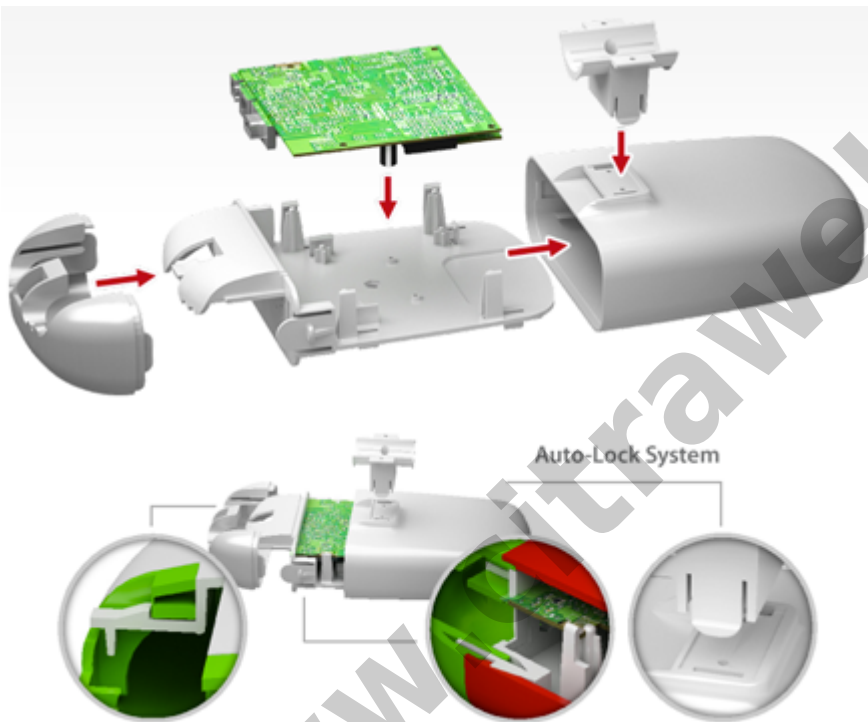

Easy Installation Without Tools

No tools are needed for board installation. Inserting the base panel into the top cover and closing the bottom cover is tool-less as well. Main body parts are secured by Auto-Lock System, that protects the box against coaccidental disassembly. With deployment time from carton box to pole below two minutes, your operations can be fast, smooth and cost effective as never before.

Unlimited Mounting Versatility

StationBox[®] Mikro enables excellent mounting versatility. Its standard holder is compatible with NanoBracket™ Universal, one of the most advanced CPE mounts on the market. StationBox Mikro holder is also compatible with Ubiquiti Networks™ Rocket mounting base. Check also for other dimensions to ensure StationBox[®] Mikro will fit third party mount!

Detail Barang:

- 1 StationBox Mikro Enclosure
- 1 5ghz Flat-Panel Antenna (Mounted Inside Enclosure)
- 1 Mounting Bracket
- 2 Tiewrap

Spesifikasi Antenna:

5 GHz - 15 dBi MiMo dual polarization antenna

Freq. range: 5470-5850 MHz

Beam angle: 28°/30°

VSWR: ≤1,5

Petunjuk Instalasi:

<http://www.rfelements.com/download/InstallationGuide-SBXMikro.pdf>

** Harga, spesifikasi, dan ketersediaan bisa berubah dan tidak mengikat*

URL : <https://www.citraweb.com/produk/269/>