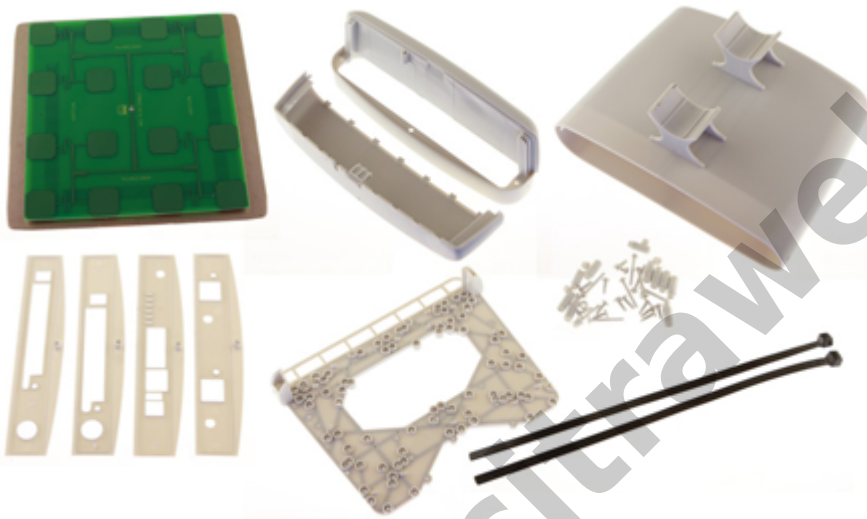

The StationBox is made of durable plastic and it consists only of 4 parts. Our outdoor enclosure is provided with compact mounting bracket. In addition, there is a possibility of using NanoBracket for the installation which enables to adjust the enclosure to any direction in range of 90° to each side. The StationBox's design is very simple and it is made with emphasis on its functionality.

The main purpose of this product is not only the installation of the device but also the simplicity of sequential service. The StationBox is ingenious solution for outdoor installations of the antennas and devices that is indicated by its extraordinary features including the long lifetime.

Weather resistance

StationBox[®] is designed to perfectly resist weather anywhere on our planet. It is made of durable ABS plastic, which is though in large temperature ranges and is stabilized to resist ultra-violet (UV) rays. All metal parts are made of aluminium.

Kelengkapan Barang

Smart and easy maintenance

The base of whole idea of simplicity is TOP COVER which includes a compact bracket of the StationBox[®]. During the maintenance operations, the Top cover remains on its position on a pole or console. This ensures, that the direction to the opposite side of the link remains untouched. All other parts of the StationBox[®], incl. components placed inside of the StationBox[®] - antenna and PCB AP/Router board, are capable to be removed. Consequently, technician can replace the set directly at the place of installation, or may decide to perform maintenance at more appropriate place. Thus, the time of maintenance (or the time of network's upgrade) is reduced to necessary minimum, counted in just couple of minutes.