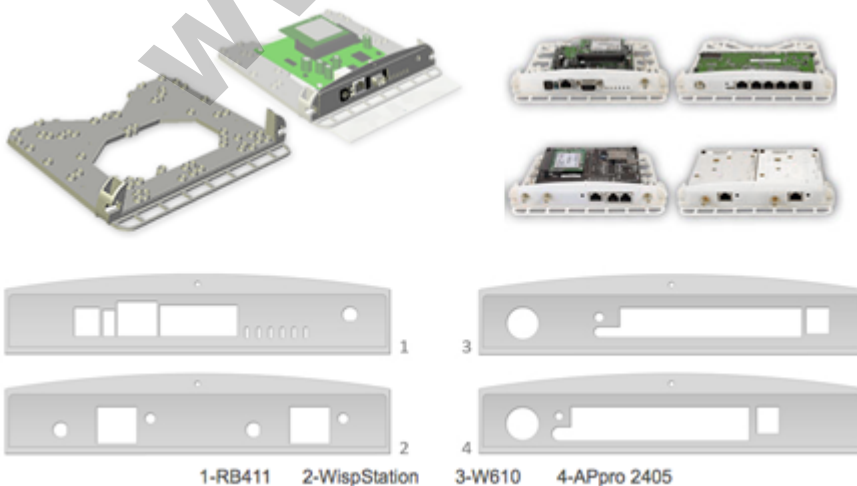

StationBox®-5GHz 20dBi antenna

Kode : RF-SB-5
Kategori : Discontinued
Harga : Rp 275.000,00

StationBox is a universal enclosure designed for outdoor installations. One of the StationBox's main advantages is its universality and applicability for different kind of devices and antennas from different suppliers. After mounting all components look like one entity. (tidak termasuk pigtail)

The StationBox is made of durable plastic and it consists only of 4 parts. Our outdoor enclosure is provided with compact mounting bracket. In addition, there is a possibility of using NanoBracket for the installation which enables to adjust the enclosure to any direction in range of 90° to each side. The StationBox's design is very simple and it is made with emphasis on its functionality.

The main purpose of this product is not only the installation of the device but also the simplicity of sequential service. The StationBox is ingenious solution for outdoor installations of the antennas and devices that is indicated by its extraordinary features including the long lifetime.

Weather resistance

StationBox[®] is designed to perfectly resist weather anywhere on our planet. It is made of durable ABS plastic, which is though in large temperature ranges and is stabilized to resist ultra-violet (UV) rays. All metal parts are made of aluminium.