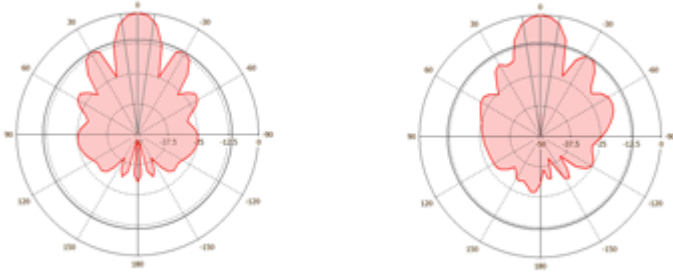

Compatible Boards:

- Mikrotik: RB411, RB411A, RB411AH, Crossroads
- Ubiquiti Networks: WISPstation - possible to install 2 boards in 1 StationBox, RouterStation, RouterStation Pro
- Wline: W3000G, W4000Gv4, W3000GLX
- Compex: WP54AG, WP54G
- Wiligear: WBD111, WBD500 in both possible to install 2 boards in 1 StationBox
- Airlive: WL5460AP, WL5470AP, WLA9000AP
- Alfa networks: W610
- CC/C:WA-2204A

* Harga, spesifikasi, dan ketersediaan bisa berubah dan tidak mengikat

URL : <https://www.citraweb.com/produk/270/>

Informasi lebih lanjut, pemesanan dan pembelian, hubungi: 0274-554444 atau email sales@citraweb.com