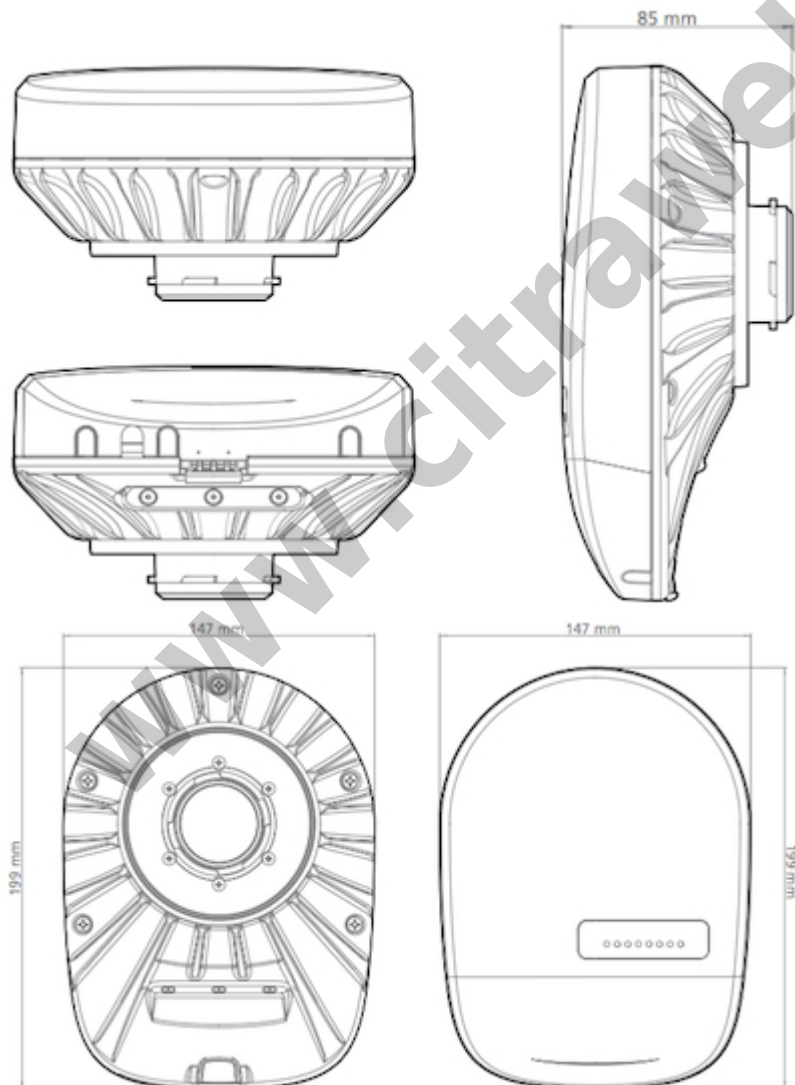

- TwistPort™ Adaptor RB Sticker B
- Screw 2,9 x 6,5 mm (4 pcs)

TECHNICAL DATA

Antenna Connection : TwistPort™ - Quick Locking Waveguide Port

Radio Connection : 2x Right Angle MMCX (Pigtail included)

Materials : Insert - Aluminium Alloy
Body - UV stabilized and weather resistant ABS plastic

Flame Rating : UL 94 HB

Temperature : -40°C to +60°C (-40°F to +140°F)

Wind Survival : 160 km/hour

Weight : 0.6 Kg / 1.3 lbs - single unit incl. package

Single Unit Retail Box : Retail Box: 21.3 x 15.3 x 9 cm