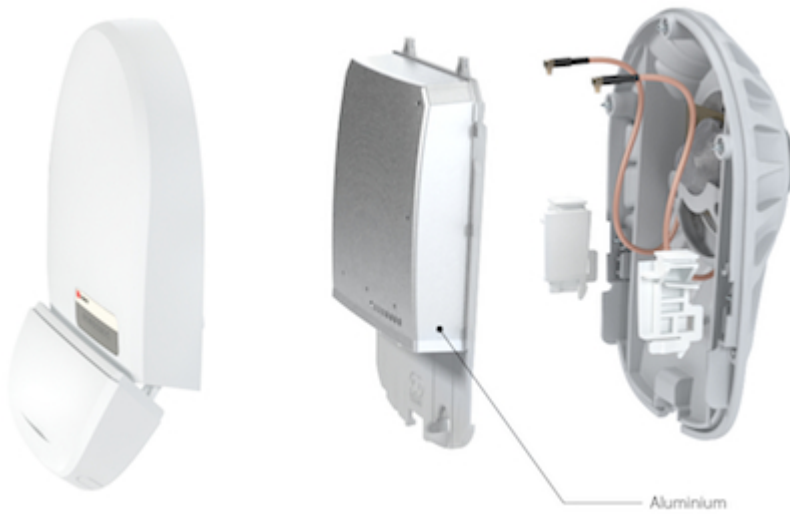

TwistPort™ Adaptors Shielded TP-ADAPTOR-RB-S

Kode : TP-ADAPTOR-RB-S

Kategori : RF elements

Harga : Rp 270.000,00

Rp 575.000,00

TwistPort Adaptors make most popular connectorized radios and MikroTik RouterBoards compatible with TwistPort antennas. Integration into TwistPort eco-system ensures the benefits of low loss, high scalability, easy co-location, simple deployment and easy maintenance.

Paket ini hanya BOX Enclosure only, Tidak termasuk Routerboard dan Antenna

Penawaran Harga Spesial

 08112039555

TwistPort™ Adaptors TP-ADAPTOR-RB-S

The TwistPort Adaptor for RouterBoards makes RouterBoard™ 9 series, 7 series and 4 series compatible with all TwistPort™ Antennas. TwistPort™ Adaptors are equipped with our original quick locking waveguide port. Installing compatible RouterBoards in our TwistPort™ Adaptor is very simple and requires no tools.

www.citraweb.com

COMPATIBLE WIRELESS PLATFORMS

RF elements® : any Symmetrical Horn TP Antenna, any UltraDish™ TP Antenna

MikroTik™ : RouterBoard™ RB91x, RB71x, RB411L

Content :

- TwistPort™ Adaptor RB Body
- TwistPort™ Adaptor RB Sticker A
- TwistPort™ Adaptor RB Sticker B
- Screw 2,9 x 6,5 mm (4 pcs)

TECHNICAL DATA

Antenna Connection : TwistPort™ - Quick Locking Waveguide Port

Radio Connection : 2x Right Angle MMCX (Pigtail included)

Materials : Insert - Aluminium Alloy
Body - UV stabilized and weather resistant ABS plastic