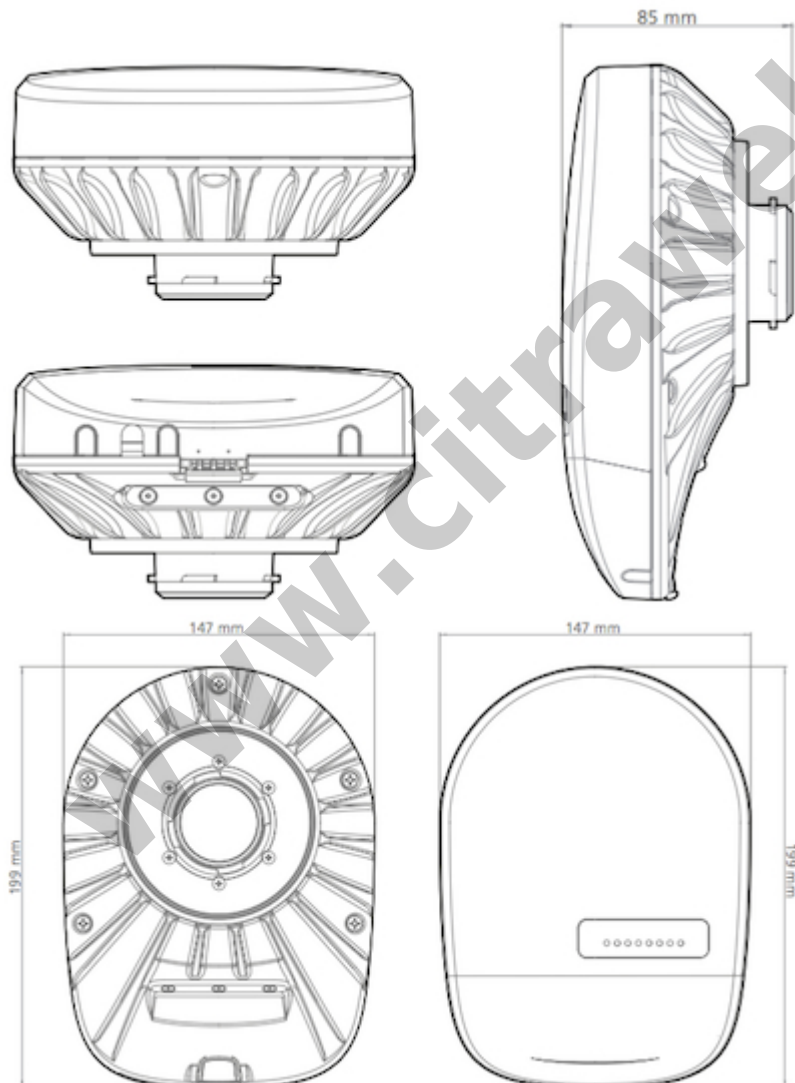

www.citraweb.com

COMPATIBLE WIRELESS PLATFORMS

RF elements® : any Symmetrical Horn TP Antenna, any UltraDish™ TP Antenna

MikroTik™ : RouterBoard™ RB91x, RB71x, RB411L

Content :

- TwistPort™ Adaptor RB Body
- TwistPort™ Adaptor RB Sticker A
- TwistPort™ Adaptor RB Sticker B
- Screw 2,9 x 6,5 mm (4 pcs)

TECHNICAL DATA

Antenna Connection : TwistPort™ - Quick Locking Waveguide Port

Radio Connection : 2x Right Angle MMCX (Pigtail included)

Materials : Insert - Aluminium Alloy
Body - UV stabilized and weather resistant ABS plastic

Flame Rating : UL 94 HB

Temperature : -40°C to +60°C (-40°F to +140°F)

Wind Survival : 160 km/hour

Weight : 0.6 Kg / 1.3 lbs - single unit incl. package

Single Unit Retail Box : Retail Box: 21.3 × 15.3 × 9 cm