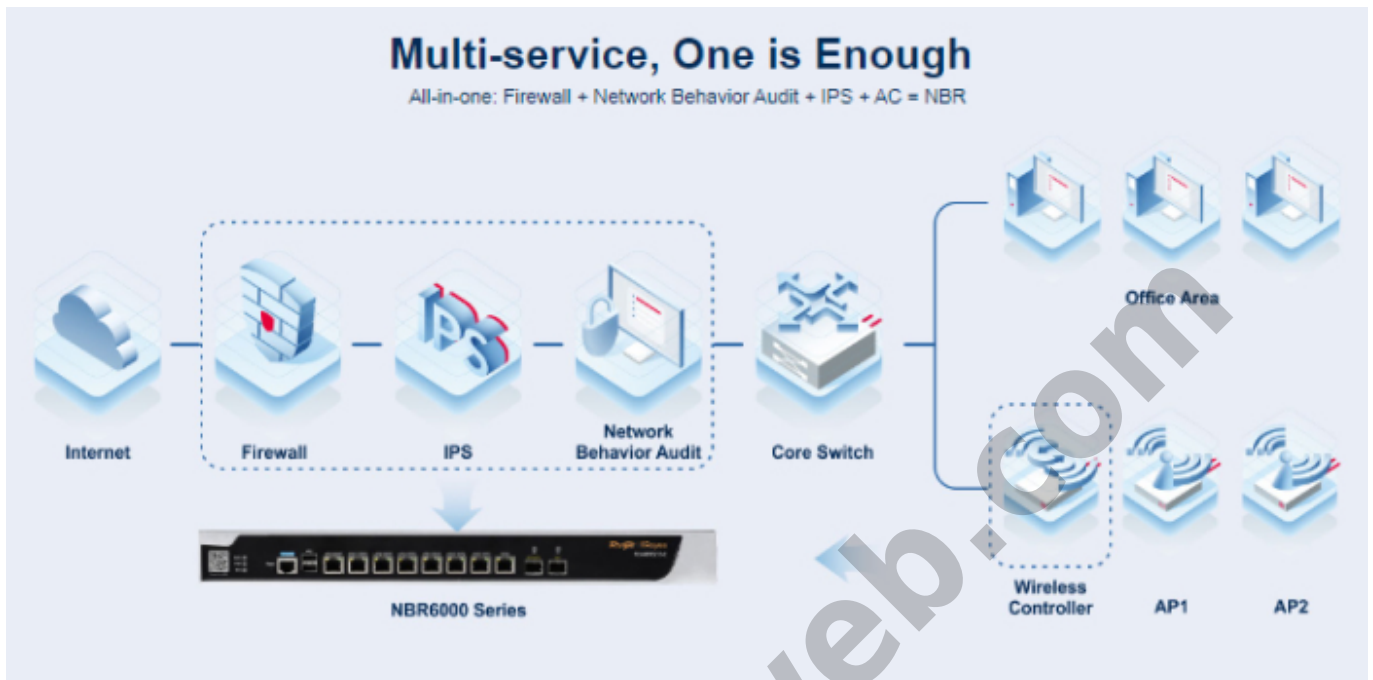

# RG-NBR6205-E REYEE High-performance Cloud Managed Security Router

**Kode** : RG-NBR6205-E

**Brand** : Ruijie - Reeye

**Jenis** : Router Rackmount

RG-NBR6205-E Ruijie Reeye High-performance Cloud Managed Router.

**Produk ini merupakan produk Fix Price. Pembelian produk tidak dapat menggunakan diskon apapun.**

Penawaran Harga Spesial

 **08112039555**

- High performance, "All-in-One" cloud managed security router
- All-in-one: firewall + network behavior audit + IPS + AC = NBR
- Open API, freely third party Integration
- Accurate screen mirroring, one-to-one guest room screen mirroring
- L7 DPI and intelligent flow control in VPN tunnels
- Integrated wireless AC, free to use

#### Specification

<b>Model</b>	RG-NBR6205-E
<b>CPU</b>	2 Cores, 1.2 GHz
<b>RAM/SDRAM</b>	2 GB
<b>Flash</b>	8 MB
<b>Hard Disk Drive</b>	1 TB (Not delivered with the router, can be added)

<b>WAN Port</b>	1 x 10/100/1000 Base-T port
<b>LAN Port</b>	1 x 10/100/1000 Base-T port
<b>LAN/WAN Switchable Port</b>	6 x 10/100/1000 Base-T port 2x 1GBase-X SFP Ports
<b>Throughput</b>	1.5 Gbps
<b>Client (Recommended)</b>	500
<b>LED</b>	1x System Status LED 1 x Power Status LED 1x SATA LED
<b>Button</b>	1x Power button
<b>Mounting Method</b>	Rack-mounted
<b>Rack Size</b>	1U 19-inch Rack-mounted
<b>Fan</b>	2
<b>Operating Temperature</b>	0°C to 45°C (32°F to 113°F)
<b>Operating Humidity</b>	10% to 90% RH (non-condensing)
<b>Max Managed Access Points</b>	32 Access points or 64 wall-mounted access points
<b>PPPoE Server Accounts</b>	500
<b>Internet Access Mode</b>	PPPoE Client, DHCP Client, Static IP
<b>LAN Port Link Aggregation</b>	Yes
<b>Authentication</b>	Portal Authentication Password Authentication Voucher Authentication SMS Authentication
<b>L2TP/PPTP Tunnels</b>	400
<b>L2TP/IPsec VPN Performance</b>	400 Mbps
<b>Dimensions (W x D x H)</b>	440 x 43.6 x 200 mm (without rubber pads)
<b>Package Dimension (W x D x H)</b>	560 x 470 x 380 mm