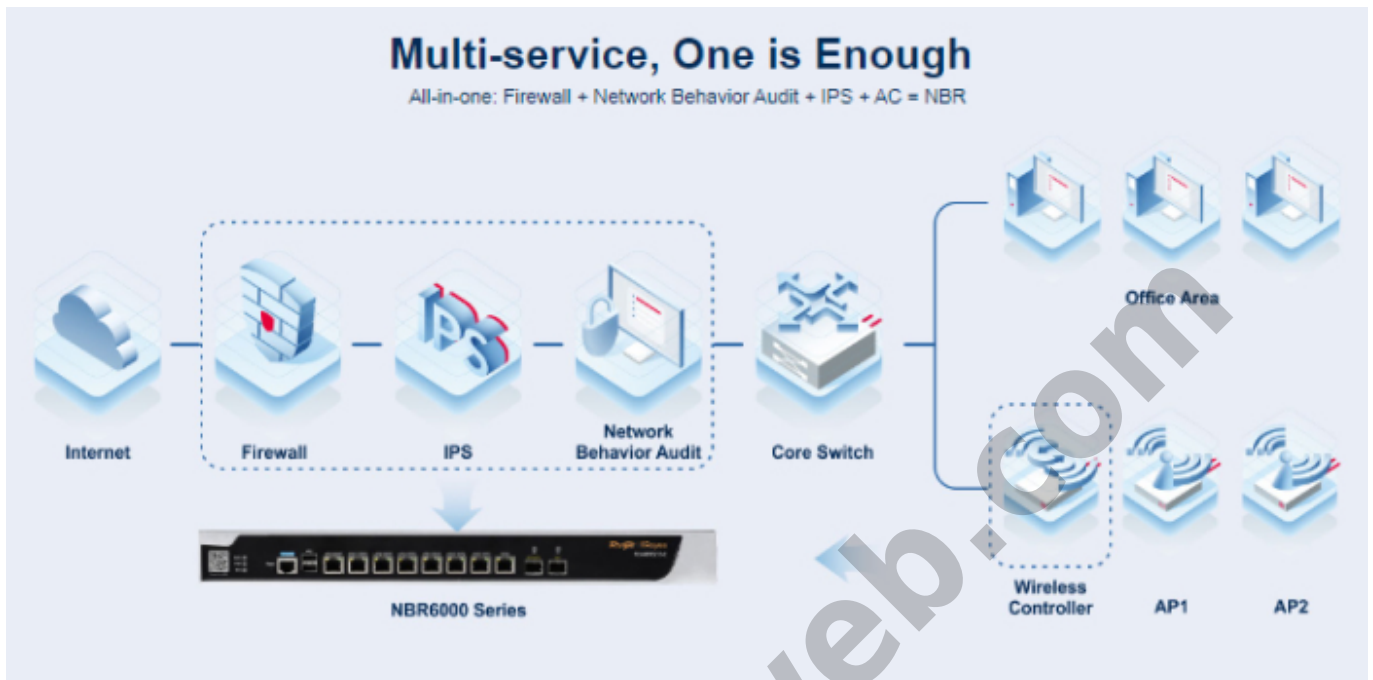

RG-NBR6205-E REYEE High-performance Cloud Managed Security Router

Kode : RG-NBR6205-E

Brand : Ruijie - Reeye

Jenis : Router Rackmount

RG-NBR6205-E Ruijie Reeye High-performance Cloud Managed Router.

Produk ini merupakan produk Fix Price. Pembelian produk tidak dapat menggunakan diskon apapun.

Penawaran Harga Spesial

 **08112039555**

- High performance, "All-in-One" cloud managed security router
- All-in-one: firewall + network behavior audit + IPS + AC = NBR
- Open API, freely third party Integration
- Accurate screen mirroring, one-to-one guest room screen mirroring
- L7 DPI and intelligent flow control in VPN tunnels
- Integrated wireless AC, free to use

Specification

Model	RG-NBR6205-E
CPU	2 Cores, 1.2 GHz
RAM/SDRAM	2 GB
Flash	8 MB
Hard Disk Drive	1 TB (Not delivered with the router, can be added)

WAN Port	1 x 10/100/1000 Base-T port
LAN Port	1 x 10/100/1000 Base-T port
LAN/WAN Switchable Port	6 x 10/100/1000 Base-T port 2x 1GBase-X SFP Ports
Throughput	1.5 Gbps
Client (Recommended)	500
LED	1x System Status LED 1 x Power Status LED 1x SATA LED
Button	1x Power button
Mounting Method	Rack-mounted
Rack Size	1U 19-inch Rack-mounted
Fan	2
Operating Temperature	0°C to 45°C (32°F to 113°F)
Operating Humidity	10% to 90% RH (non-condensing)
Max Managed Access Points	32 Access points or 64 wall-mounted access points
PPPoE Server Accounts	500
Internet Access Mode	PPPoE Client, DHCP Client, Static IP
LAN Port Link Aggregation	Yes
Authentication	Portal Authentication Password Authentication Voucher Authentication SMS Authentication
L2TP/PPTP Tunnels	400
L2TP/IPsec VPN Performance	400 Mbps
Dimensions (W x D x H)	440 x 43.6 x 200 mm (without rubber pads)
Package Dimension (W x D x H)	560 x 470 x 380 mm