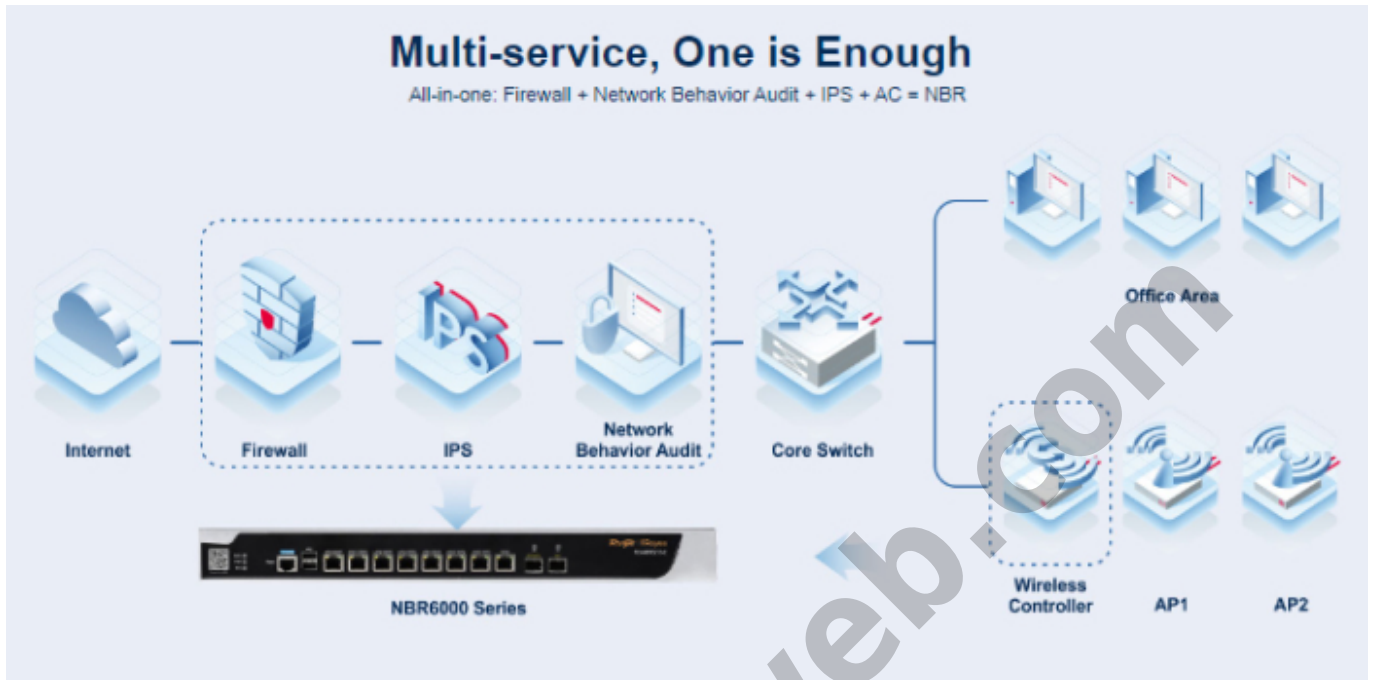

RG-NBR6205-E REYEE High-performance Cloud Managed Security Router

Kode : RG-NBR6205-E

Brand : Ruijie - Reeye

Jenis : Router Rackmount

RG-NBR6205-E Ruijie Reeye High-performance Cloud Managed Router.

Produk ini merupakan produk Fix Price. Pembelian produk tidak dapat menggunakan diskon apapun.

Penawaran Harga Spesial

 **08112039555**

- High performance, "All-in-One" cloud managed security router
- All-in-one: firewall + network behavior audit + IPS + AC = NBR
- Open API, freely third party Integration
- Accurate screen mirroring, one-to-one guest room screen mirroring
- L7 DPI and intelligent flow control in VPN tunnels
- Integrated wireless AC, free to use

| | |
|--------------------------------------|--|
| WAN Port | 1 x 10/100/1000 Base-T port |
| LAN Port | 1 x 10/100/1000 Base-T port |
| LAN/WAN Switchable Port | 6 x 10/100/1000 Base-T port 2x 1GBase-X SFP Ports |
| Throughput | 1.5 Gbps |
| Client (Recommended) | 500 |
| LED | 1x System Status LED 1 x Power Status LED 1x SATA LED |
| Button | 1x Power button |
| Mounting Method | Rack-mounted |
| Rack Size | 1U 19-inch Rack-mounted |
| Fan | 2 |
| Operating Temperature | 0°C to 45°C (32°F to 113°F) |
| Operating Humidity | 10% to 90% RH (non-condensing) |
| Max Managed Access Points | 32 Access points or 64 wall-mounted access points |
| PPPoE Server Accounts | 500 |
| Internet Access Mode | PPPoE Client, DHCP Client, Static IP |
| LAN Port Link Aggregation | Yes |
| Authentication | Portal Authentication Password Authentication Voucher Authentication SMS Authentication |
| L2TP/PPTP Tunnels | 400 |
| L2TP/IPsec VPN Performance | 400 Mbps |
| Dimensions (W x D x H) | 440 x 43.6 x 200 mm (without rubber pads) |
| Package Dimension (W x D x H) | 560 x 470 x 380 mm |