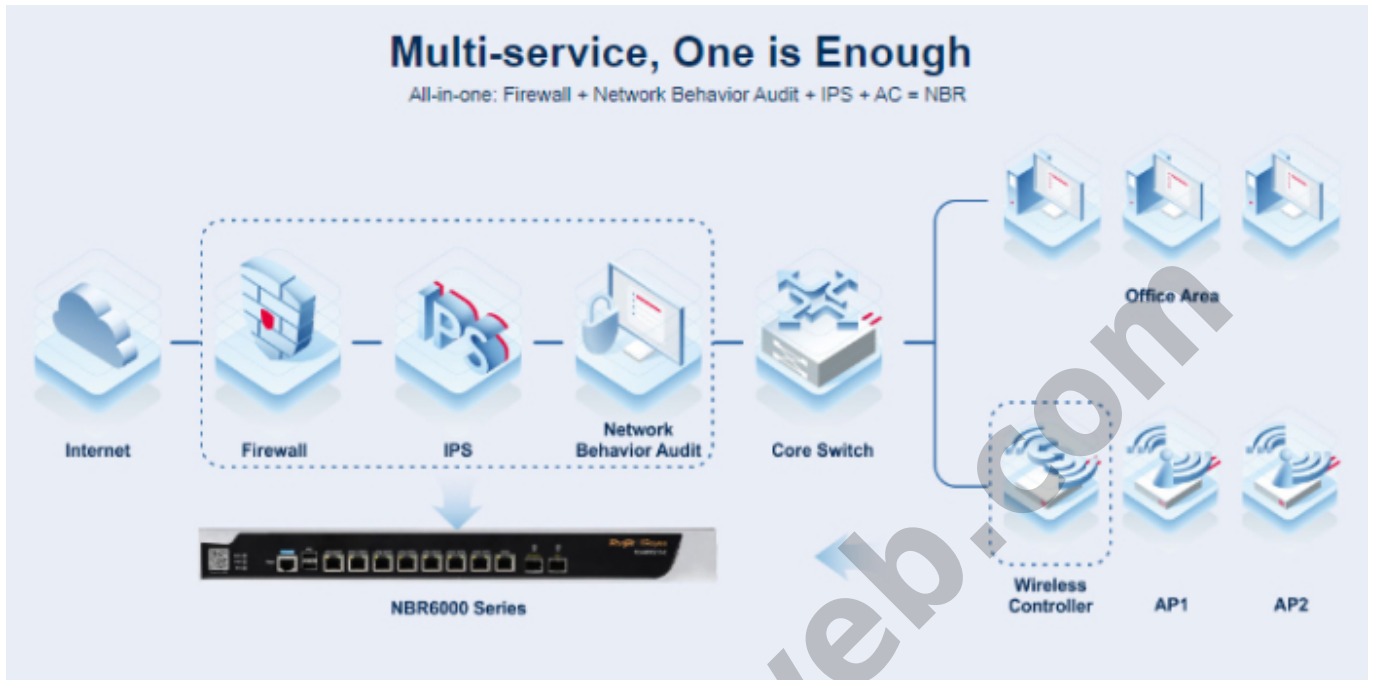

# RG-NBR6215-E REYEE High-performance Cloud Managed Security Router

**Kode** : RG-NBR6215-E

**Brand** : Ruijie - Reeye

**Jenis** : Discontinued

RG-NBR6215-E Ruijie Reeye High-performance Cloud Managed Security Router.

**Produk ini merupakan produk Fix Price. Pembelian produk tidak dapat menggunakan diskon apapun.**

Penawaran Harga Spesial

 **08112039555**

- High performance, "All-in-One" cloud managed security router
- All-in-one: firewall + network behavior audit + IPS + AC = NBR
- Open API, freely third party Integration
- Accurate screen mirroring, one-to-one guest room screen mirroring
- L7 DPI and intelligent flow control in VPN tunnels
- Integrated wireless AC, free to use

#### Specification

<b>Model</b>	RG-NBR6215-E
<b>CPU</b>	4 Cores, 1.2 GHz
<b>RAM/SDRAM</b>	2 GB
<b>Flash</b>	8 MB
<b>Hard Disk Drive</b>	1 TB (Not delivered with the router, can be added)

<b>WAN Port</b>	1 x 10/100/1000 Base-T port
<b>LAN Port</b>	1 x 10/100/1000 Base-T port
<b>LAN/WAN Switchable Port</b>	6 x 10/100/1000 Base-T port 1x 1GBase-X SFP ports 1x 10GBase-X SFP+ port
<b>Throughput</b>	2.5 Gbps
<b>Client (Recommended)</b>	2000
<b>LED</b>	1x System Status LED 1 x Power Status LED 1x SATA LED
<b>Button</b>	1x Power button
<b>Mounting Method</b>	Rack-mounted
<b>Rack Size</b>	1U 19-inch Rack-mounted
<b>Fan</b>	2
<b>Operating Temperature</b>	0°C to 45°C (32°F to 113°F)
<b>Operating Humidity</b>	10% to 90% RH (non-condensing)
<b>Max Managed Access Points</b>	64 Access points or 128 wall-mounted access points
<b>PPPoE Server Accounts</b>	2000
<b>Internet Access Mode</b>	PPPoE Client, DHCP Client, Static IP
<b>LAN Port Link Aggregation</b>	Yes
<b>Authentication</b>	Portal Authentication Password Authentication Voucher Authentication SMS Authentication
<b>L2TP/PPTP Tunnels</b>	1000
<b>L2TP/IPsec VPN Performance</b>	1000 Mbps
<b>Dimensions (W x D x H)</b>	440 x 43.6 x 200 mm (without rubber pads)
<b>Package Dimension (W x D x H)</b>	560 x 470 x 380 mm