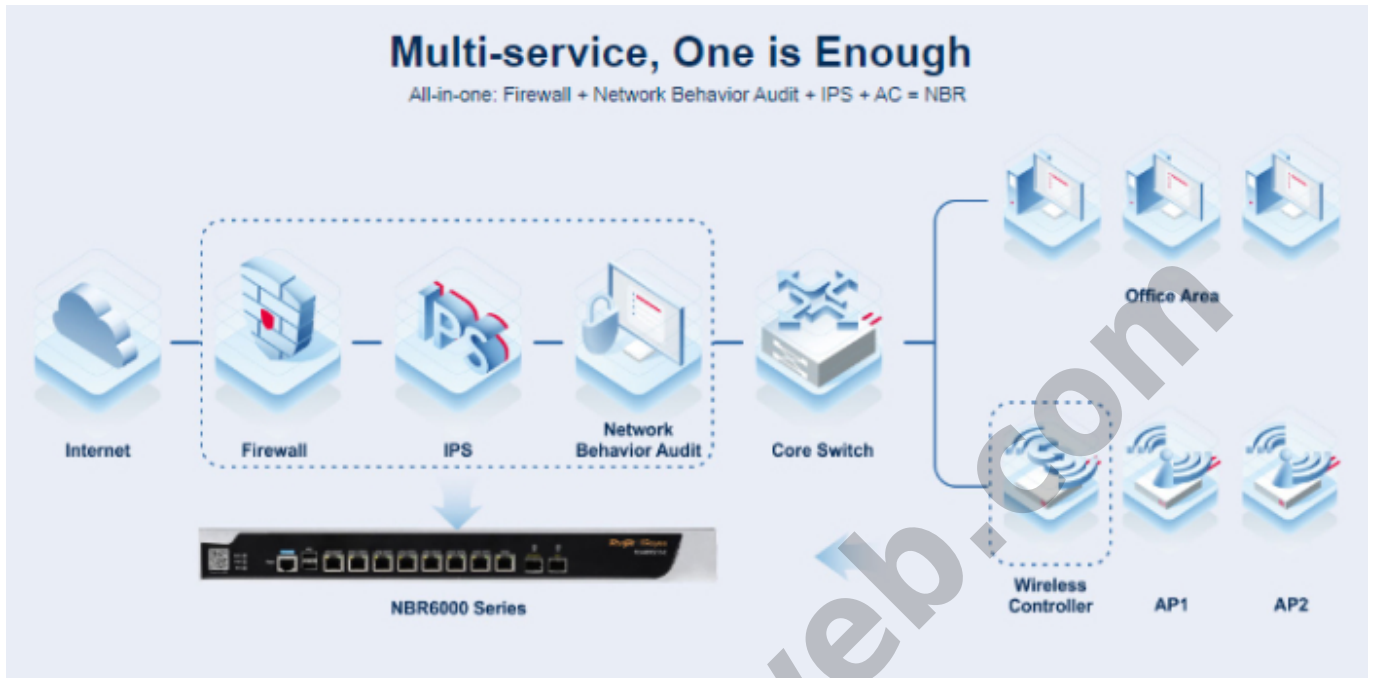

RG-NBR6215-E Reyee High-performance Cloud Managed Security Router

Kode : RG-NBR6215-E
Kategori : Ruijie & Reyee Router
Harga : Rp 10.668.000,00

RG-NBR6215-E Reyee High-performance Cloud Managed Security Router.

Produk ini merupakan produk Fix Price. Pembelian produk tidak dapat menggunakan diskon apapun.

- High performance, "All-in-One" cloud managed security router
- All-in-one: firewall + network behavior audit + IPS + AC = NBR
- Open API, freely third party Integration
- Accurate screen mirroring, one-to-one guest room screen mirroring
- L7 DPI and intelligent flow control in VPN tunnels
- Integrated wireless AC, free to use

Specification

Model	RG-NBR6215-E
CPU	4 Cores, 1.2 GHz
RAM/SDRAM	2 GB
Flash	8 MB
Hard Disk Drive	1 TB (Not delivered with the router, can be added)
WAN Port	1 x 10/100/1000 Base-T port
LAN Port	1 x 10/100/1000 Base-T port

LAN/WAN Switchable Port	6 x 10/100/1000 Base-T port 1x 1GBase-X SFP ports 1x 10GBase-X SFP+ port
Throughput	2.5 Gbps
Client (Recommended)	2000
LED	1x System Status LED 1 x Power Status LED 1x SATA LED
Button	1x Power button
Mounting Method	Rack-mounted
Rack Size	1U 19-inch Rack-mounted
Fan	2
Operating Temperature	0°C to 45°C (32°F to 113°F)
Operating Humidity	10% to 90% RH (non-condensing)
Max Managed Access Points	64 Access points or 128 wall-mounted access points
PPPoE Server Accounts	2000
Internet Access Mode	PPPoE Client, DHCP Client, Static IP
LAN Port Link Aggregation	Yes
Authentication	Portal Authentication Password Authentication Voucher Authentication SMS Authentication
L2TP/PPTP Tunnels	1000
L2TP/IPsec VPN Performance	1000 Mbps
Dimensions (W x D x H)	440 x 43.6 x 200 mm (without rubber pads)
Package Dimension (W x D x H)	560 x 470 x 380 mm