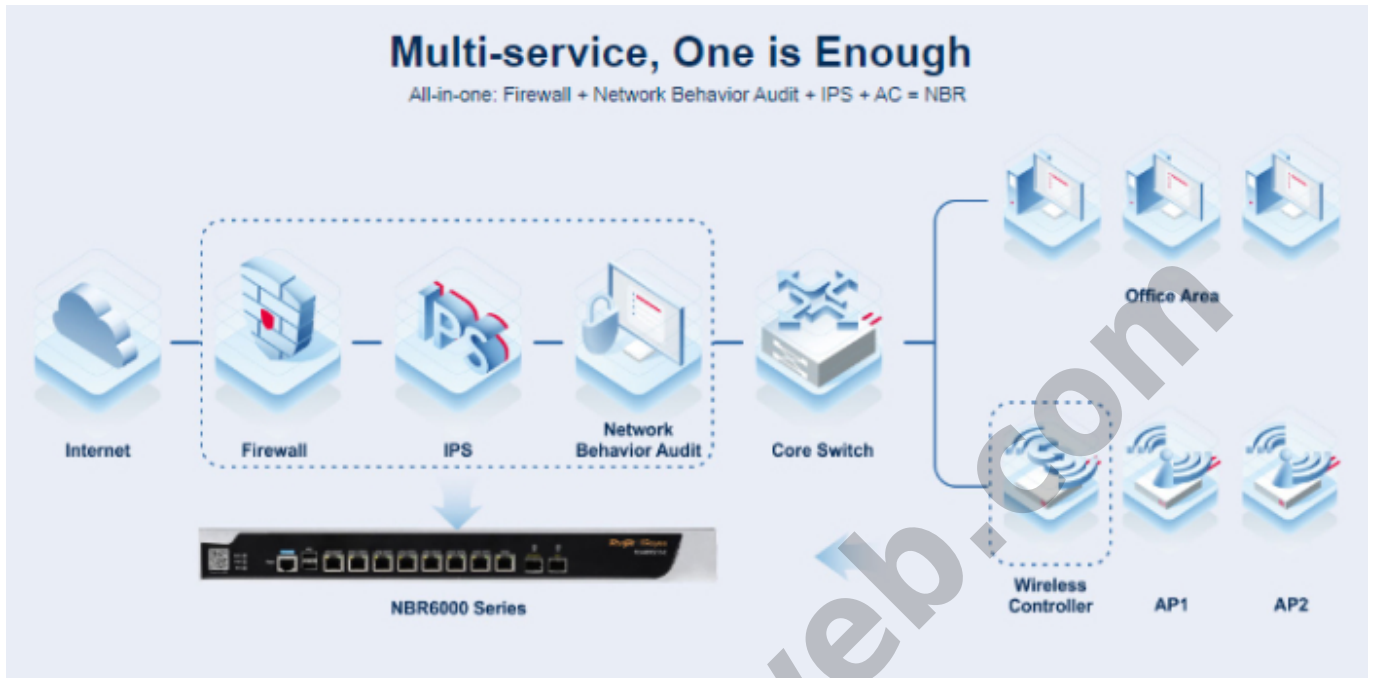

RG-NBR6215-E Reyeer High-performance Cloud Managed Security Router

Kode : RG-NBR6215-E
Kategori : Ruijie & Reyeer Router
Harga : Rp 10.668.000,00

RG-NBR6215-E Reyeer High-performance Cloud Managed Security Router.

Produk ini merupakan produk Fix Price. Pembelian produk tidak dapat menggunakan diskon apapun.

Penawaran Harga Spesial

 **08112039555**

- High performance, "All-in-One" cloud managed security router
- All-in-one: firewall + network behavior audit + IPS + AC = NBR
- Open API, freely third party Integration
- Accurate screen mirroring, one-to-one guest room screen mirroring
- L7 DPI and intelligent flow control in VPN tunnels
- Integrated wireless AC, free to use

Specification

Model	RG-NBR6215-E
CPU	4 Cores, 1.2 GHz
RAM/SDRAM	2 GB
Flash	8 MB
Hard Disk Drive	1 TB (Not delivered with the router, can be added)
WAN Port	1 x 10/100/1000 Base-T port
LAN Port	1 x 10/100/1000 Base-T port

LAN/WAN Switchable Port	6 x 10/100/1000 Base-T port 1x 1GBase-X SFP ports 1x 10GBase-X SFP+ port
Throughput	2.5 Gbps
Client (Recommended)	2000
LED	1x System Status LED 1 x Power Status LED 1x SATA LED
Button	1x Power button
Mounting Method	Rack-mounted
Rack Size	1U 19-inch Rack-mounted
Fan	2
Operating Temperature	0°C to 45°C (32°F to 113°F)
Operating Humidity	10% to 90% RH (non-condensing)
Max Managed Access Points	64 Access points or 128 wall-mounted access points
PPPoE Server Accounts	2000
Internet Access Mode	PPPoE Client, DHCP Client, Static IP
LAN Port Link Aggregation	Yes
Authentication	Portal Authentication Password Authentication Voucher Authentication SMS Authentication
L2TP/PPTP Tunnels	1000
L2TP/IPsec VPN Performance	1000 Mbps
Dimensions (W x D x H)	440 x 43.6 x 200 mm (without rubber pads)
Package Dimension (W x D x H)	560 x 470 x 380 mm