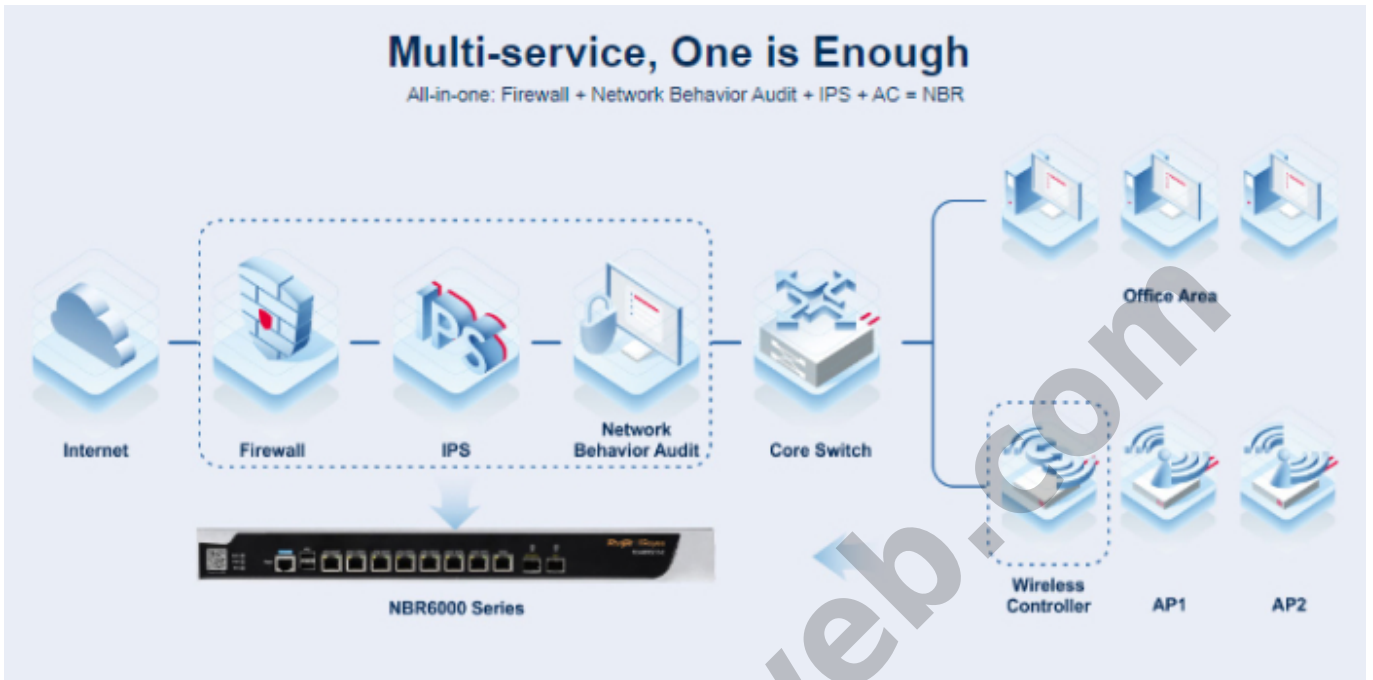

RG-NBR6215-E REYEE High-performance Cloud Managed Security Router

Kode : RG-NBR6215-E

Kategori : Ruijie & Reeye Router

Harga : Rp 10.668.000,00

RG-NBR6215-E Ruijie Reeye High-performance Cloud Managed Security Router.

Produk ini merupakan produk Fix Price. Pembelian produk tidak dapat menggunakan diskon apapun.

Penawaran Harga Spesial

 **08112039555**

- High performance, "All-in-One" cloud managed security router
- All-in-one: firewall + network behavior audit + IPS + AC = NBR
- Open API, freely third party Integration
- Accurate screen mirroring, one-to-one guest room screen mirroring
- L7 DPI and intelligent flow control in VPN tunnels
- Integrated wireless AC, free to use

Specification

Model	RG-NBR6215-E
CPU	4 Cores, 1.2 GHz
RAM/SDRAM	2 GB
Flash	8 MB
Hard Disk Drive	1 TB (Not delivered with the router, can be added)

WAN Port	1 x 10/100/1000 Base-T port
LAN Port	1 x 10/100/1000 Base-T port
LAN/WAN Switchable Port	6 x 10/100/1000 Base-T port 1x 1GBase-X SFP ports 1x 10GBase-X SFP+ port
Throughput	2.5 Gbps
Client (Recommended)	2000
LED	1x System Status LED 1 x Power Status LED 1x SATA LED
Button	1x Power button
Mounting Method	Rack-mounted
Rack Size	1U 19-inch Rack-mounted
Fan	2
Operating Temperature	0°C to 45°C (32°F to 113°F)
Operating Humidity	10% to 90% RH (non-condensing)
Max Managed Access Points	64 Access points or 128 wall-mounted access points
PPPoE Server Accounts	2000
Internet Access Mode	PPPoE Client, DHCP Client, Static IP
LAN Port Link Aggregation	Yes
Authentication	Portal Authentication Password Authentication Voucher Authentication SMS Authentication
L2TP/PPTP Tunnels	1000
L2TP/IPsec VPN Performance	1000 Mbps
Dimensions (W x D x H)	440 x 43.6 x 200 mm (without rubber pads)
Package Dimension (W x D x H)	560 x 470 x 380 mm