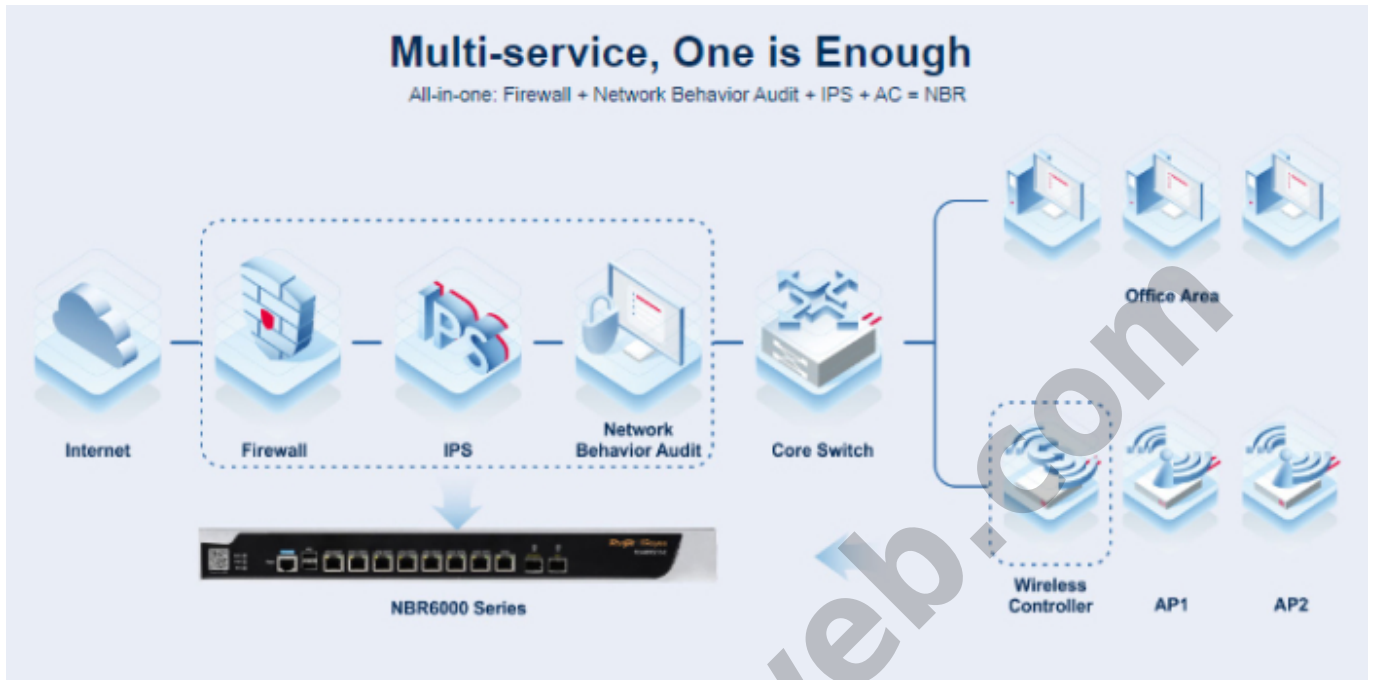

RG-NBR6215-E REYEE High-performance Cloud Managed Security Router

Kode : RG-NBR6215-E

Brand : Ruijie - Reeye

Jenis : Discontinued

RG-NBR6215-E Ruijie Reeye High-performance Cloud Managed Security Router.

Produk ini merupakan produk Fix Price. Pembelian produk tidak dapat menggunakan diskon apapun.

Penawaran Harga Spesial

 **08112039555**

- High performance, "All-in-One" cloud managed security router
- All-in-one: firewall + network behavior audit + IPS + AC = NBR
- Open API, freely third party Integration
- Accurate screen mirroring, one-to-one guest room screen mirroring
- L7 DPI and intelligent flow control in VPN tunnels
- Integrated wireless AC, free to use

Specification

Model	RG-NBR6215-E
CPU	4 Cores, 1.2 GHz
RAM/SDRAM	2 GB
Flash	8 MB
Hard Disk Drive	1 TB (Not delivered with the router, can be added)

WAN Port	1 x 10/100/1000 Base-T port
LAN Port	1 x 10/100/1000 Base-T port
LAN/WAN Switchable Port	6 x 10/100/1000 Base-T port 1x 1GBase-X SFP ports 1x 10GBase-X SFP+ port
Throughput	2.5 Gbps
Client (Recommended)	2000
LED	1x System Status LED 1 x Power Status LED 1x SATA LED
Button	1x Power button
Mounting Method	Rack-mounted
Rack Size	1U 19-inch Rack-mounted
Fan	2
Operating Temperature	0°C to 45°C (32°F to 113°F)
Operating Humidity	10% to 90% RH (non-condensing)
Max Managed Access Points	64 Access points or 128 wall-mounted access points
PPPoE Server Accounts	2000
Internet Access Mode	PPPoE Client, DHCP Client, Static IP
LAN Port Link Aggregation	Yes
Authentication	Portal Authentication Password Authentication Voucher Authentication SMS Authentication
L2TP/PPTP Tunnels	1000
L2TP/IPsec VPN Performance	1000 Mbps
Dimensions (W x D x H)	440 x 43.6 x 200 mm (without rubber pads)
Package Dimension (W x D x H)	560 x 470 x 380 mm