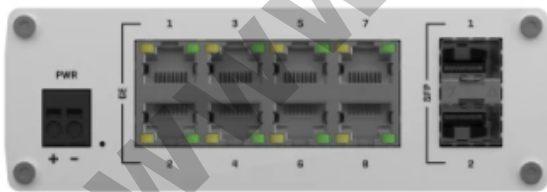

TSW210 TELTONIKA Industrial Unmanaged Switch

Kode : TSW210
Brand : Teltonika
Jenis : Switch Unmanaged
Harga : Rp 1.487.000,00

TSW210 offers a great combination of Gigabit Ethernet and SFP. Eight Ethernet ports enable connecting multiple devices to the network quickly and easily without any further configuration. SFP allows including far apart devices while maintaining high-speed rates and reliability.

Penawaran Harga Spesial

08112039555

Features :

- 2 x SFP ports for long-range Fiber-optic communication
- (Plug and Play) no additional configuration needed
- DIN rail and surface mounting options
- 8 x Gigabit Ethernet with speeds up to 1000 Mbps

Specification

Model	TSW210
ETHERNET	
LAN	8 x ETH ports, 10/100/1000 Mbps, supports auto MDI/MDIX crossover

Fiber	2 x SFP ports
IEEE 802.3 series standards	802.3i, 802.3u, 802.3ab, 802.3x, 802.3az, 802.3ad
PERFORMANCE SPECIFICATIONS	
Bandwidth (Non-blocking)	20 Gbps
Packer buffer	128 KB
MAC address table size	2K entries
Jumbo frame support	9216 bytes
POWER	
Connector	2-pin industrial DC power socket
Input voltage range	7 - 57 VDC
Power consumption	Idle: 1.03 W / Max: 3.71 W
PHYSICAL INTERFACES	
Ethernet	8 x RJ45 ports, 10/100/1000 Mbps
Fiber	2 x SFP ports
Status LEDs	1 x Power LED, 16 x LAN status LEDs 2 x SFP status LEDs
Power	1 x 2-pin industrial DC power socket
Other	1 x Grounding screw
PHYSICAL SPECIFICATION	
Casing material	Full aluminum housing
Dimensions (W x H x D)	132 x 44.2 x 95.1 mm
Mounting options	DIN rail or wall mounting (additional kit needed), flat surface placement
OPERATING ENVIRONMENT	
Operating temperature	-40 °C to 75 °C
Operating humidity	10% to 90% non-condensing
Ingress Protection Rating	IP30

Standard Package Contains :

- TSW210
- QSG (Quick Start Guide)
- Packaging box

[Download Datasheet](#)

** Harga, spesifikasi, dan ketersediaan bisa berubah dan tidak mengikat*

URL : <https://www.citraweb.com/produk/1064/>