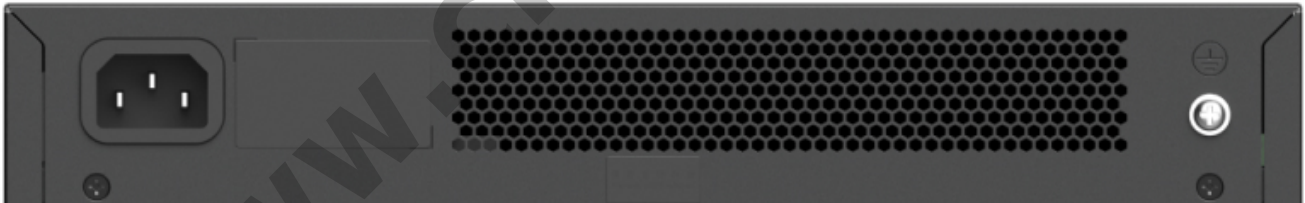

RG-ES116G-L REYEE 16-Port 10/100/1000 Mbps Unmanaged Non-PoE Switch

Kode : RG-ES116G-L

Brand : Ruijie - Reeye

Jenis : Switch Unmanaged

Harga : Rp 852.000,00

RG-ES116G-L Ruijie Reeye 16-Port 10/100/1000 Mbps Unmanaged Non-PoE Switch with Steel Case.

Produk ini merupakan produk Fix Price. Pembelian produk tidak dapat menggunakan diskon apapun.

Penawaran Harga Spesial

 **08112039555**

Specification

Model	RG-ES116GL
Ports	16*10/100/1000 Base-T ports
Operating mode	Half-duplex, full-duplex, auto-negotiation mode Support auto MDI/MDIX
Switching capacity	32Gbps

Packet forwarding rate	23.8Mpps
MAC address	8000
Power supply	100V AC to 240V AC, 0.6 A
Power consumption	11W
Surge Protection	4 kV
Fan	Fanless
Dimensions (W x D x H)	280 x 125 x 43.6mm
Operating temperature	0 to 45 C
Storage temperature	-40 to 70 C
Operating humidity	10% to 90% RH
Storage humidity	5% to 95% RH
MTBF	> 200,000 hrs