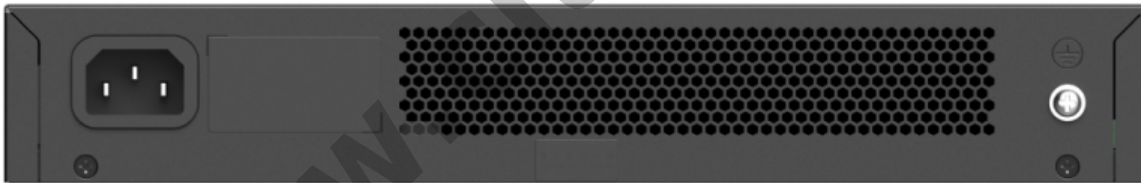

RG-ES116G-L 16-Port 10/100/1000 Mbps Unmanaged Non-PoE Switch

Kode : RG-ES116G-L
Kategori : Ruijie & Reyee Switch
Harga : Rp 725.000,00

RG-ES116G-L 16-Port 10/100/1000 Mbps Unmanaged Non-PoE Switch with Steel Case.

Produk ini merupakan produk Fix Price. Pembelian produk tidak dapat menggunakan diskon apapun.

Penawaran Harga Spesial

 **08112039555**

Specification

Model	RG-ES116GL
Ports	16*10/100/1000 Base-T ports
Operating mode	Half-duplex, full-duplex, auto-negotiation mode Support auto MDI/MDIX
Switching capacity	32Gbps
Packet forwarding rate	23.8Mpps
MAC address	8000
Power supply	100V AC to 240V AC, 0.6 A
Power consumption	11W

Surge Protection	4 kV
Fan	Fanless
Dimensions (W x D x H)	280 x 125 x 43.6mm
Operating temperature	0 to 45 C
Storage temperature	-40 to 70 C
Operating humidity	10% to 90% RH
Storage humidity	5% to 95% RH
MTBF	> 200.000 hrs