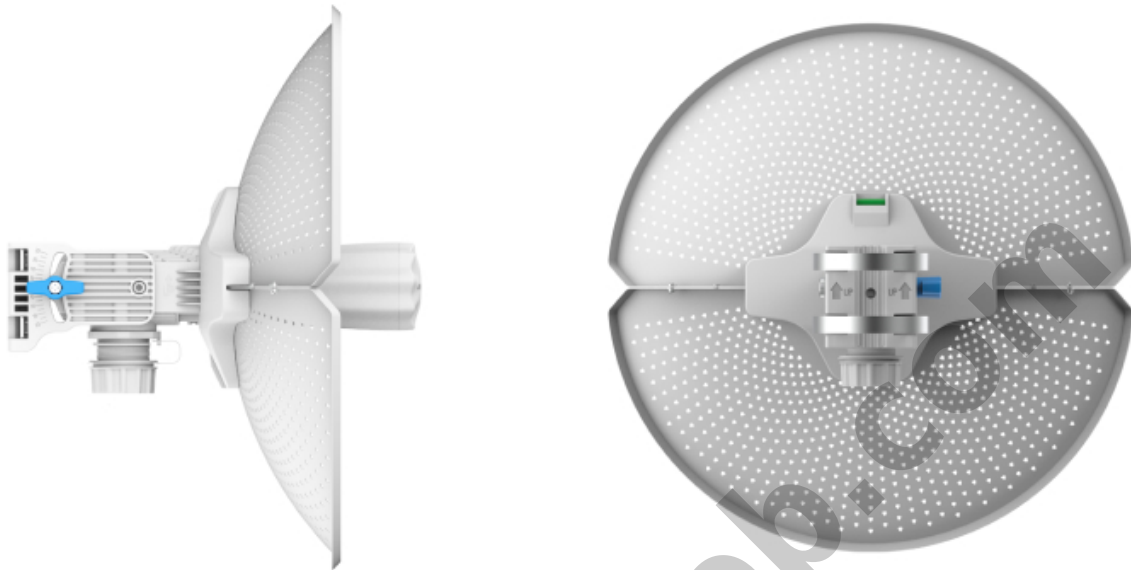

# RG-AirMetro460F REYEE CPE 5GHz

**Kode** : RG-AirMetro460F

**Brand** : Ruijie - Reyee

**Jenis** : Wireless PTP

**Harga** : Rp 760.000,00

Ruijie RG-AirMetro460F Ruijie Reyee 1x 10/100 Mbps Port with 23 dBi antenna gain.

Penawaran Harga Spesial

 08112039555

- PTP Max. 15 km Working Distance
- PTMP Easy Pairing All in 30 sec
- 24 V Passive PoE
- IP65, 6 kV Surge Protection and  $\pm 24$  kV ESD against Harsh Environment
- 220.32 km/h (137 mph) Wind Survivability
- All-in-one Cloud Management Simplifies the User Journey