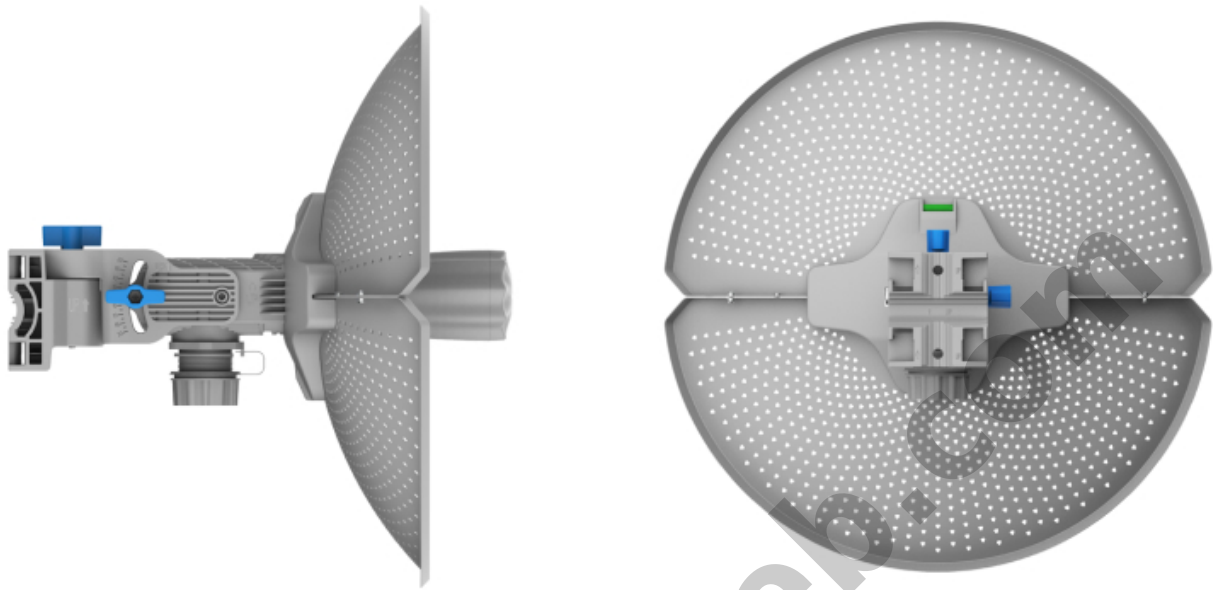

# RG-AirMetro460G REYEE Gigabit CPE 5GHz

**Kode** : RG-AirMetro460G

**Brand** : Ruijie - Reeye

**Jenis** : Wireless PTP

**Harga** : Rp 1.021.000,00

Ruijie RG-AirMetro460G Ruijie Reeye 1x 10/100/1000 Mbps Port with 23 dBi antenna gain.

Penawaran Harga Spesial

 08112039555

- PTP Max. 15 km Working Distance
- PTMP Easy Pairing All in 30 sec
- 24 V Passive PoE
- IP65, 6 kV Surge Protection and  $\pm 24$  kV ESD against Harsh Environment
- 220.32 km/h (137 mph) Wind Survivability
- All-in-one Cloud Management Simplifies the User Journey

**Specification**

<b>Model</b>	RG-AirMetro460G
<b>Gain</b>	23 dBi
<b>Angle</b>	H: 9°, V: 9°
<b>Capacity</b>	5 GHz, 867 Mbps
<b>Frequency Range*</b>	Indonesia : 2400-2483.5 MHz, EIRP ≤ 27 dBm 5725-5825 MHz, EIRP ≤ 23 dBm
<b>Management Radio</b>	2.412GHz-2.472GHz
<b>Channel Width</b>	20/40/80MHz
<b>Service Ports</b>	1x 10/100/1000 Mbps
<b>Power</b>	24 V Passive PoE
<b>Power Consumption</b>	≤ 12 W
<b>Surge Protection</b>	6 kV
<b>Operating temperature</b>	-40°C - 70°C
<b>MTBF</b>	>400.000H
<b>IP Rating</b>	IP65