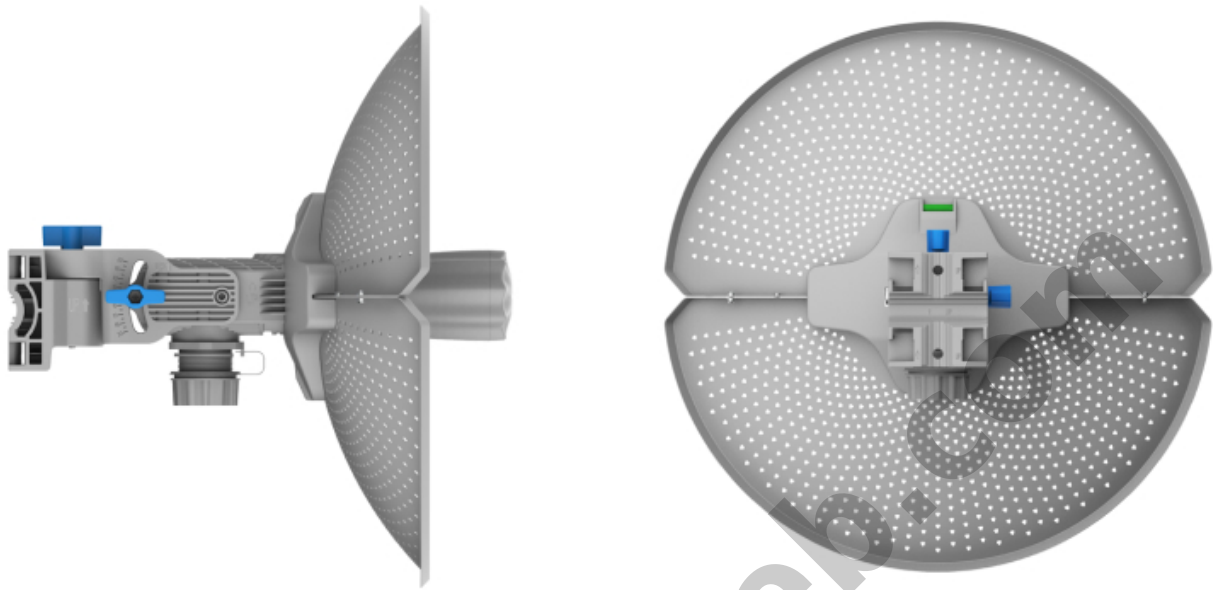

# RG-AirMetro460G REYEE Gigabit CPE 5GHz

**Kode** : RG-AirMetro460G

**Brand** : Ruijie - Reeye

**Jenis** : Wireless PTP

**Harga** : Rp 950.000,00

Ruijie RG-AirMetro460G Ruijie Reeye 1x 10/100/1000 Mbps Port with 23 dBi antenna gain.

Penawaran Harga Spesial

 08112039555

- PTP Max. 15 km Working Distance
- PTMP Easy Pairing All in 30 sec
- 24 V Passive PoE
- IP65, 6 kV Surge Protection and  $\pm 24$  kV ESD against Harsh Environment
- 220.32 km/h (137 mph) Wind Survivability
- All-in-one Cloud Management Simplifies the User Journey

**Specification**

<b>Model</b>	RG-AirMetro460G
<b>Gain</b>	23 dBi
<b>Angle</b>	H: 9°, V: 9°
<b>Capacity</b>	5 GHz, 867 Mbps
<b>Frequency Range*</b>	Indonesia : 2400-2483.5 MHz, EIRP ≤ 27 dBm 5725-5825 MHz, EIRP ≤ 23 dBm
<b>Management Radio</b>	2.412GHz-2.472GHz
<b>Channel Width</b>	20/40/80MHz
<b>Service Ports</b>	1x 10/100/1000 Mbps
<b>Power</b>	24 V Passive PoE
<b>Power Consumption</b>	≤ 12 W
<b>Surge Protection</b>	6 kV
<b>Operating temperature</b>	-40°C - 70°C
<b>MTBF</b>	>400.000H
<b>IP Rating</b>	IP65