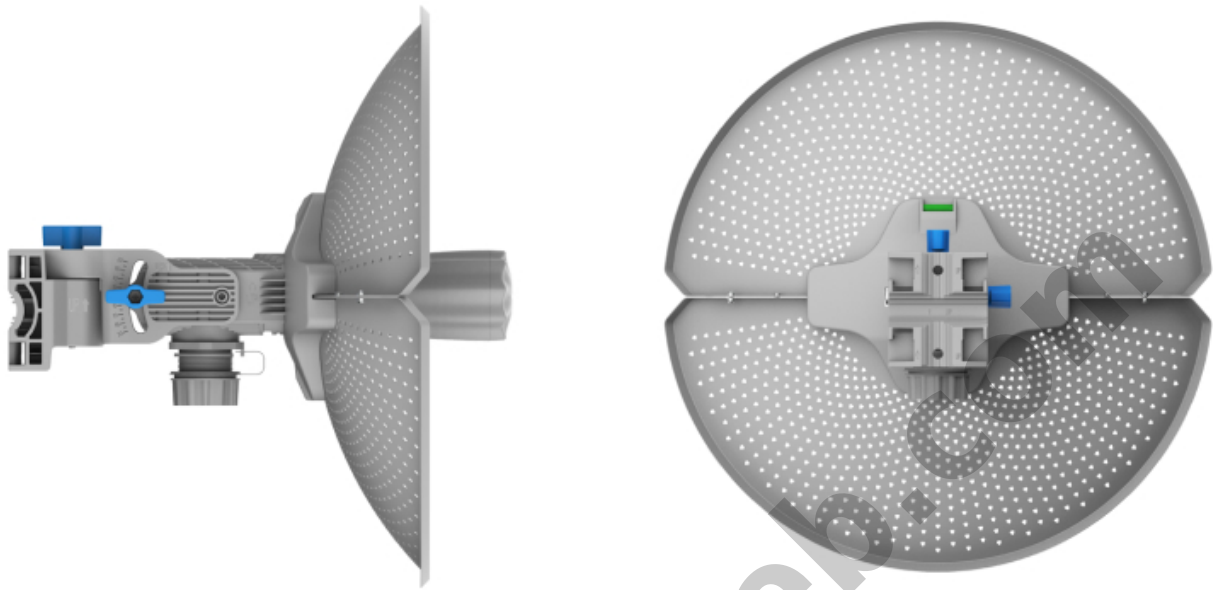

RG-AirMetro460G REYEE Gigabit CPE 5GHz

Kode : RG-AirMetro460G

Brand : Ruijie - Reyee

Jenis : Wireless PTP

Harga : Rp 950.000,00

Ruijie RG-AirMetro460G Ruijie Reyee 1x 10/100/1000 Mbps Port with 23 dBi antenna gain.

Penawaran Harga Spesial

 08112039555

- PTP Max. 15 km Working Distance
- PTMP Easy Pairing All in 30 sec
- 24 V Passive PoE
- IP65, 6 kV Surge Protection and ± 24 kV ESD against Harsh Environment
- 220.32 km/h (137 mph) Wind Survivability
- All-in-one Cloud Management Simplifies the User Journey

Specification

Model	RG-AirMetro460G
Gain	23 dBi
Angle	H: 9°, V: 9°
Capacity	5 GHz, 867 Mbps
Frequency Range*	Indonesia : 2400-2483.5 MHz, EIRP ≤ 27 dBm 5725-5825 MHz, EIRP ≤ 23 dBm
Management Radio	2.412GHz-2.472GHz
Channel Width	20/40/80MHz
Service Ports	1x 10/100/1000 Mbps
Power	24 V Passive PoE
Power Consumption	≤ 12 W
Surge Protection	6 kV
Operating temperature	-40°C - 70°C
MTBF	>400.000H
IP Rating	IP65