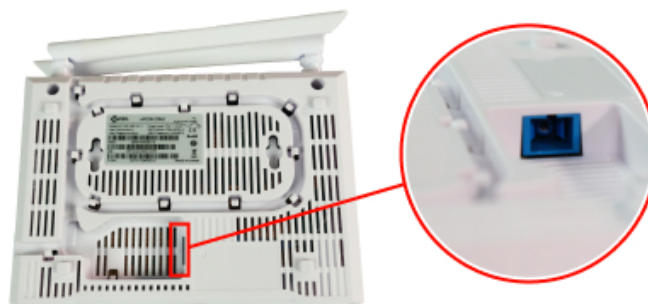

FD512XW-R460 C-DATA 1GE 1FE WIFI XPON ONU

Kode : FD512XW-R460

Brand : C-Data

Jenis : FTTH ONT/ONU/MDU

Harga : Rp 280.000,00

Rp-305.000,00

FD512XW-X-R460 C-DATA dual-mode ONU supports EPON and GPON two modes access. The ONU automatically switches into the corresponding PON mode by identifying the local OLT mode to complete GPON or EPON adaptive access.

***Spesifikasi perangkat dijual bisa berbeda dengan yang ditampilkan karena menyesuaikan dengan regulasi di Indonesia.**

Penawaran Harga Spesial

 08112039555

- In compliant with IEEE802.3ah and ITU - T G.984 standard
- Support ONU auto-discovery/Link detection/remote upgrade of software
- Meet 802.11 b/g/n technical standards
- Support multicast function
- Support DHCP/Static/PPPOE internet mode
- Support port-binding
- Support OAM/OMCI remote management
- Support data encryption and decryption function
- Support Dynamic Bandwidth Allocation (DBA)
- Support MAC filter and URL access control
- Support power-off alarm function, easy for linkproblem detection
- Specialized design for system breakdown prevention to maintain stable system
- EMS network management based on SNMP ,convenient for maintenance