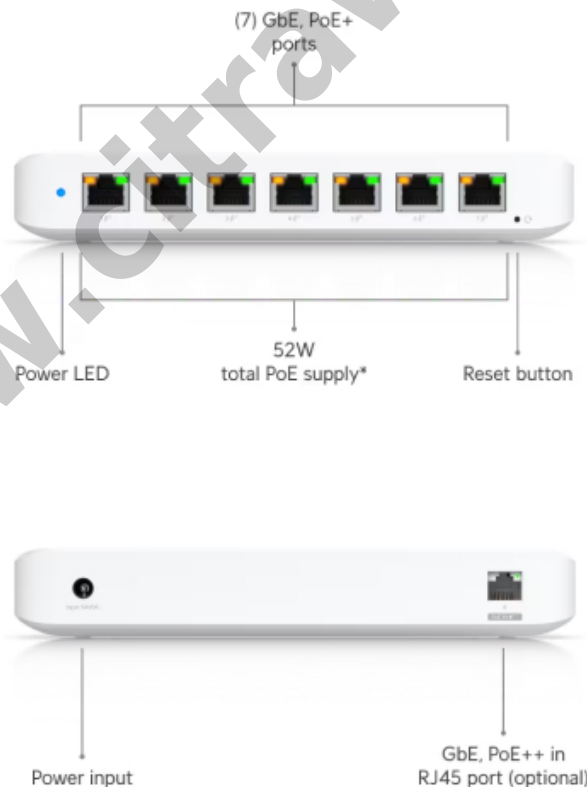

Ultra 60W UNIFI UBIQUITI 8-Port Gigabit POE Switch

Kode : USW-Ultra-60W
Brand : Ubiquiti
Jenis : Switch Managed POE
Harga : Rp 2.618.000,00

USW-Ultra-60W UniFi A compact, Layer 2, 8-port GbE PoE switch with versatile mounting options (52W PoE).

Produk ini merupakan produk Fix Price. Pembelian produk tidak dapat menggunakan diskon apapun.

Penawaran Harga Spesial

 **08112039555**

Specification

Model	USW-Ultra-60W
--------------	---------------

Ports	8 x 1 GbE RJ45 (7 PoE+; 1 PoE++ input)
Max. PoE Output	Up to PoE+
Total PoE Availability	PoE++ input: 42W PoE+ input: 16W 60W PoE adapter input: 42W 60W AC adapter input: 52W
Layer Type	Layer 2
Switching capacity	16 Gbps
Total Non-Blocking Throughput	8 Gbps
Forwarding rate	12 Mpps
Supported VLANs	256
MAC address table	4000
Dimensions (W x D x H)	203 x 76 x 33 mm
Max. PoE Wattage per Port by PSE (PoE+)	30W
Max. Power Consumption	9W (Excluding PoE Output) with PoE input 8W (Excluding PoE Output) with adapter input
Power Method	(1) AC/DC adapter (Included) (1) PoE++
Power Input Method	DC Input PoE
Power Supply	AC/DC, external, 60W
Supported Voltage Range	50—57V DC/PoE
Management	Ethernet
Heat Dissipation (Excluding PoE Output)	30.708 BTU/hr 27.296 BTU/hr
Enclosure Material	Polycarbonate
Ambient Operating Temperature	PoE++ input: -30 to 60 C (-22 to 140 F) 60W AC adapter input: -20 to 45 C (-4 to 113 F)
Ambient Operating Humidity	10 to 90% noncondensing
Certifications	CE, FCC, IC