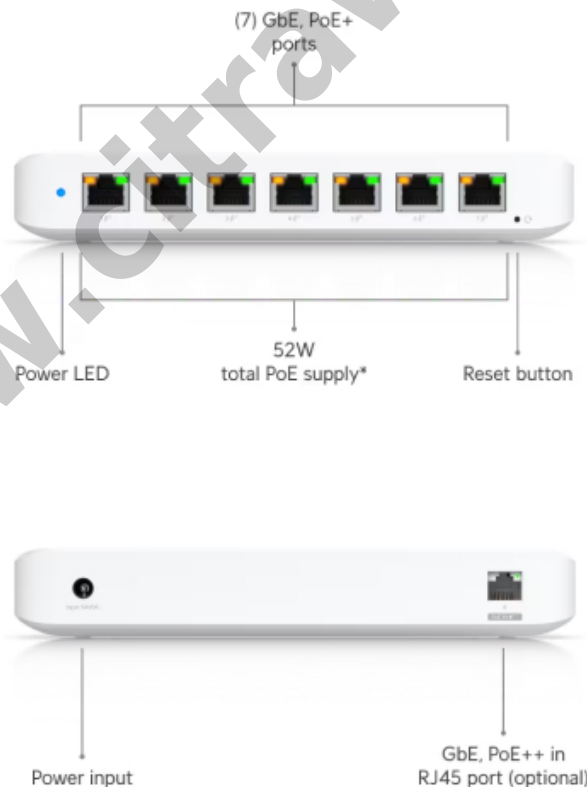

Ultra 60W UNIFI UBIQUITI 8-Port Gigabit POE Switch

Kode : USW-Ultra-60W
Brand : Ubiquiti
Jenis : Switch Managed POE
Harga : Rp 2.618.000,00

USW-Ultra-60W UniFi A compact, Layer 2, 8-port GbE PoE switch with versatile mounting options (52W PoE).

Produk ini merupakan produk Fix Price. Pembelian produk tidak dapat menggunakan diskon apapun.

Penawaran Harga Spesial

 08112039555

Specification

Model	USW-Ultra-60W
--------------	---------------

Ports	8 x 1 GbE RJ45 (7 PoE+; 1 PoE++ input)
Max. PoE Output	Up to PoE+
Total PoE Availability	PoE++ input: 42W PoE+ input: 16W 60W PoE adapter input: 42W 60W AC adapter input: 52W
Layer Type	Layer 2
Switching capacity	16 Gbps
Total Non-Blocking Throughput	8 Gbps
Forwarding rate	12 Mpps
Supported VLANs	256
MAC address table	4000
Dimensions (W x D x H)	203 x 76 x 33 mm
Max. PoE Wattage per Port by PSE (PoE+)	30W
Max. Power Consumption	9W (Excluding PoE Output) with PoE input 8W (Excluding PoE Output) with adapter input
Power Method	(1) AC/DC adapter (Included) (1) PoE++
Power Input Method	DC Input PoE
Power Supply	AC/DC, external, 60W
Supported Voltage Range	50—57V DC/PoE
Management	Ethernet
Heat Dissipation (Excluding PoE Output)	30.708 BTU/hr 27.296 BTU/hr
Enclosure Material	Polycarbonate
Ambient Operating Temperature	PoE++ input: -30 to 60 C (-22 to 140 F) 60W AC adapter input: -20 to 45 C (-4 to 113 F)
Ambient Operating Humidity	10 to 90% noncondensing
Certifications	CE, FCC, IC