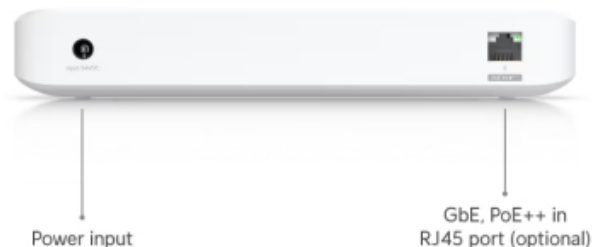

Ultra 210W UNIFI UBIQUITI 8-Port Gigabit POE Switch

Kode : USW-Ultra-210W

Brand : Ubiquiti

Jenis : Switch Managed POE

Harga : Rp 3.610.000,00

USW-Ultra-210W UniFi 8 port GbE PoE+ Switch Layer 2 powered by PoE + +input, 210W power adapter included, with versatile mounting options

Produk ini merupakan produk Fix Price. Pembelian produk tidak dapat menggunakan diskon apapun.

Penawaran Harga Spesial

 **08112039555**

Specification

Model	USW-Ultra-210W
Ports	8 1 GbE RJ45 (7 PoE+; 1 PoE++ input)
Max. PoE Output	Up to PoE+
Total PoE Availability	PoE++ input: 42W PoE+ input: 16W 60W PoE adapter input: 42W 60W AC adapter input: 52W 210W AC adapter input: 202W
Layer Type	Layer 2
Switching capacity	16 Gbps
Total Non-Blocking Throughput	8 Gbps
Forwarding rate	12 Mpps
Supported VLANs	256
MAC address table	4000
Dimensions (W x D x H)	203 x 76 x 33 mm
Max. PoE Wattage per Port by PSE (PoE+)	30W
Max. Power Consumption	9W (Excluding PoE Output) with PoE input 8W (Excluding PoE Output) with adapter input 210W (Including PoE Output) with 210W AC adapter input
Power Method	(1) AC/DC adapter (Included) (1) PoE++
Power Input Method	DC Input PoE
Power Supply	AC/DC, external, 210W
Supported Voltage Range	50—57V DC/PoE
Management	Ethernet
Heat Dissipation (Excluding PoE Output)	30.708 BTU/hr 27.296 BTU/hr
Enclosure Material	Polycarbonate
Ambient Operating Temperature	PoE++ input: -30 to 60 C (-22 to 140 F) 210W AC adapter input: -20 to 60 C (-4 to 140 F)
Ambient Operating Humidity	10 to 90% noncondensing
Certifications	CE, FCC, IC