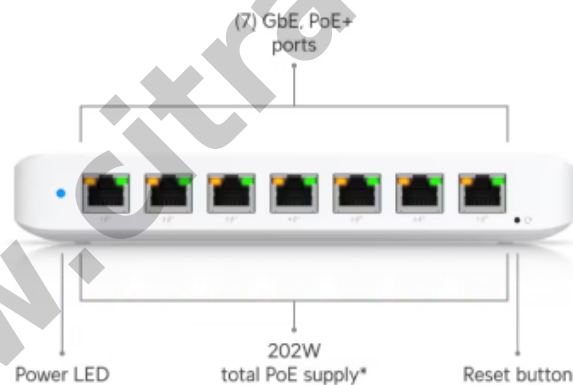

Ultra 210W UNIFI UBIQUITI 8-Port Gigabit POE Switch

Kode : USW-Ultra-210W

Brand : Ubiquiti

Jenis : Switch Managed POE

Harga : Rp 3.610.000,00

USW-Ultra-210W UniFi 8 port GbE PoE+ Switch Layer 2 powered by PoE + +input, 210W power adapter included, with versatile mounting options

Produk ini merupakan produk Fix Price. Pembelian produk tidak dapat menggunakan diskon apapun.

Penawaran Harga Spesial

 **08112039555**

Specification

Model	USW-Ultra-210W
Ports	8 1 GbE RJ45 (7 PoE+; 1 PoE++ input)
Max. PoE Output	Up to PoE+
Total PoE Availability	PoE++ input: 42W PoE+ input: 16W 60W PoE adapter input: 42W 60W AC adapter input: 52W 210W AC adapter input: 202W
Layer Type	Layer 2
Switching capacity	16 Gbps
Total Non-Blocking Throughput	8 Gbps
Forwarding rate	12 Mpps
Supported VLANs	256
MAC address table	4000
Dimensions (W x D x H)	203 x 76 x 33 mm
Max. PoE Wattage per Port by PSE (PoE+)	30W
Max. Power Consumption	9W (Excluding PoE Output) with PoE input 8W (Excluding PoE Output) with adapter input 210W (Including PoE Output) with 210W AC adapter input
Power Method	(1) AC/DC adapter (Included) (1) PoE++
Power Input Method	DC Input PoE
Power Supply	AC/DC, external, 210W
Supported Voltage Range	50—57V DC/PoE
Management	Ethernet
Heat Dissipation (Excluding PoE Output)	30.708 BTU/hr 27.296 BTU/hr
Enclosure Material	Polycarbonate
Ambient Operating Temperature	PoE++ input: -30 to 60 C (-22 to 140 F) 210W AC adapter input: -20 to 60 C (-4 to 140 F)
Ambient Operating Humidity	10 to 90% noncondensing
Certifications	CE, FCC, IC