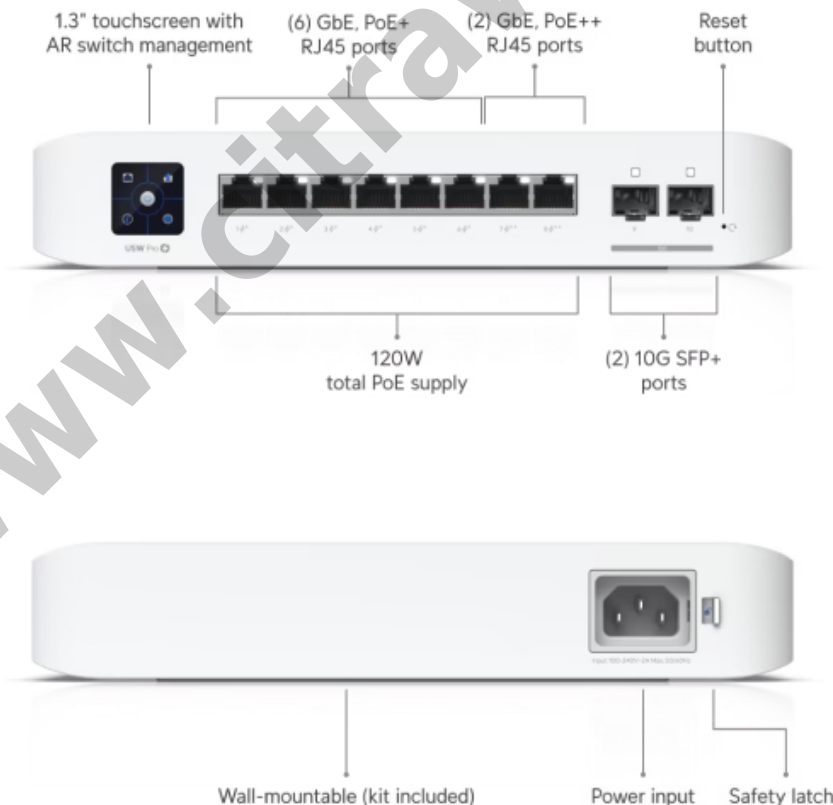

# Pro 8 PoE UNIFI UBIQUITI 8-Port POE++ Switch with SFP+ Uplink

**Kode** : USW-Pro-8-PoE  
**Brand** : Ubiquiti  
**Jenis** : Switch Managed POE  
**Harga** : Rp 6.118.000,00

USW-Pro-8-PoE UniFi 8 port GbE Layer 3 switch with PoE+ and PoE++ output.

## Specification

<b>Model</b>	USW-Pro-8-PoE
--------------	---------------

<b>Ports</b>	1 GbE RJ45 : 8 (6 PoE+; 2 PoE++) 10G SFP+ : 2
<b>Total PoE Availability</b>	120W
<b>Max. PoE Wattage per Port by PSE</b>	PoE : 15.4W PoE+ : 32W PoE++ : 64W
<b>Layer Type</b>	Layer 3
<b>Switching capacity</b>	56 Gbps
<b>Total Non-Blocking Throughput</b>	28 Gbps
<b>Forwarding rate</b>	42 Mpps
<b>Supported VLANs</b>	1000
<b>MAC address table</b>	16000
<b>L3 Table Size</b>	ARP Entries : 6,000 IPv4 Routes : 512
<b>Packet Buffer Size</b>	1.5 MB
<b>Dimensions (W x D x H)</b>	200 x 248 x 44 mm
<b>Max. Power Consumption</b>	30W (Excluding PoE Output) 150W (Including PoE Output)
<b>Power Method</b>	Universal input, 100–240V AC, 50/60 Hz
<b>Power Input Method</b>	AC input
<b>Power Supply</b>	AC/DC, internal, 150W
<b>Supported Voltage Range</b>	100–240V AC
<b>Management</b>	Ethernet AR
<b>Heat Dissipation (Excluding PoE Output)</b>	102.36 BTU/hr
<b>Enclosure Material</b>	Polycarbonate
<b>Supported Rack Depth</b>	400~1200 mm (15.7-47.2")
<b>LCM Display</b>	1.3" touchscreen
<b>Ambient Operating Temperature</b>	-5 to 45 C (23 to 113 F)
<b>Ambient Operating Humidity</b>	10 to 90% noncondensing
<b>Certifications</b>	CE, FCC, IC