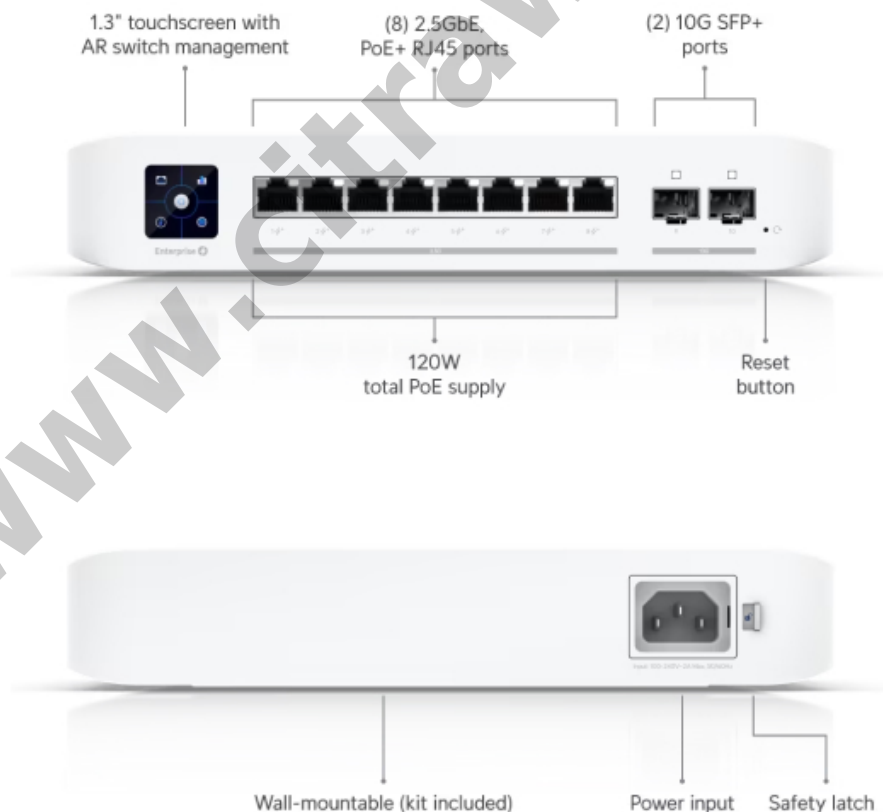

Enterprise 8 PoE UNIFI UBIQUITI 8-Port 2.5G POE+ Switch with SFP+ 10G Uplink

Kode : USW-Enterprise-8-PoE

Brand : Ubiquiti

Jenis : Switch Managed POE

Harga : Rp 8.815.000,00

USW-Enterprise-8-PoE UniFi 8 port Layer 3 switch with 2.5 GbE PoE+ output.

Produk ini merupakan produk Fix Price. Pembelian produk tidak dapat menggunakan diskon apapun.

Penawaran Harga Spesial

08112039555

Specification

Model	USW-Enterprise-8-PoE