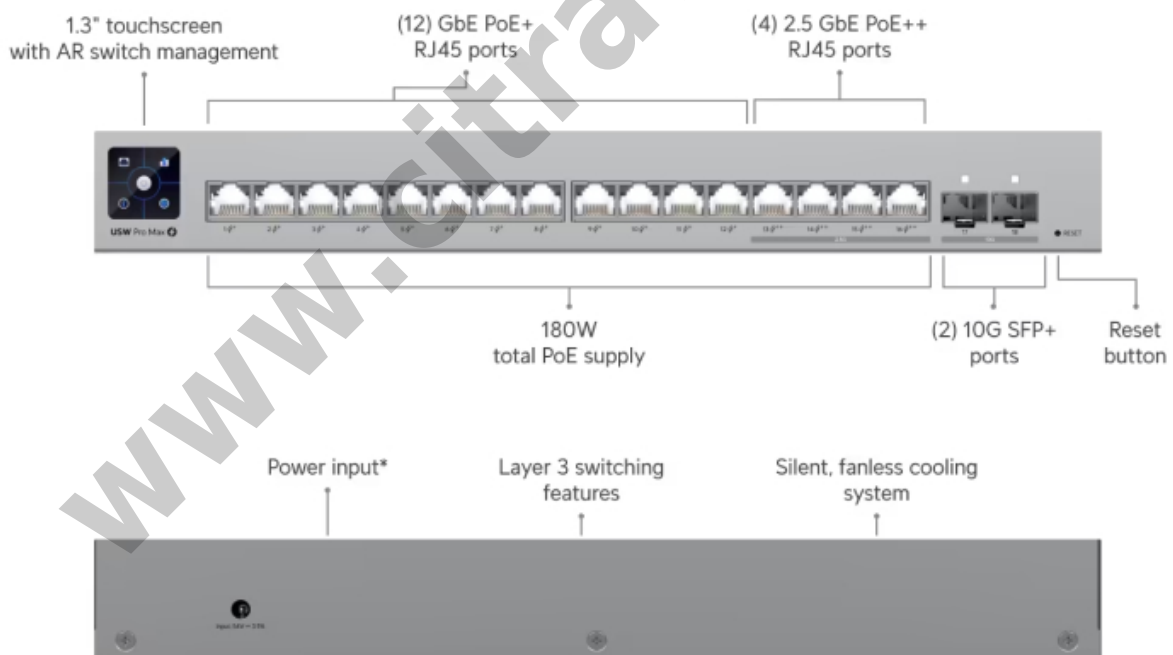

Pro Max 16 PoE UNIFI UBIQUITI 16-Port POE with 2-Port SFP+ 10G Switch

Kode : USW-Pro-Max-16-PoE

Brand : Ubiquiti

Jenis : Switch Managed POE

Harga : Rp 7.431.000,00

USW-Pro-Max-16-PoE UniFi 16-port, Layer 3 Etherlighting switch with 12-port GbE PoE+, 4-port 2.5 GbE PoE++, 2-port SFP+ 10G and versatile mounting options.

Produk ini merupakan produk Fix Price. Pembelian produk tidak dapat menggunakan diskon apapun.

Penawaran Harga Spesial

08112039555

*54V, 210W DC power adapter included.

Specification