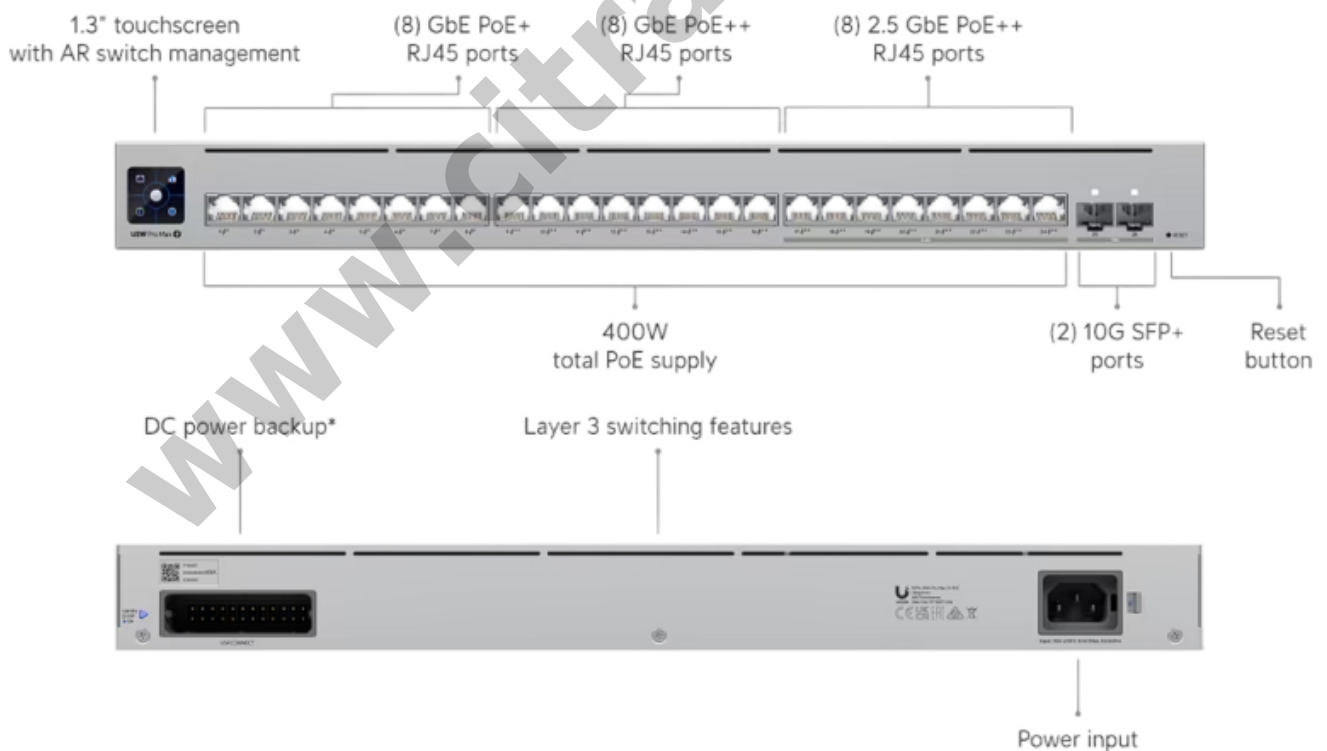

Pro Max 24 PoE UNIFI UBIQUITI 24-Port POE with 2-Port SFP+ 10G Switch

Kode : USW-Pro-Max-24-PoE

Brand : Ubiquiti

Jenis : Switch Managed POE

Harga : Rp 14.572.000,00

USW-Pro-Max-24-PoE UniFi 24-port, Layer 3 Etherlighting switch with 8-port GbE PoE+, 8-port GbE PoE++, 8-port 2.5 GbE PoE++, 2-port SFP+ 10G and versatile mounting options.

Produk ini merupakan produk Fix Price. Pembelian produk tidak dapat menggunakan diskon apapun.

Penawaran Harga Spesial

 08112039555

Specification

Model	USW-Pro-Max-24-PoE
Ports	1 GbE RJ45 : 16 (8 PoE+; 8 PoE++) 2.5 GbE RJ45 : 8 (All PoE+) 10G SFP+ : 2
Total PoE Availability	400W
Max. PoE Wattage per Port by PSE	PoE : 15.4W PoE+ : 32W PoE++ : 64W
Layer Type	Layer 3
Switching capacity	112 Gbps
Total Non-Blocking Throughput	56 Gbps
Forwarding rate	83 Mpps
Supported VLANs	1000
MAC address table	16000
L3 Table Size	ARP Entries : 6000
Packet Buffer Size	1.5 MB
Dimensions (W x D x H)	442 x 325 x 44 mm
Max. Power Consumption	50W (Excluding PoE Output) 450W (Including PoE Output)
Power Method	(1) Universal input, 100—240V AC, 50/60 Hz (1) USP RPS DC input
Power Input Method	AC input
Power Supply	AC/DC, internal, 550W
Supported Voltage Range	100—240V AC
Management	Ethernet AR
Heat Dissipation (Excluding PoE Output)	170.6 BTU/hr
Enclosure Material	SGCC steel
Supported Rack Depth	400~1200 mm (15.7-47.2")
LCM Display	1.3" touchscreen
Ambient Operating Temperature	-5 to 40 C (23 to 104 F)
Ambient Operating Humidity	10 to 90% noncondensing
Certifications	CE, FCC, IC