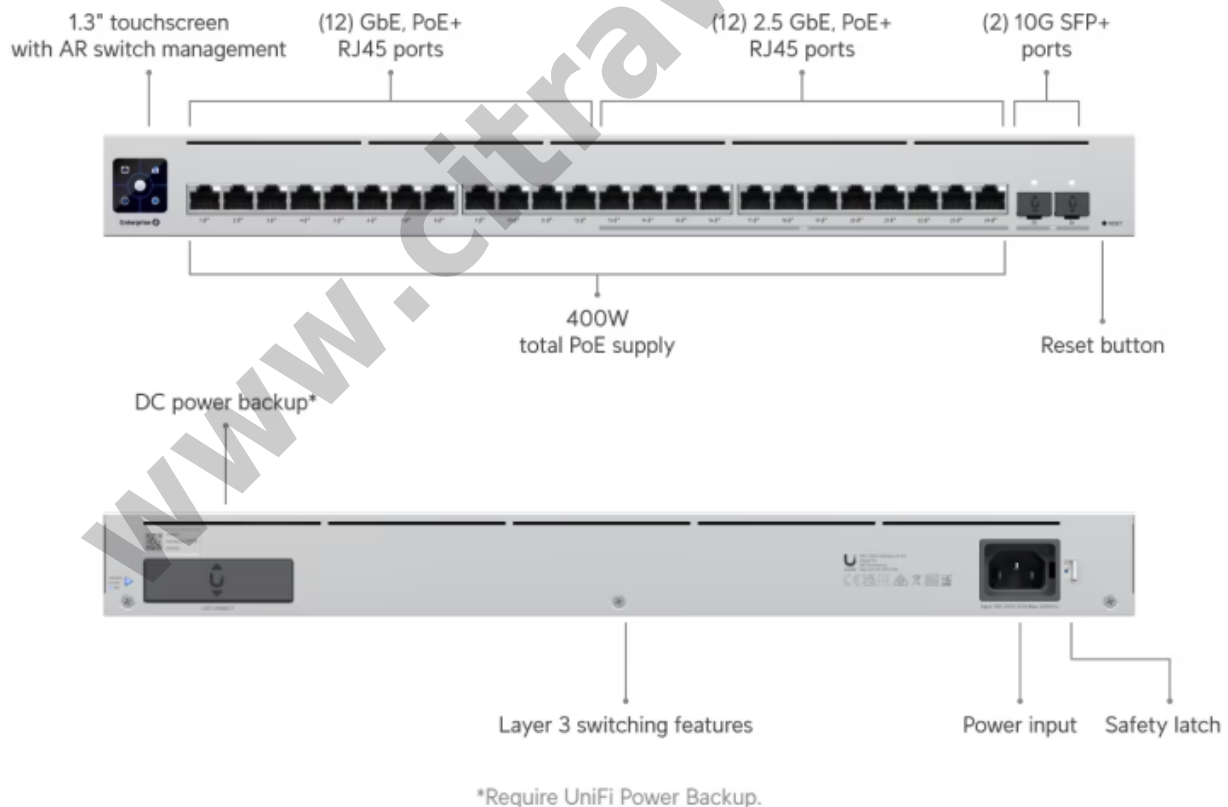

Enterprise 24 PoE UNIFI UBIQUITI 24-Port PoE+ Switch with SFP+ 10G Uplink

Kode : USW-Enterprise-24-POE

Brand : Ubiquiti

Jenis : Switch Managed POE

Harga : Rp 14.122.000,00

USW-Enterprise-24-POE UniFi 24-port, Layer 3 switch with 12-port GbE PoE+, 12-port 2.5 GbE PoE+ and 2-port SFP+ 10G.

Produk ini merupakan produk Fix Price. Pembelian produk tidak dapat menggunakan diskon apapun.

Penawaran Harga Spesial

08112039555

Specification

Model	USW-Enterprise-24-POE