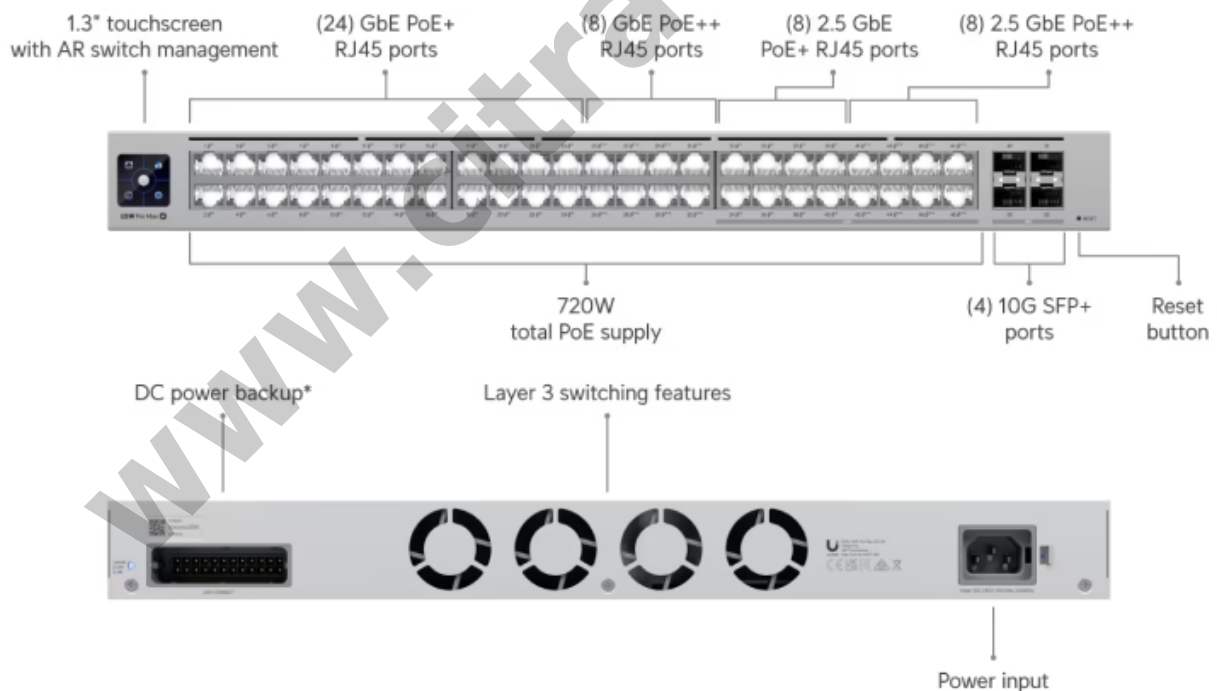

Pro Max 48 PoE UNIFI UBIQUITI 48-Port POE with 4-Port SFP+ 10G Switch

Kode : USW-Pro-Max-48-PoE

Brand : Ubiquiti

Jenis : Switch Managed POE

Harga : Rp 23.797.000,00

USW-Pro-Max-48-PoE UniFi 48-port, Layer 3 Etherlighting switch with 24-port GbE PoE+, 8-port GbE PoE++, 8-port 2.5 GbE PoE+, 8-port 2.5 GbE PoE++ and 4-port SFP+ 10G.

Produk ini merupakan produk Fix Price. Pembelian produk tidak dapat menggunakan diskon apapun.

Penawaran Harga Spesial

 **08112039555**

*Require UniFi Power Backup.

Specification

Model	USW-Pro-Max-48-PoE
Ports	1 GbE RJ45 : 32 (24 PoE+; 8 PoE++) 2.5 GbE RJ45 : 16 (8 PoE+; 8 PoE++) 10G SFP+ : 4
Total PoE Availability	720W
Max. PoE Wattage per Port by PSE	PoE : 15.4W PoE+ : 32W PoE++ : 64W
Layer Type	Layer 3
Switching capacity	224 Gbps
Total Non-Blocking Throughput	112 Gbps
Forwarding rate	167 Mpps
Supported VLANs	1000
MAC address table	32000
L3 Table Size	ARP Entries : 12000 IPv4 Routes : 12000
Packet Buffer Size	2 MB
Dimensions (W x D x H)	442.4 x 400 x 44 mm
Max. Power Consumption	100W (Excluding PoE Output) 820W (Including PoE Output)
Power Method	(1) Universal input, 100—240V AC, 50/60 Hz (1) USP RPS DC input
Power Input Method	AC input
Power Supply	AC/DC, internal, 870W
Supported Voltage Range	100—240V AC
Management	Ethernet AR
Heat Dissipation (Excluding PoE Output)	341.2 BTU/hr
Enclosure Material	SGCC steel
Supported Rack Depth	400~1200 mm (15.7-47.2")
LCM Display	1.3" touchscreen
Ambient Operating Temperature	-5 to 40 C (23 to 104 F)
Ambient Operating Humidity	10 to 90% noncondensing
Certifications	CE, FCC, IC