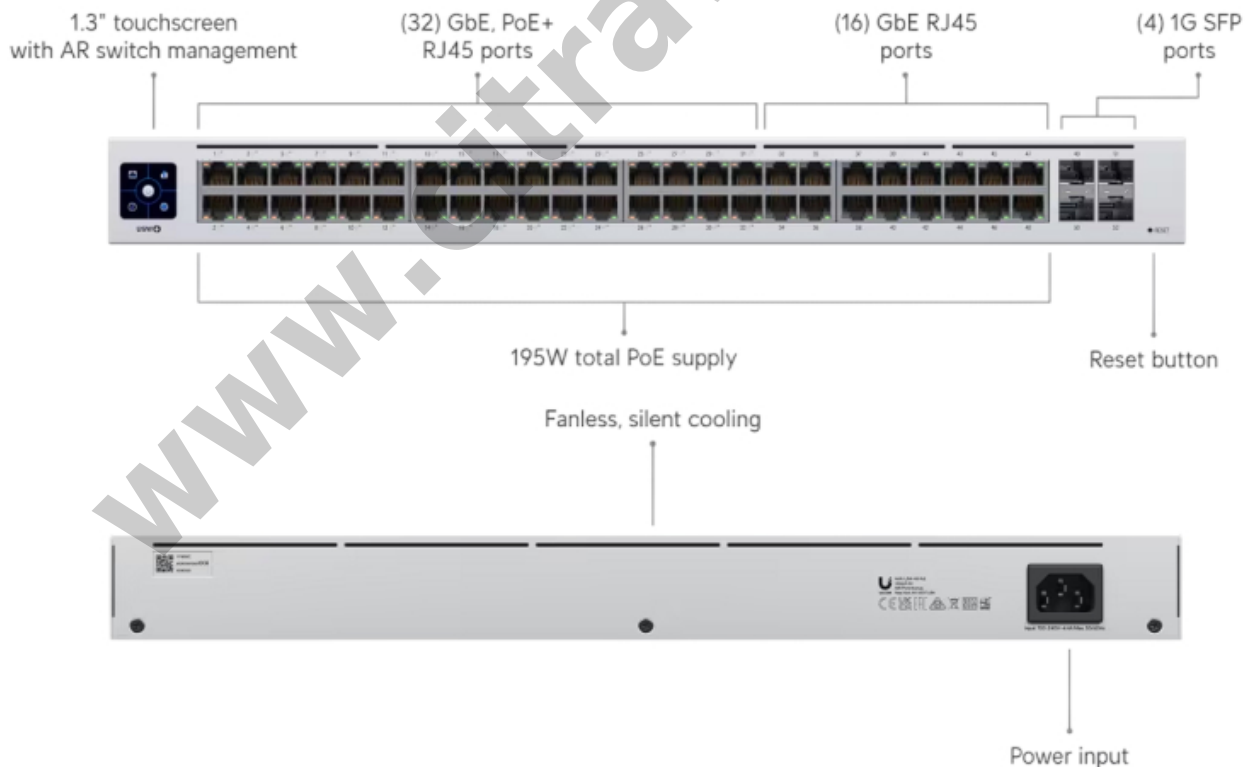

# Standard 48 PoE UNIFI UBIQUITI 48-Port (32 POE+) Switch with 4-Port SFP Uplink

**Kode** : USW-48-POE

**Brand** : Ubiquiti

**Jenis** : Switch Managed POE

**Harga** : Rp 11.700.000,00

USW-48-POE UniFi 48-port, Layer 2 PoE switch with a silent, fanless cooling system.

## Specification

<b>Model</b>	USW-48-POE
--------------	------------

<b>Ports</b>	1 GbE RJ45 : 48 (32 PoE+) 1G SFP : 4
<b>Total PoE Availability</b>	195W
<b>Max. PoE Wattage per Port by PSE</b>	PoE : 15.4W PoE+ : 32W
<b>Layer Type</b>	Layer 2
<b>Switching capacity</b>	104 Gbps
<b>Total Non-Blocking Throughput</b>	52 Gbps
<b>Forwarding rate</b>	77 Mpps
<b>Supported VLANs</b>	1000
<b>MAC address table</b>	16000
<b>Packet Buffer Size</b>	1.5 MB
<b>Dimensions (W x D x H)</b>	442 x 285 x 44 mm
<b>Max. Power Consumption</b>	45W (Excluding PoE Output) 240W (Including PoE Output)
<b>Power Method</b>	Universal input, 100—240V AC, 50/60 Hz
<b>Power Input Method</b>	AC input
<b>Power Supply</b>	AC/DC, internal, 240W
<b>Supported Voltage Range</b>	100-240V AC
<b>Management</b>	Ethernet AR
<b>Heat Dissipation (Excluding PoE Output)</b>	153.54 BTU/hr
<b>Enclosure Material</b>	SGCC steel
<b>Supported Rack Depth</b>	400~1200 mm (15.7-47.2")
<b>LCM Display</b>	1.3" touchscreen
<b>Ambient Operating Temperature</b>	-5 to 40 C (23 to 104 F)
<b>Ambient Operating Humidity</b>	10 to 90% noncondensing
<b>Certifications</b>	CE, FCC, IC, Anatel