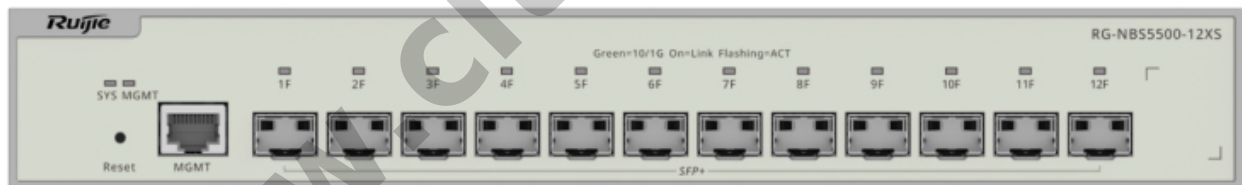

RG-NBS5500-12XS, RUIJIE 12-Port Full 10G SFP+ Layer 3 Managed Switch

Kode : RG-NBS5500-12XS

Brand : Ruijie - Reye

Jenis : Switch Managed

RG-NBS5500-12XS, RUIJIE 12-Port Full 10G SFP+ Layer 3 Managed Switch. Easy cloud management anytime and anywhere.

Untuk mendapatkan harga terbaik dan info ketersediaan silakan menghubungi tim Sales kami melalui Whatsapp di nomor **0811 2039 555 (chat only)** atau melalui email ke sales@citraweb.com.

Penawaran Harga Spesial

08112039555

[Download Datasheet](#)

* Harga, spesifikasi, dan ketersediaan bisa berubah dan tidak mengikat

URL : <https://www.citraweb.com/produk/1417/>