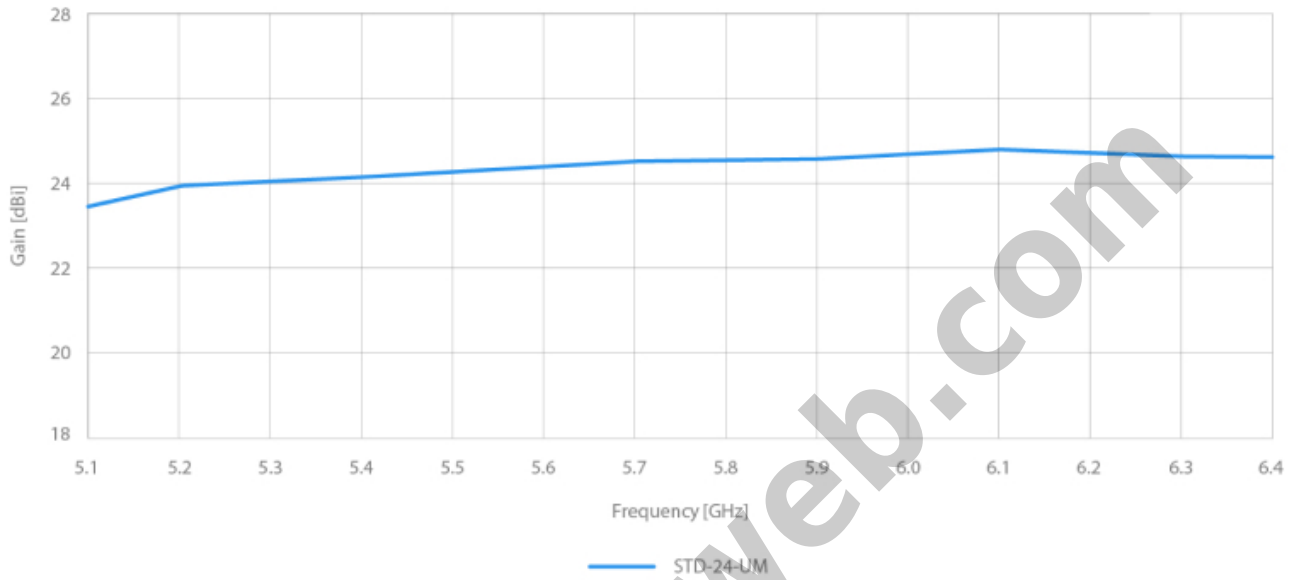

stabil menghasilkan performa lapangan yang andal saat terjadi perubahan kanal radio.

Konektivitas Radio yang Fleksibel

Antena **StarterDish UM** menyediakan koneksi waveguide langsung ke konektor waveguide Ubiquiti Networks dan Mimosa.

StarterAdapter, yang dijual terpisah, memungkinkan konektivitas dengan perangkat radio apa pun yang menggunakan antarmuka koaksial. Adapter ini dilengkapi dengan sepasang konektor RP-SMA dan tidak termasuk dalam paket **StarterDish UM**.