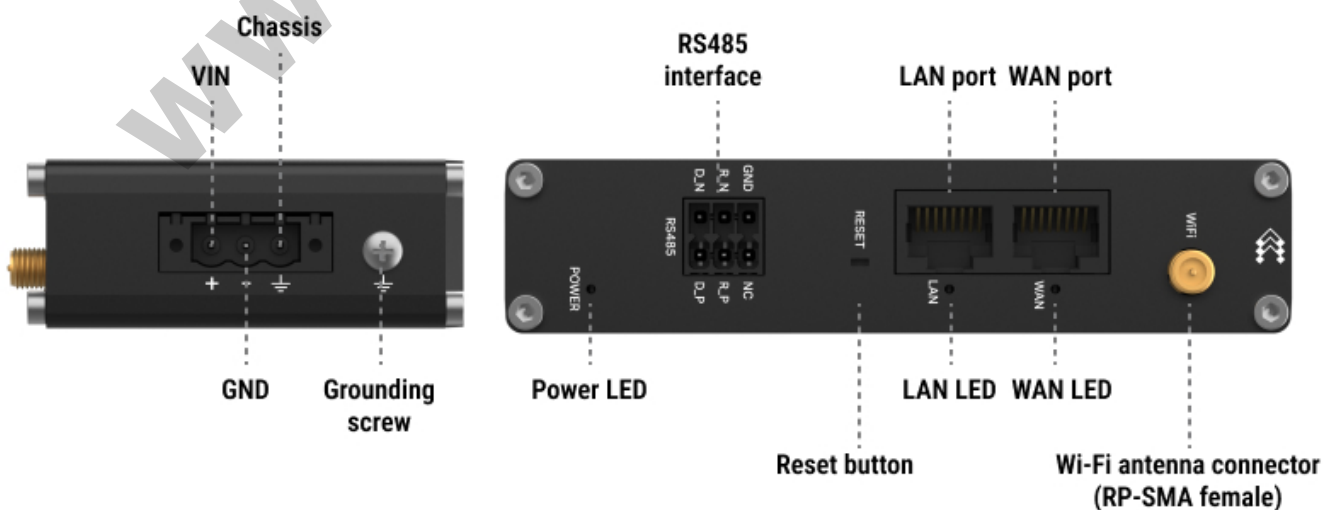

# RUT145 TELTONIKA Industrial Router RS485

**Kode** : RUT145  
**Brand** : Teltonika  
**Jenis** : Router Desktop  
**Harga** : Rp 1.234.000,00

RUT145 is an industrial router with RS485 communication for manufacturing and automation, specifically designed to bridge the communication gap between RS485 field devices and IP networks. It provides seamless Ethernet/Wi-Fi connectivity combined with a native RS485 multi-drop interface. The device, running on RutOS, offers powerful network security and industrial data collection tools. Its narrow, DIN-rail-mountable design and integration with the RMS platform ensure secure remote and cost-efficient remote management at scale.

## Features :

- Connect and manage multiple devices on a single RS-485 multi-drop bus
- Collect and convert industrial data with Data to Server tool and native protocol support
- Narrow footprint with integrated DIN rail mounting and top-entry terminal block power
- Leverage the RMS platform for configuration, maintenance, VPN access, and unlimited data collection