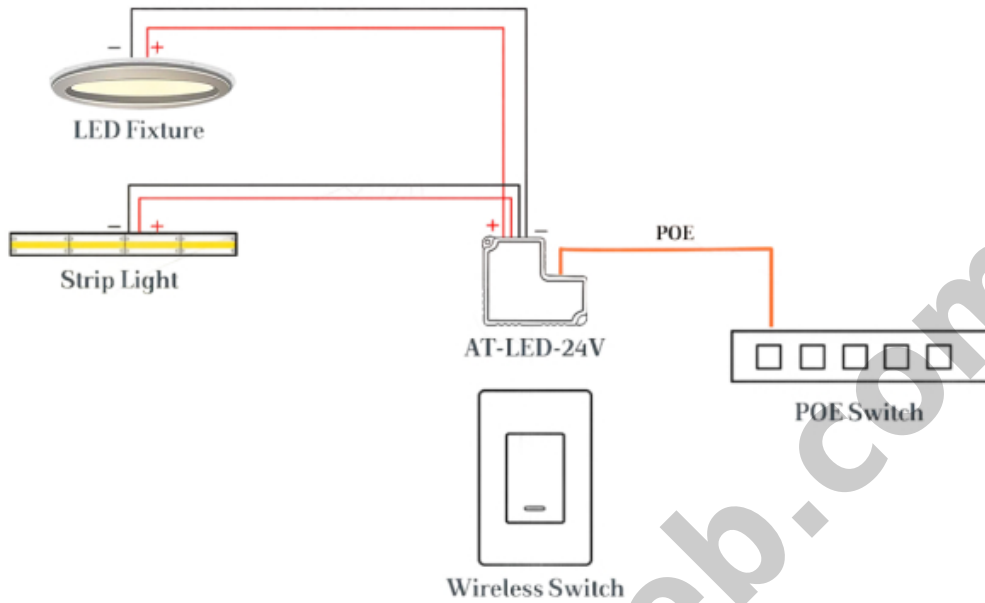

Penawaran Harga Spesial
08112039555

Spesifikasi :

Model Driver	AT-LED-24V
PoE Standard	802.3at compliant PoE driver 2 pair PoE operation 802.3at/af
Dimension	49 mm x 57mm x 22mm
Max Power for Kit	25 watts 25 watts @ 24v requires 802.3at 12 watts @ 24v requires 802.3af
Internal DC-DC conversion	input voltage 44-56v is converted to 24v
DC connector	Push-in
No internal current limiter	max current is 1.1 amps in 802.3at max current is 550 mA in 802.3af
Mount Type	In-wall
Wireless Switch-AT-WS (included)	
Wireless receiver	433mHz
Wireless	Yes
Battery-Free	Yes
Smart	Yes
Control one driver with multiple switches	Yes
Control multiple drivers from one switch	Yes