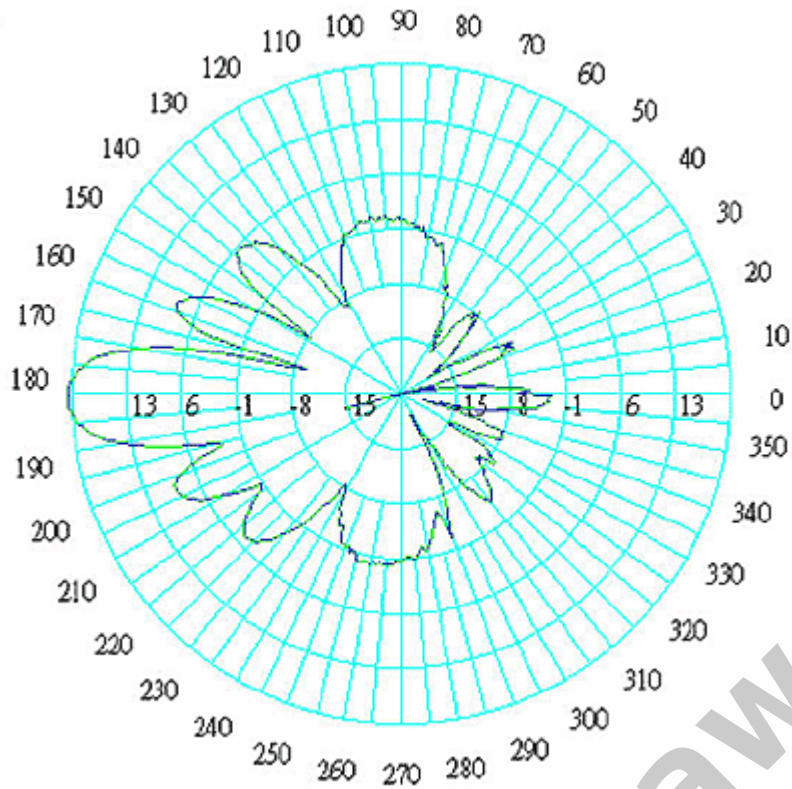

**Embedded Antenna & Enclosure Specifications:**

- **Frequency:** 5400-5850MHz
- **Antenna Gain:** 20 dbi
- **VSWR:** 1.5:1
- **Impedance:** 50 Ohm
- **Operating Temperature:** -45 to 80 deg C
- **Beam Width (H):** 18 Deg
- **Beam Width (V):** 18 Deg
- **Dimmentions (outer):** 280mm (L) x 265mm (w) x 95mm (d)
- **Weight:** 2.85 kg