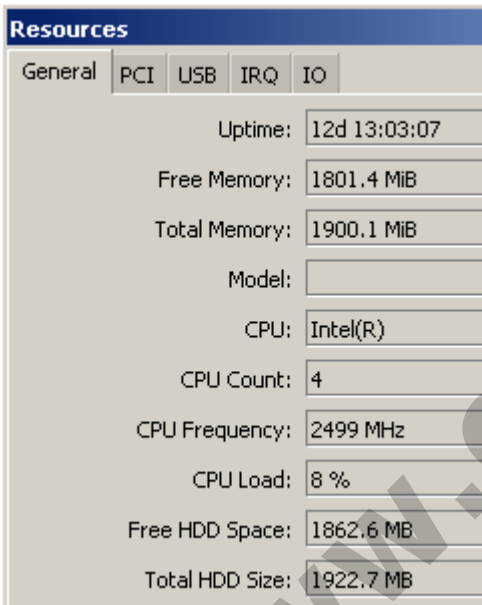

Test Type	Aggregate Result
TCP Routed	3.907 Mb/sec
Contract Of	321.772 Packet/sec
TCP Routed	3.900 Mb/sec
Contract On	321.146 Packet/sec
TCP NAT	3.661 Mb/sec
	301.465 Packet/sec
AES 256 IPSEC ESP	349,4 Mb/sec
AH & MD5	28.771 Packet/sec

* Harga, spesifikasi, dan ketersediaan bisa berubah dan tidak mengikat