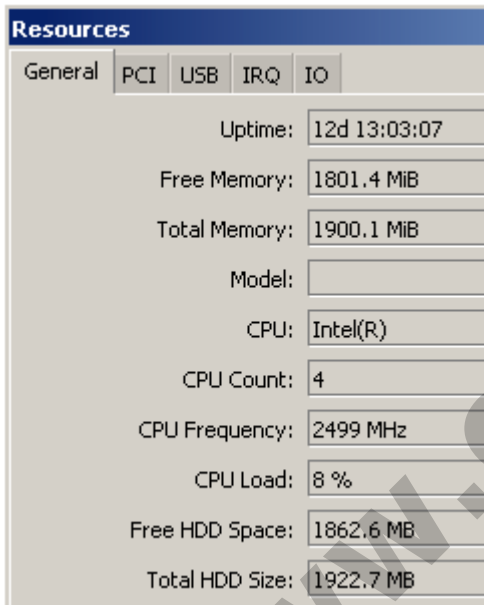

Test Type	Aggregate Result
TCP Routed	3.907 Mb/sec
Contrack Of	321.772 Packet/sec
TCP Routed	3.900 Mb/sec
Contrack On	321.146 Packet/sec
TCP NAT	3.661 Mb/sec
	301.465 Packet/sec
AES 256 IPSEC ESP	349,4 Mb/sec
AH & MD5	28.771 Packet/sec

* Harga, spesifikasi, dan ketersediaan bisa berubah dan tidak mengikat