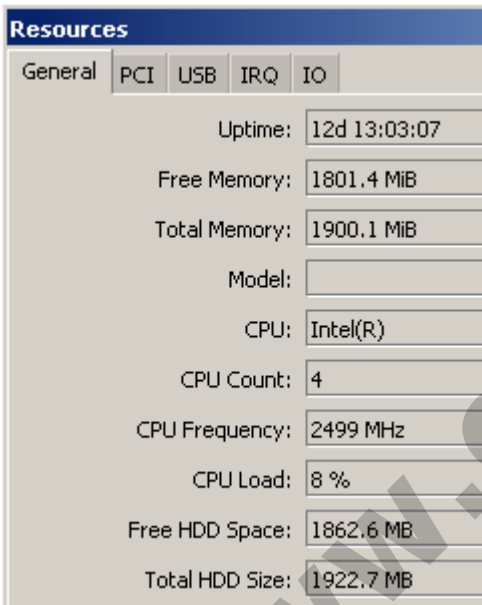

Test Type	Aggregate Result
TCP Routed	3.907 Mb/sec
Contrack Of	321.772 Packet/sec
TCP Routed	3.900 Mb/sec
Contrack On	321.146 Packet/sec
TCP NAT	3.661 Mb/sec
	301.465 Packet/sec
AES 256 IPSEC ESP	349,4 Mb/sec
AH & MD5	28.771 Packet/sec

* Harga, spesifikasi, dan ketersediaan bisa berubah dan tidak mengikat

URL : <https://www.citraweb.com/produk/228/>

Informasi lebih lanjut, pemesanan dan pembelian, hubungi: 0274-554444 atau email sales@citraweb.com