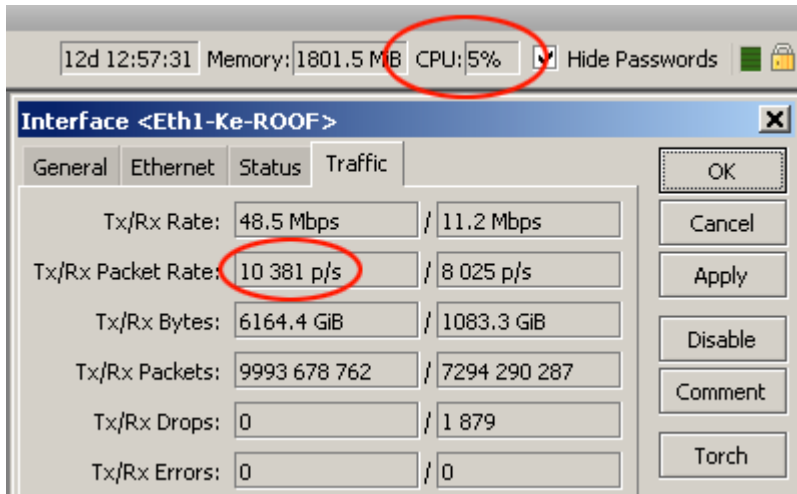

Screen capture OC2511 di kondisi real, mampu melewati lebih dari 10 ribu pps dengan CPU load 5%