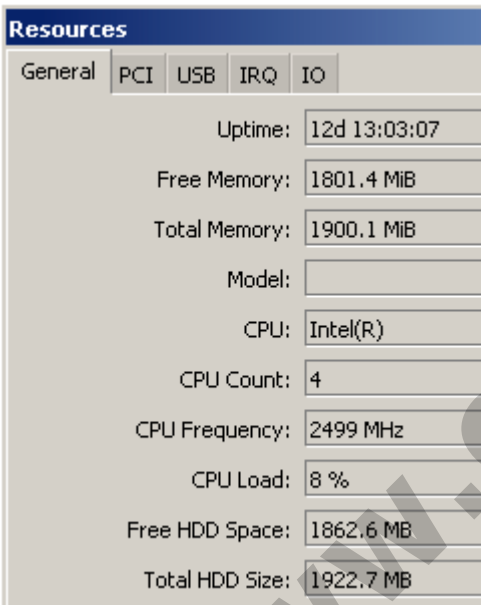

Test Type	Aggregate Result
TCP Routed	3.907 Mb/sec
Contrack Of	321.772 Packet/sec
TCP Routed	3.900 Mb/sec
Contrack On	321.146 Packet/sec
TCP NAT	3.661 Mb/sec
	301.465 Packet/sec
AES 256 IPSEC ESP	349,4 Mb/sec
AH & MD5	28.771 Packet/sec

* Harga, spesifikasi, dan ketersediaan bisa berubah dan tidak mengikat