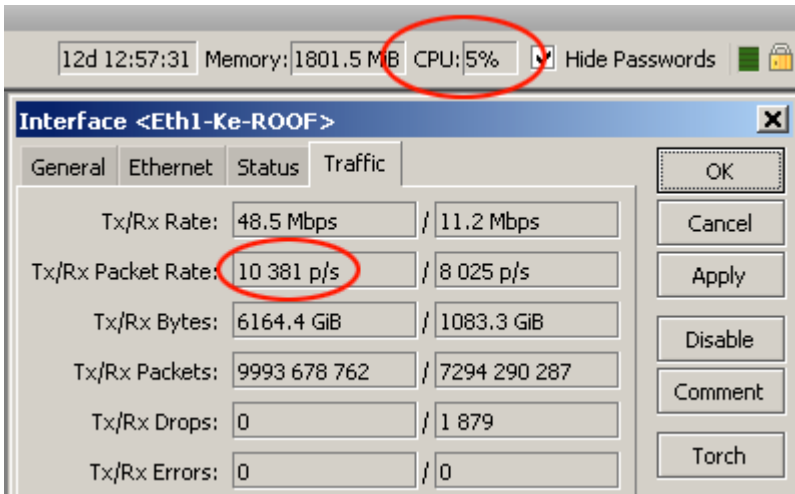

Screen capture OC2511 di kondisi real, mampu melewati lebih dari 10 ribu pps dengan CPU load 5%