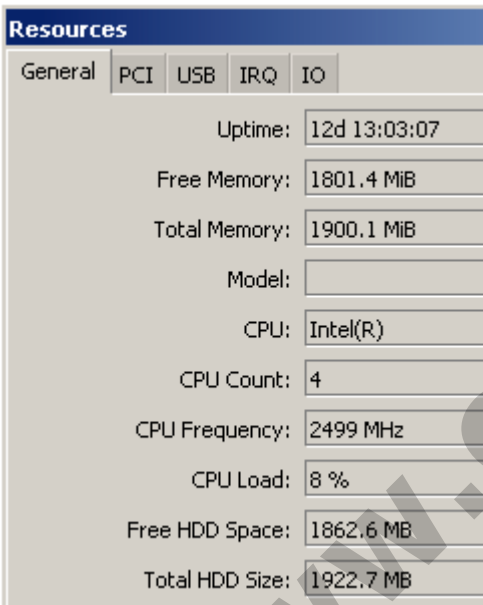

Test Type	Aggregate Result
TCP Routed	3.907 Mb/sec
Contrack Of	321.772 Packet/sec
TCP Routed	3.900 Mb/sec
Contrack On	321.146 Packet/sec
TCP NAT	3.661 Mb/sec
	301.465 Packet/sec
AES 256 IPSEC ESP	349,4 Mb/sec
AH & MD5	28.771 Packet/sec

* Harga, spesifikasi, dan ketersediaan bisa berubah dan tidak mengikat