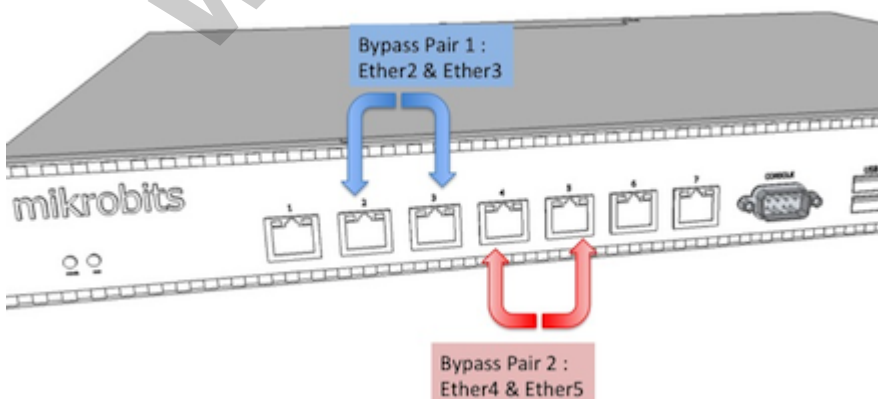

The screenshot shows the Mikrotik WinBox interface. On the left, the 'System' tab is active, displaying system statistics. On the right, the 'BGP Peer' configuration window is open, showing details for a BGP peer. Red circles highlight specific values: 'CPU Load: 13 %' in the System tab, 'Prefix Count: 324336' in the BGP Peer General tab, and 'Tx/Rx Rate: 75.8 Mbps / 16.2 Mbps' in the Interface Ethernet Traffic tab.

System	BGP Peer
Uptime: 6d 22:46:47	Remote ID: [redacted]
Free Memory: 1637.5 MiB	Local Address: [redacted]
Total Memory: 1900.1 MiB	Uptime: 21:06:36
Model: [redacted]	Prefix Count: 324336
CPU: Intel(R)	Updates Sent: 11
CPU Count: 2	Updates Received: 608 991
CPU Frequency: 2133 MHz	Withdrawn Sent: [redacted]
CPU Load: 13 %	Withdrawn Received: 32 907
Free HDD Space: 1867.3 MB	Remote Hold Time: 90 s
Total HDD Size: 1922.7 MB	

Interface	Ethernet	Status	Traffic
Tx/Rx Rate:	75.8 Mbps	/	16.2 Mbps
Tx/Rx Packet Rate:	9 775 p/s	/	7 875 p/s
Tx/Rx Bytes:	4144.6 GiB	/	755.4 GiB
Tx/Rx Packets:	4452 138 593	/	3834 317 712
Tx/Rx Drops:	0	/	48
Tx/Rx Errors:	0	/	0

Screen capture pada kondisi real, mampu melewati lebih dari 9 ribu pps dan menerima full route BGP (300K prefix) dengan CPU load 15%

Test Type | **Aggregate Result**

TCP Routed 3.9 Gb/sec

Contrack On 1.000K Packet/sec

Bypass Function - Aktif secara otomatis jika terjadi fail terhadap system (OS fail / Power fail).