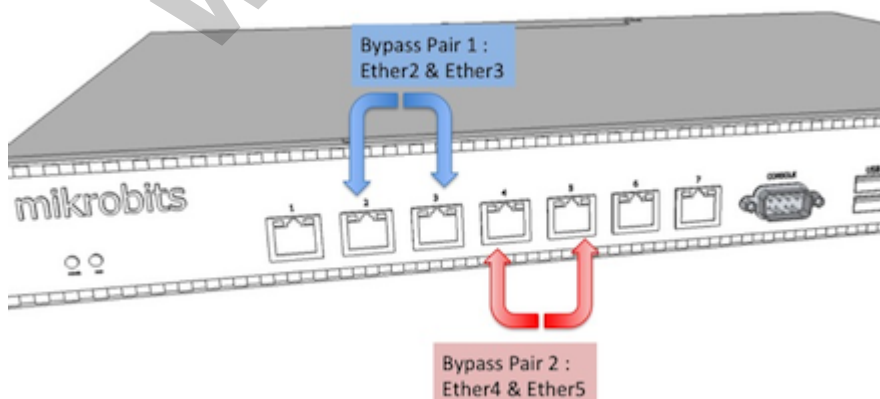

The screenshot shows the Mikrotik WinBox interface. On the left, the 'System' tab is active, displaying system statistics. On the right, the 'BGP Peer' configuration window is open, showing details for a BGP peer. Red circles highlight specific values: 'CPU Load: 13 %' in the System tab, 'Prefix Count: 324336' in the BGP Peer General tab, and 'Tx/Rx Rate: 75.8 Mbps / 16.2 Mbps' in the Interface Traffic tab.

System	BGP Peer
Uptime: 6d 22:46:47	Remote ID: [REDACTED]
Free Memory: 1637.5 MiB	Local Address: [REDACTED]
Total Memory: 1900.1 MiB	Uptime: 21:06:36
Model: [REDACTED]	Prefix Count: 324336
CPU: Intel(R)	Updates Sent: 11
CPU Count: 2	Updates Received: 608 991
CPU Frequency: 2133 MHz	Withdrawn Sent: [REDACTED]
CPU Load: 13 %	Withdrawn Received: 32 907
Free HDD Space: 1867.3 MB	Remote Hold Time: 90 s
Total HDD Size: 1922.7 MB	

Interface	Traffic
Tx/Rx Rate:	75.8 Mbps / 16.2 Mbps
Tx/Rx Packet Rate:	9 775 p/s / 7 875 p/s
Tx/Rx Bytes:	4144.6 GiB / 755.4 GiB
Tx/Rx Packets:	4452 138 593 / 3834 317 712
Tx/Rx Drops:	0 / 48
Tx/Rx Errors:	0 / 0

Screen capture pada kondisi real, mampu melewati lebih dari 9 ribu pps dan menerima full route BGP (300K prefix) dengan CPU load 15%

Test Type | **Aggregate Result**

TCP Routed 3.9 Gb/sec

Contrack On 1.000K Packet/sec

Bypass Function - Aktif secara otomatis jika terjadi fail terhadap system (OS fail / Power fail).