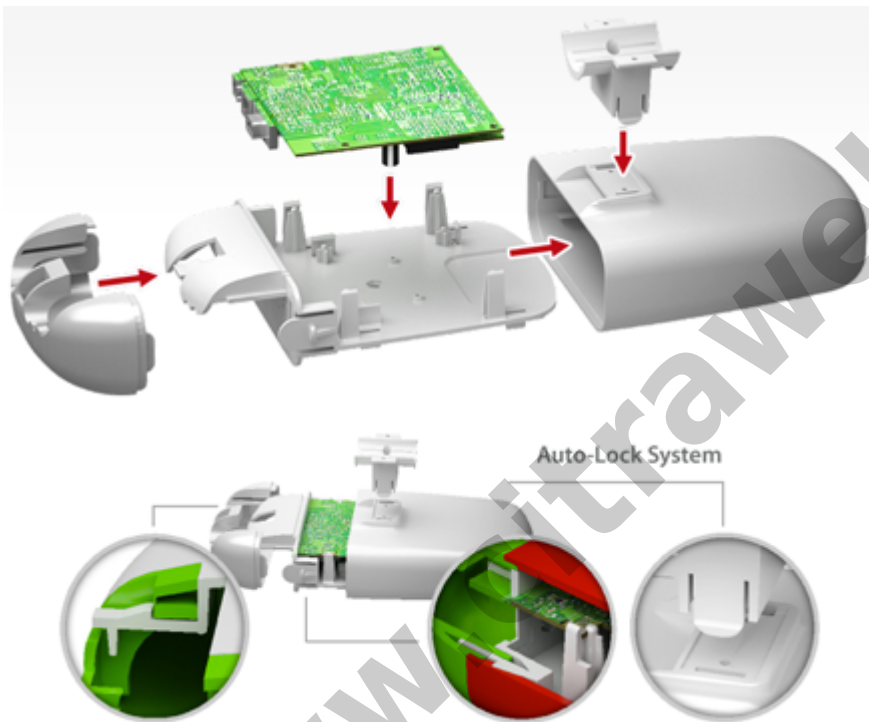

Easy Installation Without Tools

No tools are needed for board installation. Inserting the base panel into the top cover and closing the bottom cover is tool-less as well. Main body parts are secured by Auto-Lock System, that protects the box against coaccidental disassembly. With deployment time from carton box to pole below two minutes, your operations can be fast, smooth and cost effective as never before.

Unlimited Mounting Versatility

StationBox[®] Mikro enables excellent mounting versatility. Its standard holder is compatible with NanoBracket™ Universal, one of the most advanced CPE mounts on the market. StationBox Mikro holder is also compatible with Ubiquiti Networks™ Rocket mounting base. Check also for other dimensions to ensure StationBox[®] Mikro will fit third party mount!

Detail Barang:

- 1 StationBox Mikro Enclosure
- 1 5ghz Flat-Panel Antenna (Mounted Inside Enclosure)
- 1 Mounting Bracket
- 2 Tiewrap

Spesifikasi Antenna:

5 GHz - 15 dBi MiMo dual polarization antenna

Freq. range: 5470-5850 MHz

Beam angle: 28°/30°

VSWR: ≤1,5

Petunjuk Instalasi:

<http://www.rfelements.com/download/InstallationGuide-SBXMikro.pdf>

** Harga, spesifikasi, dan ketersediaan bisa berubah dan tidak mengikat*

URL : <https://www.citraweb.com/produk/269/>