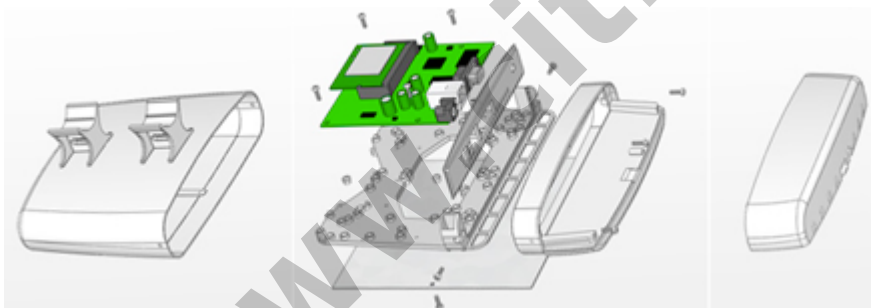

# StationBox®-5GHz 20dBi antenna

**Kode** : RF-SB-5  
**Brand** : Discontinued  
**Jenis** : Discontinued  
**Harga** : Rp 275.000,00

StationBox is a universal enclosure designed for outdoor installations. One of the StationBox's main advantages is its universality and applicability for different kind of devices and antennas from different suppliers. After mounting all components look like one entity. (tidak termasuk pigtail)

The StationBox is made of durable plastic and it consists only of 4 parts. Our outdoor enclosure is provided with compact mounting bracket. In addition, there is a possibility of using NanoBracket for the installation which enables to adjust the enclosure to any direction in range of 90° to each side. The StationBox's design is very simple and it is made with emphasis on its functionality.

The main purpose of this product is not only the installation of the device but also the simplicity of sequential service. The StationBox is ingenious solution for outdoor installations of the antennas and devices that is indicated by its extraordinary features including the long lifetime.