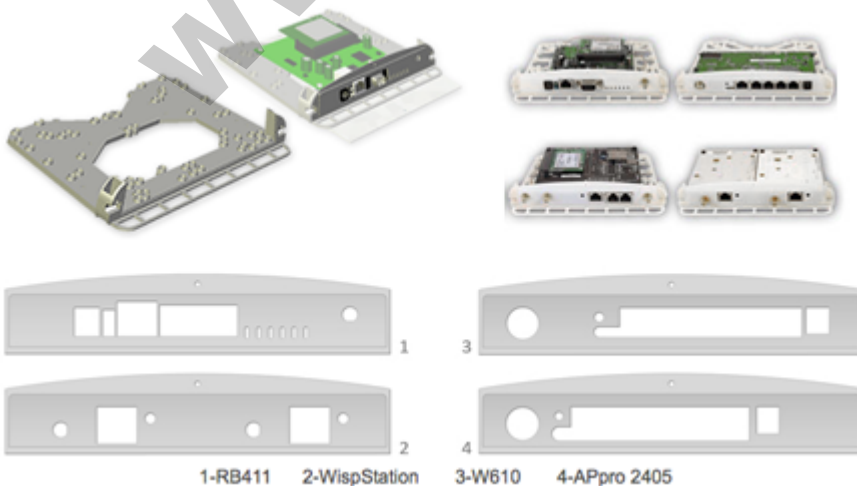

StationBox®-5GHz 20dBi antenna

Kode : RF-SB-5
Kategori : Discontinued
Harga : Rp 275.000,00

StationBox is a universal enclosure designed for outdoor installations. One of the StationBox's main advantages is its universality and applicability for different kind of devices and antennas from different suppliers. After mounting all components look like one entity. (tidak termasuk pigtail)

The StationBox is made of durable plastic and it consists only of 4 parts. Our outdoor enclosure is provided with compact mounting bracket. In addition, there is a possibility of using NanoBracket for the installation which enables to adjust the enclosure to any direction in range of 90° to each side. The StationBox's design is very simple and it is made with emphasis on its functionality.

The main purpose of this product is not only the installation of the device but also the simplicity of sequential service. The StationBox is ingenious solution for outdoor installations of the antennas and devices that is indicated by its extraordinary features including the long lifetime.

Weather resistance

StationBoxÂ® is designed to perfectly resist weather anywhere on our planet. It is made of durable ABS plastic, which is though in large temperature ranges and is stabilized to resist ultra-violet (UV) rays. All metal parts are made of aluminium.