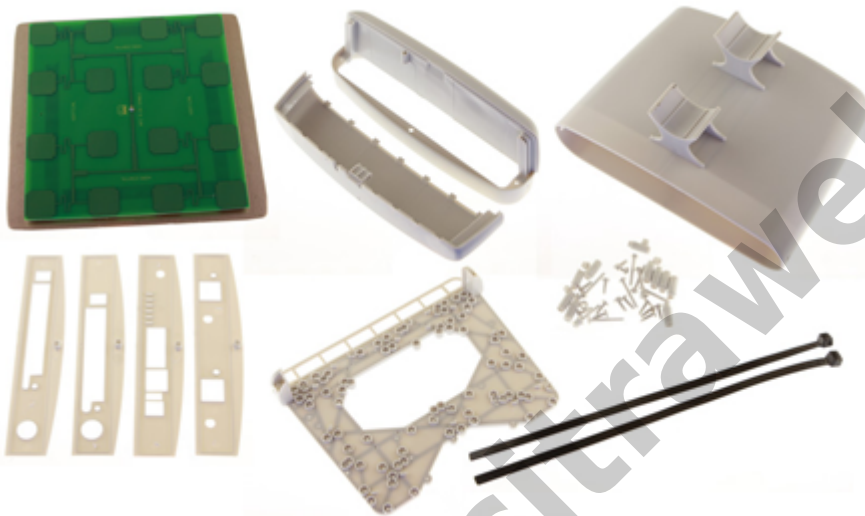

Weather resistance

StationBoxÂ® is designed to perfectly resist weather anywhere on our planet. It is made of durable ABS plastic, which is though in large temperature ranges and is stabilized to resist ultra-violet (UV) rays. All metal parts are made of aluminium.

StationBoxÂ® is not IP rated enclosure, but is designed to resist any kind of weather - rain, sunshine, snow, ice, low or high temperature, low or high air humidity. Our philosophy of weather resistance is different from having perfectly sealed box. We allow air to gently circulate in- and out of the box. It improves cooling of installed device in hot summer. Using leakage hole in lower part of the StationBoxÂ® also allows condensed air humidity to leave the box. With perfectly sealed box, you simply conserve humidity inside the box and with temperature changes it just changes its physical state, and it speeds the corrosion process. Rain nor snow are not allowed to enter inside the StationBoxÂ®. The only thing StationBoxÂ® will not survive is being put completely underwater, as put into the sea or waterpool.

Kelengkapan Barang

Smart and easy maintenance

The base of whole idea of simplicity is TOP COVER which includes a compact bracket of the StationBoxÂ®. During the maintenance operations, the Top cover remains on its position on a pole or console. This ensures, that the direction to the opposite side of the link remains untouched. All other parts of the StationBoxÂ®, incl. components placed inside of the StationBoxÂ® - antenna and PCB AP/Router board, are capable to be removed. Consequently, technician can replace the set directly at the place of installation, or may decide to perform maintenance at more appropriate place. Thus, the time of maintenance (or the time of network's upgrade) is reduced to necessary minimum, counted in just couple of minutes.