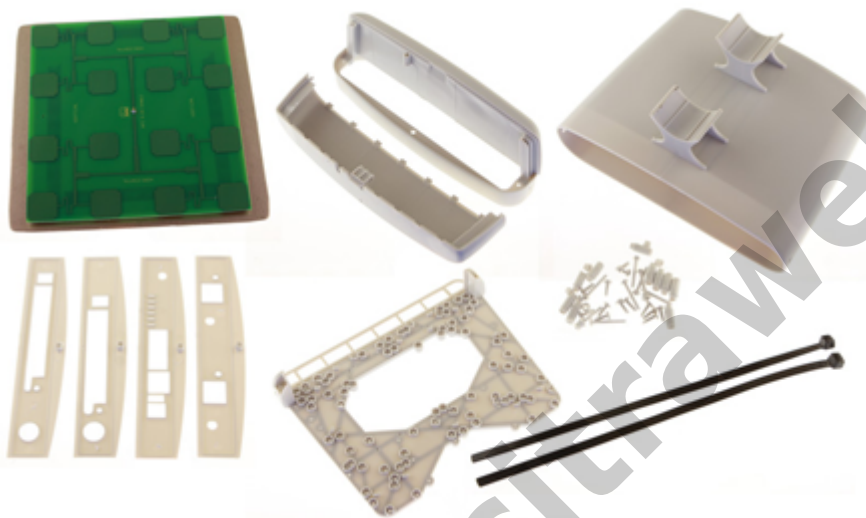

Weather resistance

StationBox® is designed to perfectly resist weather anywhere on our planet. It is made of durable ABS plastic, which is tough in large temperature ranges and is stabilized to resist ultra-violet (UV) rays. All metal parts are made of aluminium.

StationBox® is not IP rated enclosure, but is designed to resist any kind of weather - rain, sunshine, snow, ice, low or high temperature, low or high air humidity. Our philosophy of weather resistance is different from having perfectly sealed box. We allow air to gently circulate in- and out of the box. It improves cooling of installed device in hot summer. Using leakage hole in lower part of the StationBox® also allows condensed air humidity to leave the box. With perfectly sealed box, you simply conserve humidity inside the box and with temperature changes it just changes its physical state, and it speeds the corrosion process. Rain nor snow are not allowed to enter inside the StationBox®. The only thing StationBox® will not survive is being put completely underwater, as put into the sea or waterpool.

Kelengkapan Barang

Smart and easy maintenance

The base of whole idea of simplicity is TOP COVER which includes a compact bracket of the StationBox®. During the maintenance operations, the Top cover remains on its position on a pole or console. This ensures, that the direction to the opposite side of the link remains untouched. All other parts of the StationBox®, incl. components placed inside of the StationBox® - antenna and PCB AP/Router board, are capable to be removed. Consequently, technician can replace the set directly at the place of installation, or may decide to perform maintenance at more appropriate place. Thus, the time of maintenance (or the time of network's upgrade) is reduced to necessary minimum, counted in just couple of minutes.