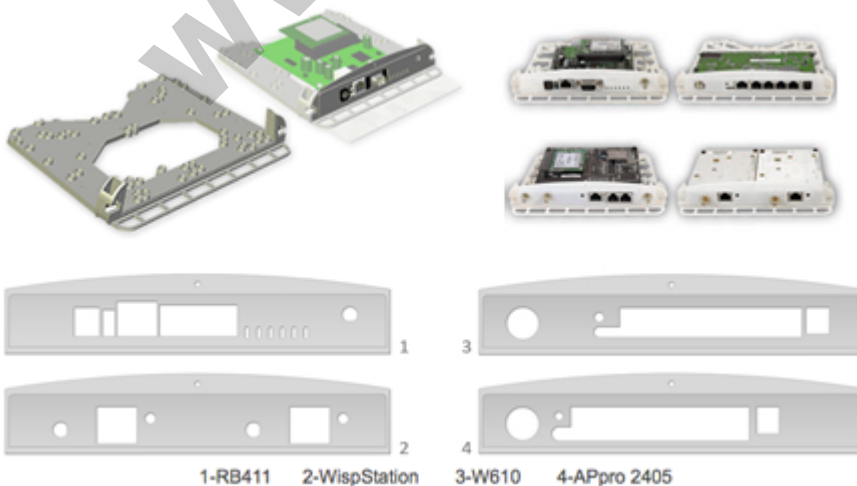

# StationBox®-5GHz 20dBi antenna

**Kode** : RF-SB-5  
**Brand** : Discontinued  
**Jenis** : Discontinued  
**Harga** : Rp 275.000,00

StationBox is a universal enclosure designed for outdoor installations. One of the StationBox's main advantages is its universality and applicability for different kind of devices and antennas from different suppliers. After mounting all components look like one entity. (tidak termasuk pigtail)

The StationBox is made of durable plastic and it consists only of 4 parts. Our outdoor enclosure is provided with compact mounting bracket. In addition, there is a possibility of using NanoBracket for the installation which enables to adjust the enclosure to any direction in range of 90° to each side. The StationBox's design is very simple and it is made with emphasis on its functionality.

The main purpose of this product is not only the installation of the device but also the simplicity of sequential service. The StationBox is ingenious solution for outdoor installations of the antennas and devices that is indicated by its extraordinary features including the long lifetime.

### Weather resistance

StationBox<sup>®</sup> is designed to perfectly resist weather anywhere on our planet. It is made of durable ABS plastic, which is tough in large temperature ranges and is stabilized to resist ultra-violet (UV) rays. All metal parts are made of aluminium.