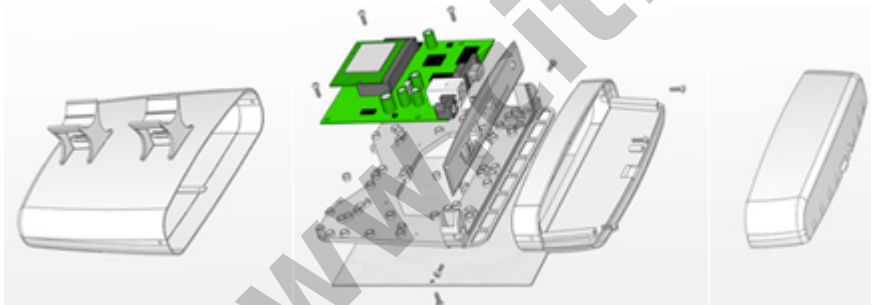

StationBox®-5GHz 20dBi antenna

Kode : RF-SB-5
Kategori : Discontinued
Harga : Rp 275.000,00

StationBox is a universal enclosure designed for outdoor installations. One of the StationBox's main advantages is its universality and applicability for different kind of devices and antennas from different suppliers. After mounting all components look like one entity. (tidak termasuk pigtail)

The StationBox is made of durable plastic and it consists only of 4 parts. Our outdoor enclosure is provided with compact mounting bracket. In addition, there is a possibility of using NanoBracket for the installation which enables to adjust the enclosure to any direction in range of 90° to each side. The StationBox's design is very simple and it is made with emphasis on its functionality.

The main purpose of this product is not only the installation of the device but also the simplicity of sequential service. The StationBox is ingenious solution for outdoor installations of the antennas and devices that is indicated by its extraordinary features including the long lifetime.

Weather resistance

StationBoxÂ® is designed to perfectly resist weather anywhere on our planet. It is made of durable ABS plastic, which is though in large temperature ranges and is stabilized to resist ultra-violet (UV) rays. All metal parts are made of aluminium.