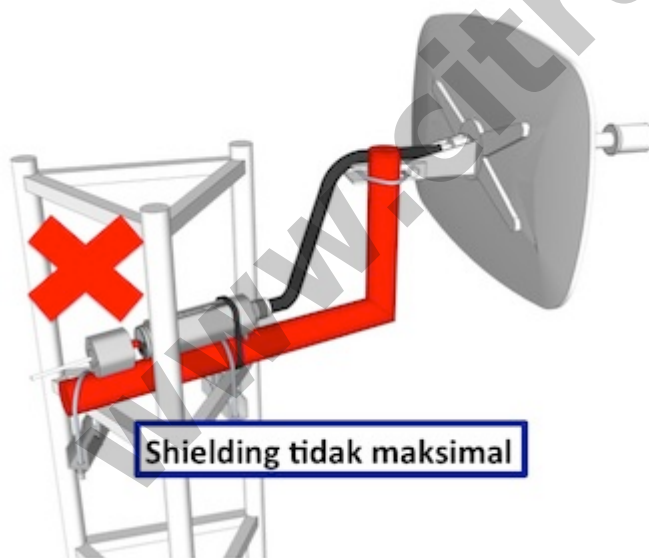

Groove A 52HPn (Access Point 2GHz/5Ghz)

Kode : RBGrooveA-52HPn

Kategori : Groove & Metal

Harga : Rp 1.186.000,00

The Groove is our smallest outdoor series model - a fully featured RouterBOARD powered by RouterOS. Weatherproof, durable and ready to use. It has one 10/100 Ethernet port with PoE support and a built-in 500mW 802.11a/b/g/n wireless radio. With the Nv2 TDMA technology, 125Mbit aggregate throughput is possible, limited only by the ethernet port!

Jika Anda akan menghubungkan Groove dengan antenna menggunakan kabel jumper N-Male to N-Male, mungkin Anda juga membutuhkan [Connector N-Female to N-Female](#).

Pemasangan Groove yang kurang tepat :

Pemasangan Groove yang direkomendasikan :

Spesifikasi GrooveA52HPn

Product Code	GrooveA52HPn
Architecture	MIPS-BE
CPU	AR9342 600MHz
Current Monitor	No
Main Storage/NAND	16MB
RAM	64MB
SFP Ports	0
LAN Ports	1
Gigabit	No
Switch Chip	No
MiniPCI	0
Integrated Wireless	Yes
Wireless Standarts	802.11 a/b/g/n
Wireless Tx Power	27dBm
Integrated Antenna	No
MiniPCle	0
SIM Card Slots	No
USB	No
Memory Cards	No
Power Jack	No
802.3af Support	No
POE Input	9-30V
POE Output	No