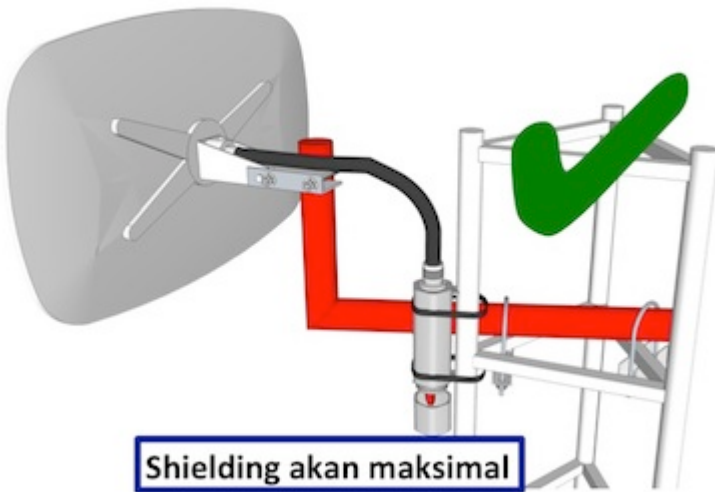

Groove A 52HPn (Access Point 2GHz/5Ghz)

Kode : RBGrooveA-52HPn

Kategori : Groove & Metal

Harga : Rp 965.000,00

Rp 1.186.000,00

The Groove is our smallest outdoor series model - a fully featured RouterBOARD powered by RouterOS. Weatherproof, durable and ready to use. It has one 10/100 Ethernet port with PoE support and a built-in 500mW 802.11a/b/g/n wireless radio. With the Nv2 TDMA technology, 125Mbit aggregate throughput is possible, limited only by the ethernet port!

Penawaran Harga Spesial

08112039555

Jika Anda akan menghubungkan Groove dengan antenna menggunakan kabel jumper N-Male to N-Male, mungkin Anda juga membutuhkan [Connector N-Female to N-Female](#).

Pemasangan Groove yang kurang tepat :

Pemasangan Groove yang direkomendasikan :

Spesifikasi GrooveA52HPn

Product Code	GrooveA52HPn
Architecture	MIPS-BE
CPU	AR9342 600MHz
Current Monitor	No
Main Storage/NAND	16MB
RAM	64MB
SFP Ports	0
LAN Ports	1
Gigabit	No
Switch Chip	No
MiniPCI	0
Integrated Wireless	Yes
Wireless Standarts	802.11 a/b/g/n
Wireless Tx Power	27dBm
Integrated Antenna	No
MiniPCle	0
SIM Card Slots	No
USB	No
Memory Cards	No
Power Jack	No
802.3af Support	No
POE Input	9-30V
POE Output	No