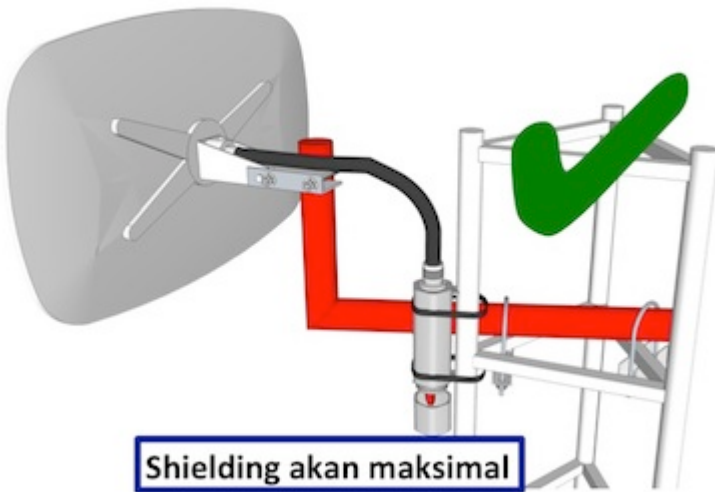

## GrooveA 52 (RBGrooveA-52HPn) MIKROTIK Access Point 2GHz/5Ghz

**Kode** : RBGrooveA-52HPn

**Brand** : Mikrotik

**Jenis** : Wireless Outdoor

**Harga** : Rp 1.186.000,00

Routerboard GrooveA 52 (RBGrooveA-52HPn) the Groove is our smallest outdoor series model - a fully featured RouterBOARD powered by RouterOS. Weatherproof, durable and ready to use. It has one 10/100 Ethernet port with PoE support and a built-in 500mW 802.11a/b/g/n wireless radio. With the Nv2 TDMA technology, 125Mbit aggregate throughput is possible, limited only by the ethernet port!

Penawaran Harga Spesial

08112039555

Jika Anda akan menghubungkan Groove dengan antenna menggunakan kabel jumper N-Male to N-Male, mungkin Anda juga membutuhkan [Connector N-Female to N-Female](#).

**Pemasangan Groove yang kurang tepat :**

**Pemasangan Groove yang direkomendasikan :**

Spesifikasi GrooveA52HPn	
Product Code	GrooveA52HPn
Architecture	MIPS-BE
CPU	AR9342 600MHz
Current Monitor	No
Main Storage/NAND	16MB
RAM	64MB
SFP Ports	0
LAN Ports	1
Gigabit	No
Switch Chip	No
MiniPCI	0
Integrated Wireless	Yes
Wireless Standarts	802.11 a/b/g/n
Wireless Tx Power	27dBm
Integrated Antenna	No
MiniPCle	0
SIM Card Slots	No
USB	No