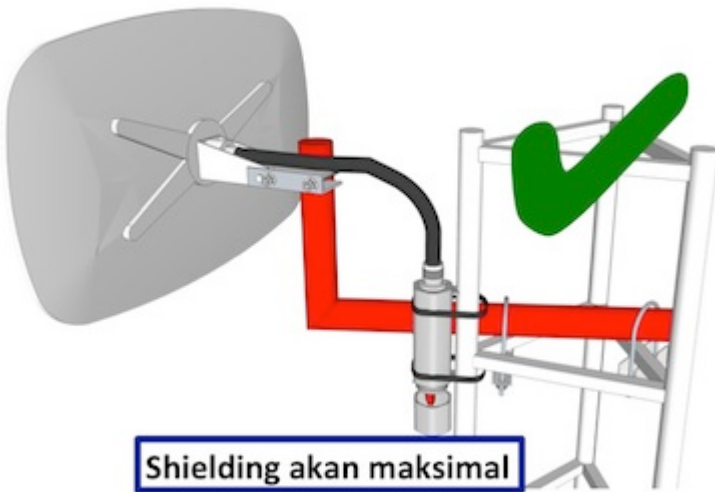

Groove 52HPn (CPE 2GHz/5Ghz)

Kode : RBGroove52HPn

Kategori : Groove & Metal

Harga : Rp 884.000,00

The Groove is our smallest outdoor series model - a fully featured RouterBOARD powered by RouterOS. Weatherproof, durable and ready to use. It has one 10/100 Ethernet port with PoE support and a built-in 500mW 802.11a/b/g/n wireless radio. With the Nv2 TDMA technology, 125Mbit aggregate throughput is possible, limited only by the ethernet port! Tidak bisa digunakan sebagai access point, hanya sebagai CPE atau point to point.

Penawaran Harga Spesial

08112039555

Jika Anda akan menghubungkan Groove dengan antenna menggunakan kabel jumper N-Male to N-Male, mungkin Anda juga membutuhkan [Connector N-Female to N-Female](#).

Pemasangan Groove yang kurang tepat :

Pemasangan Groove yang direkomendasikan :

Spesifikasi Groove52HPn

Product Code	Groove52HPn
Architecture	MIPS-BE
CPU	AR9342 600MHz
Current Monitor	No
Main Storage/NAND	16MB
RAM	64MB
SFP Ports	0
LAN Ports	1
Gigabit	No
Switch Chip	No
MiniPCI	0
Integrated Wireless	Yes
Wireless Standarts	802.11 a/b/g/n
Wireless Tx Power	27dBm
Integrated Antenna	No
MiniPCle	0
SIM Card Slots	No
USB	No
Memory Cards	No
Power Jack	No
802.3af Support	No