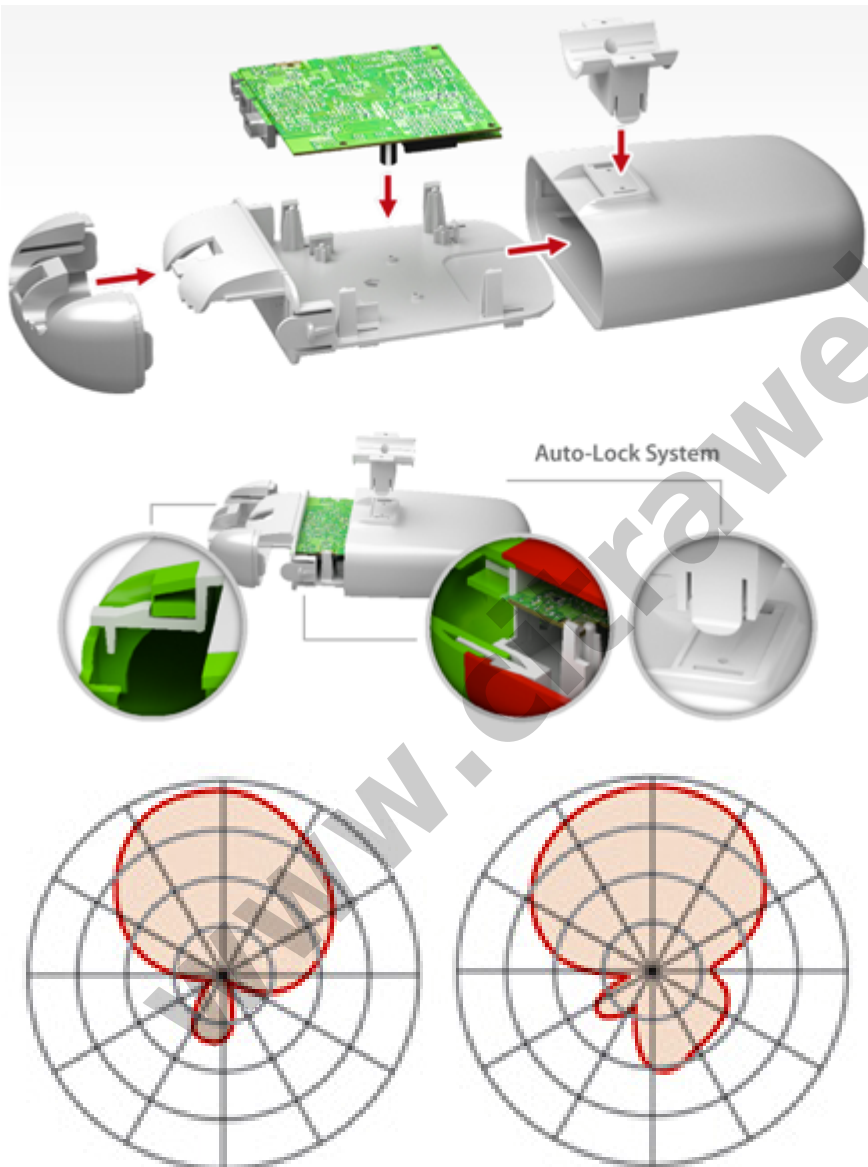

Petunjuk Instalasi:

<http://www.rfelements.com/download/InstallationGuide-SBXMikro.pdf>

* Harga, spesifikasi, dan ketersediaan bisa berubah dan tidak mengikat

URL : <https://www.citraweb.com/produk/390/>