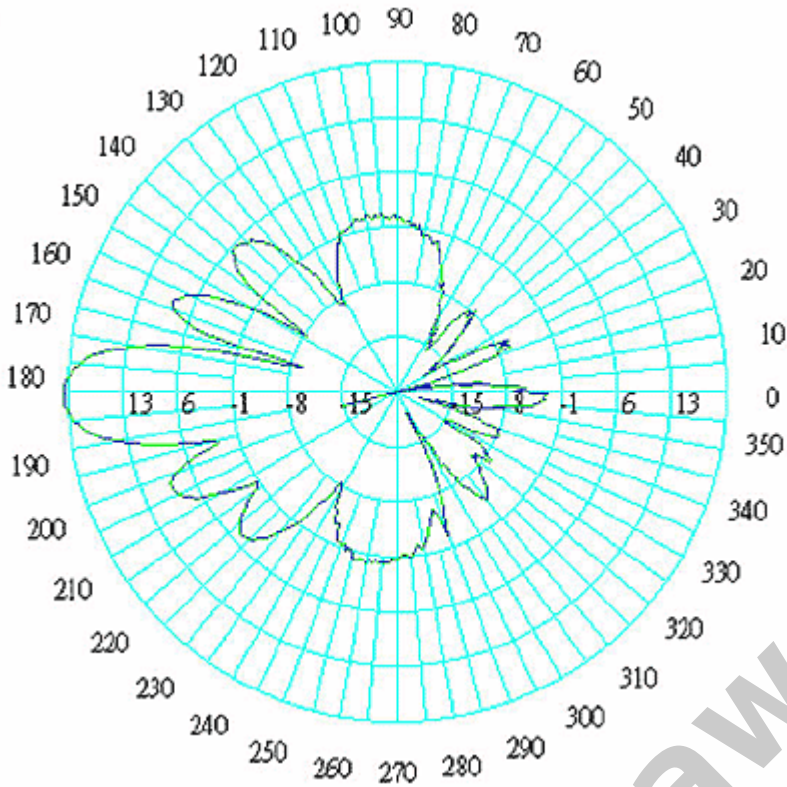

**Embedded Antenna & Enclosure Specifications:**

- **Frequency:** 5400-5850MHz
- **Antenna Gain:** 20 dbi
- **VSWR:** 1.5:1
- **Impedance:** 50 Ohm
- **Operating Temperature:** -45 to 80 deg C
- **Beam Width (H):** 18 Deg
- **Beam Width (V):** 18 Deg
- **Dimmentions (outer):** 280mm (L) x 265mm (w) x 95mm (d)
- **Weight:** 2.85 kg