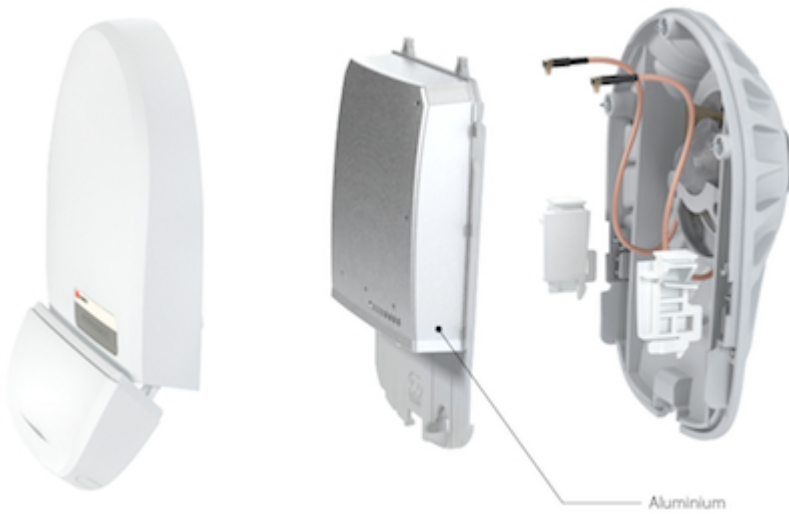

TwistPort™ Adaptors Shielded TP-ADAPTOR-RB-S RF ELEMENTS

Kode : TP-ADAPTOR-RB-S

Brand : RF elements

Jenis : Wireless Antenna

Harga : Rp 50.000,00

Rp 575.000,00

TwistPort Adaptors make most popular connectorized radios and MikroTik RouterBoards compatible with TwistPort antennas. Integration into TwistPort eco-system ensures the benefits of low loss, high scalability, easy co-location, simple deployment and easy maintenance.

Paket ini hanya BOX Enclosure only, Tidak termasuk Routerboard dan Antenna

Penawaran Harga Spesial

 08112039555

TwistPort™ Adaptors TP-ADAPTOR-RB-S

The TwistPort Adaptor for RouterBoards makes RouterBoard™ 9 series, 7 series and 4 series compatible with all TwistPort™ Antennas. TwistPort™ Adaptors are equipped with our original quick locking waveguide port. Installing compatible RouterBoards in our TwistPort™ Adaptor is very simple and requires no tools.

COMPATIBLE WIRELESS PLATFORMS

RF elements® : any Symmetrical Horn TP Antenna, any UltraDish™ TP Antenna

MikroTik™ : RouterBoard™ RB91x, RB71x, RB411L

Content :

- TwistPort™ Adaptor RB Body
- TwistPort™ Adaptor RB Sticker A
- TwistPort™ Adaptor RB Sticker B
- Screw 2,9 x 6,5 mm (4 pcs)

TECHNICAL DATA

Antenna Connection : TwistPort™ - Quick Locking Waveguide Port

Radio Connection : 2x Right Angle MMCX (Pigtail included)

Materials : Insert - Aluminium Alloy
Body - UV stabilized and weather resistant ABS plastic