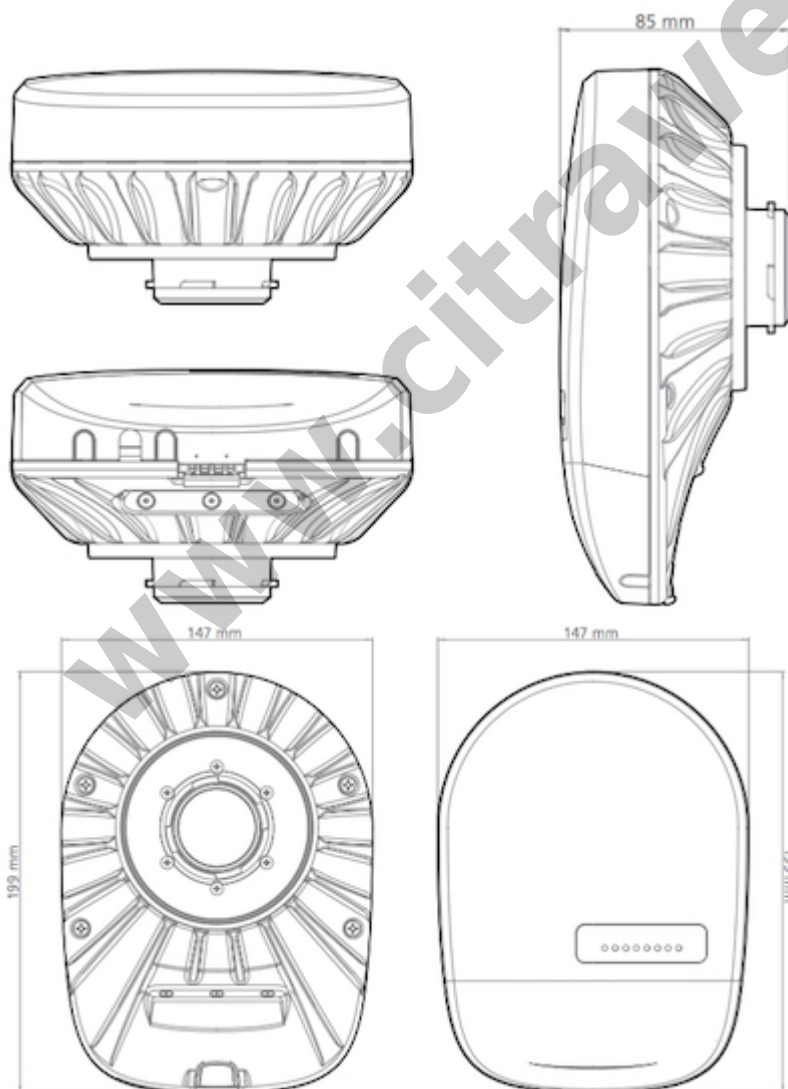

COMPATIBLE WIRELESS PLATFORMS

RF elements® : any Symmetrical Horn TP Antenna, any UltraDish™ TP Antenna

MikroTik™ : RouterBoard™ RB91x, RB71x, RB411L

Content :

- TwistPort™ Adaptor RB Body
- TwistPort™ Adaptor RB Sticker A
- TwistPort™ Adaptor RB Sticker B
- Screw 2,9 x 6,5 mm (4 pcs)

TECHNICAL DATA

Antenna Connection : TwistPort™ - Quick Locking Waveguide Port

Radio Connection : 2x Right Angle MMCX (Pigtail included)

Materials : Insert - Aluminium Alloy
Body - UV stabilized and weather resistant ABS plastic

Flame Rating : UL 94 HB

Temperature : -40°C to +60°C (-40°F to +140°F)

Wind Survival : 160 km/hour

Weight : 0.6 Kg / 1.3 lbs - single unit incl. package

Single Unit Retail Box : Retail Box: 21.3 × 15.3 × 9 cm