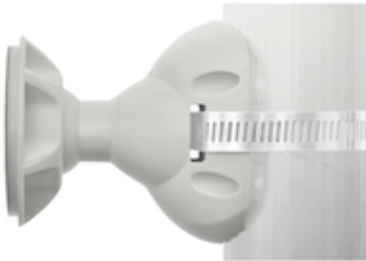

NanoBracket® NBE-M5-16

Kode : NANO-BRAC-NBE-M5-16

Brand : RF elements

Jenis : Wireless Antenna

Harga : Rp 50.000,00

~~Rp 120.000,00~~

NanoBracket® for NBE-M5-16 offers a 3-axis positioning system based on the 4th generation of our patent-pending ball hinge. NanoBracket® for NBE-M5-16 enables precise and easy adjustment of the AP in azimuth, elevation and rotation to eliminate a potential mismatch loss and to achieve the best RF performance of the MiMo link.

Penawaran Harga Spesial

 08112039555

NanoBracket® is made of outdoor resistant ABS and stainless steel hardware. NanoBracket® for NBE-M5-16 is an excellent upgrade from the wimpy mount you get with your NanoBeam®.

COMPATIBLE WIRELESS PLATFORMS : Ubiquiti Networks™ NanoBeam® M5-16

PACKAGE CONTENTS :

Bracket Body

Screw 3,5 x 45 mm (4 pcs)

Wall Plug (4 pcs)

** Harga, spesifikasi, dan ketersediaan bisa berubah dan tidak mengikat*