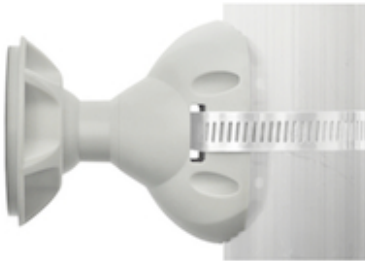

NanoBracket NBE-M5-16 RF ELEMENTS

Kode : NB-M5-16

Brand : RF elements

Jenis : Wireless Antenna

Harga : Rp 10.000,00

~~Rp 120.000,00~~

NanoBracket® for NBE-M5-16 offers a 3-axis positioning system based on the 4th generation of our patent-pending ball hinge. NanoBracket® for NBE-M5-16 enables precise and easy adjustment of the AP in azimuth, elevation and rotation to eliminate a potential mismatch loss and to achieve the best RF performance of the MiMo link.

Penawaran Harga Spesial

 08112039555

NanoBracket® is made of outdoor resistant ABS and stainless steel hardware. NanoBracket® for NBE-M5-16 is an excellent upgrade from the wimpy mount you get with your NanoBeam®.

COMPATIBLE WIRELESS PLATFORMS : Ubiquiti Networks™ NanoBeam® M5-16

PACKAGE CONTENTS :

Bracket Body

Screw 3,5 x 45 mm (4 pcs)

Wall Plug (4 pcs)

** Harga, spesifikasi, dan ketersediaan bisa berubah dan tidak mengikat*