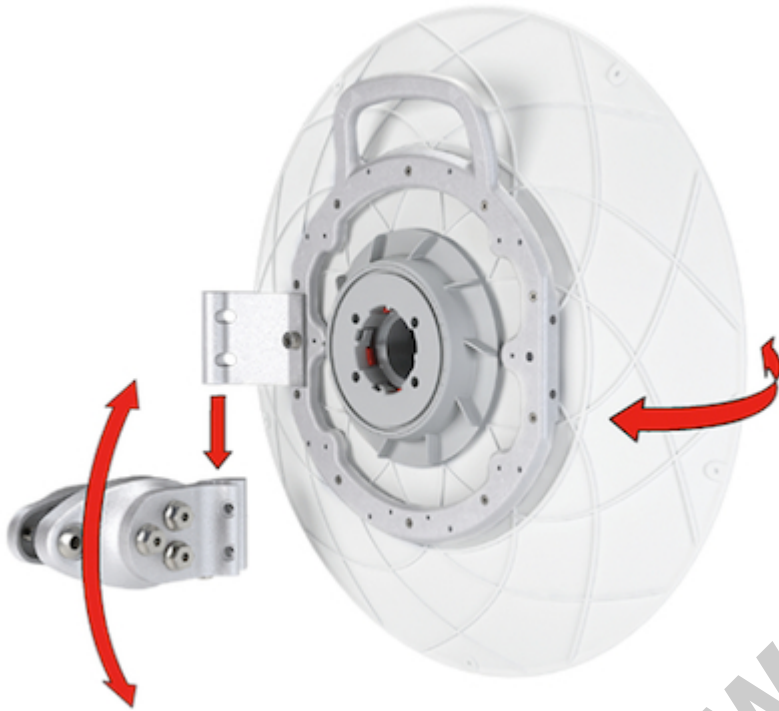

Paket ini hanya terdiri dari unit antenna saja belum termasuk wireless Access Point.

Penawaran Harga Spesial

 08112039555

UltraDish™ TP 380

UltraDish™ TP 380's are designed for CPE or PtP connections. The antenna reflector is made of die-cast aluminum to ensure a very uniform shape. Our virtually lossless TwistPort™ connector guarantees easy radio deployment and maintenance.

Antenna installation is extremely easy and ensures rapid deployment for large scale projects. Our innovative antenna mount fits a wide range of pole diameters and can be easily swapped for right or left side mounts. A single HEX tool is all you need to perform your installation.

Suppressed sidelobe radiation reduces interferences and enables installation in areas with high noise levels. The gain of UltraDish TP antennas is achieved by focusing the signal delivered via the TwistPort waveguide connector. UltraDish TP 380 provides a 24dBi gain and an 8° (-3dB) beamwidth.

COMPATIBLE WIRELESS PLATFORMS : any TwistPort™ Adaptor with TwistPort™ connector
any SIMPER™ Radio with TwistPort™ connector

PERFORMANCE :

Gain : 24 dBi

Azimuth Beam Width -6 dB : H 12° / V 12°

Elevation Beam Width -6 dB : H 12° / V 12°