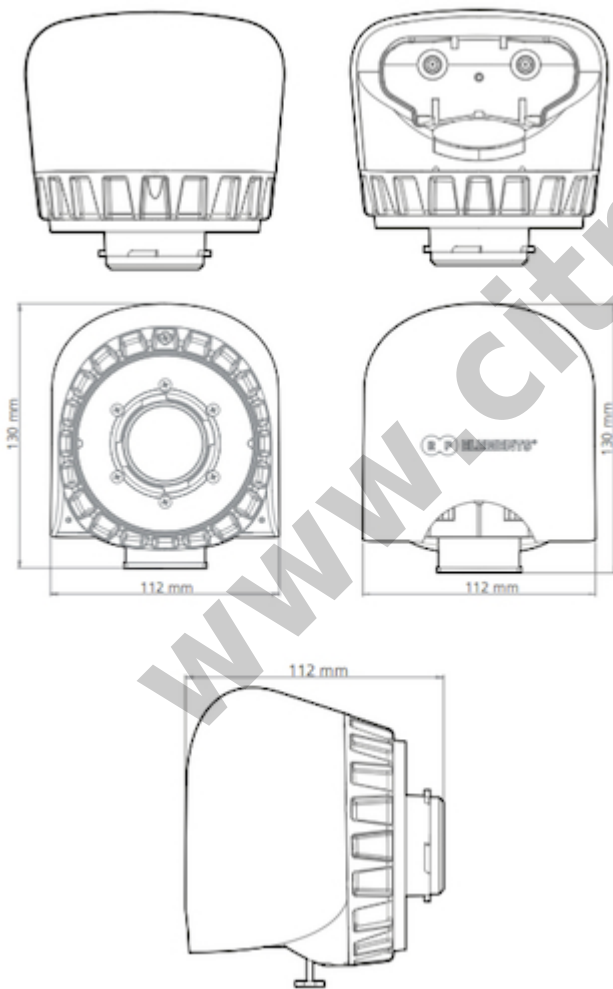

#### TECHNICAL DATA

Antenna Connection : TwistPort™ - Quick Locking Waveguide Port

Radio Connection : 2x Slide-On RP-SMA

Materials : Insert - Aluminium Alloy  
Adaptor - UV stabilized and weather resistant ABS plastic

Flame Rating : UL 94 HB

Temperature : -40°C to +60°C (-40°F to +140°F)

Wind Survival : 160 km/hour

Weight : 0.5 Kg - single unit incl. package

Single Unit Retail Box

: Retail Box: 13 × 14 × 12 cm

**PACKAGE CONTENTS** : TwistPort™ Adaptor