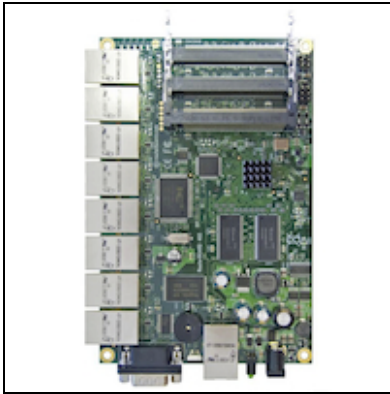

Routerboard RB493

Kode : RB493
Kategori : Discontinued
Harga : Rp 1.941.000,00
 Rp 1.709.000,00

BOARD ONLY - The RB493 has nine ethernet ports and three miniPCI slots, it also has a switch chip, so the ethernet ports of your choice can be grouped together to make it act as a switch.

Produk ini berupa board only, tanpa casing, adaptor, wireless card, antenna, dan perangkat tambahan apapun. Harus dirakit terlebih dahulu sebelum digunakan.

Spesifikasi RB493

Product Code	RB493
Architecture	MIPS-BE
CPU	AR7130 300MHz
Current Monitor	No
Main Storage/NAND	64MB
RAM	64MB
SFP Ports	0
LAN Ports	9
Gigabit	No
Switch Chip	1
MiniPCI	3
Integrated Wireless	No
MiniPCle	0
SIM Card Slots	No
USB	No
Memory Cards	No
Power Jack	10-28V
802.3af Support	No
POE Input	10-28V
POE Output	No
Serial Port	DB9/RS232
Voltage Monitor	No