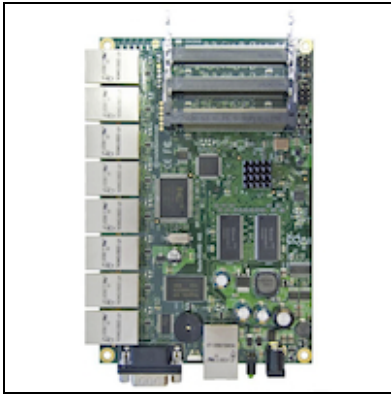

Routerboard RB493

Kode : RB493
Kategori : Discontinued
Harga : Rp 1.941.000,00
 Rp 1.709.000,00

BOARD ONLY - The RB493 has nine ethernet ports and three miniPCI slots, it also has a switch chip, so the ethernet ports of your choice can be grouped together to make it act as a switch.

Produk ini berupa board only, tanpa casing, adaptor, wireless card, antenna, dan perangkat tambahan apapun. Harus dirakit terlebih dahulu sebelum digunakan.

Spesifikasi RB493

Product Code	RB493
Architecture	MIPS-BE
CPU	AR7130 300MHz
Current Monitor	No
Main Storage/NAND	64MB
RAM	64MB
SFP Ports	0
LAN Ports	9
Gigabit	No
Switch Chip	1
MiniPCI	3
Integrated Wireless	No
MiniPCle	0
SIM Card Slots	No
USB	No
Memory Cards	No
Power Jack	10-28V
802.3af Support	No
POE Input	10-28V
POE Output	No
Serial Port	DB9/RS232
Voltage Monitor	No