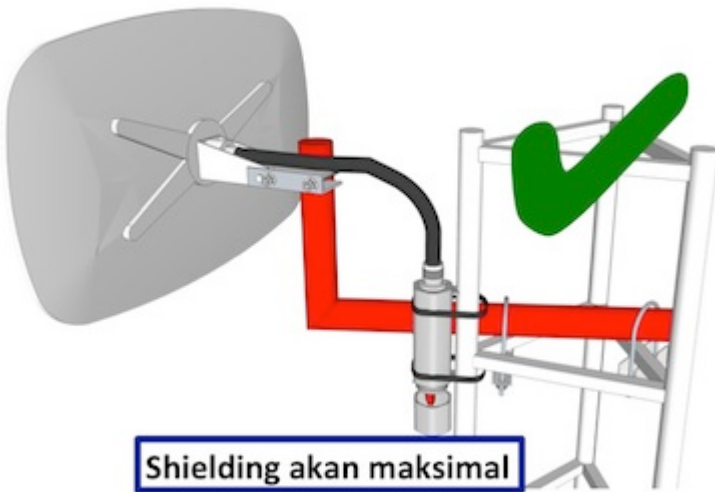

GrooveGA 52HPacn (AP 2GHz/5Ghz)

Kode : RBGrooveGA-52HPacn

Kategori : Groove & Metal

Harga : Rp 1.510.000,00

The New Groove still smallest outdoor series model - a fully featured RouterBOARD powered by RouterOS. Weatherproof, durable and ready to use. It has one Gigabit Ethernet port with PoE support and a built-in 400mW 802.11a/b/g/n/ac wireless radio. With the Nv2 TDMA technology, 125Mbit aggregate throughput is possible, limited only by the ethernet port!

Penawaran Harga Spesial

08112039555

Jika Anda akan menghubungkan Groove dengan antenna menggunakan kabel jumper N-Male to N-Male, mungkin Anda juga membutuhkan [Connector N-Female to N-Female](#).

Pemasangan Groove yang kurang tepat :

Pemasangan Groove yang direkomendasikan :

Spesifikasi RBGrooveGA-52HPacn

Product Code	RBGrooveGA-52HPacn
Architecture	MIPS-BE
CPU	QCA9556 720MHz
Current Monitor	No
Main Storage/NAND	16MB
RAM	64MB
SFP Ports	0
LAN Ports	1
Gigabit	Yes
Switch Chip	No
MiniPCI	0
Integrated Wireless	Yes
Wireless Standarts	802.11 a/b/g/n/ac
Wireless Tx Power	26dBm
Integrated Antenna	No
MiniPCle	0
SIM Card Slots	No
USB	No
Memory Cards	No
Power Jack	No
802.3af Support	No