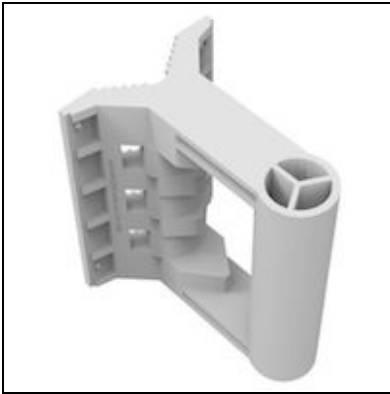

Mikrotik quickMOUNT Extra

Kode : QME

Kategori : Perlengkapan Lain

Harga : Rp 98.000,00

The quickMOUNT extra is a advanced wall mount adapter for large point to point and sector antennas.

Compatible Product : SXT series, Omnitik, 3rd party antennas that are designed to be pole mounted

You can mount it on the wall or use it as an adapter from large diameter pole to small size antenna mounting clip ensuring reliable fitment. The quickMOUNT extra gives possibility to turn antenna within 190°.

With the quickMOUNT extra is compatible with our long range heavy antennas like 30dBi parabolic dish mANT 30 or 19dBi sector mANT 19s.

** Harga, spesifikasi, dan ketersediaan bisa berubah dan tidak mengikat*