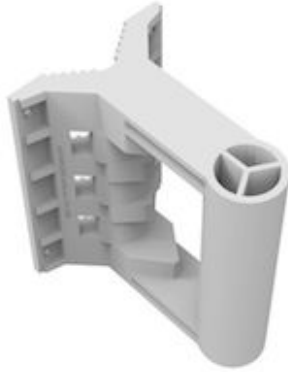

## Mikrotik quickMOUNT Extra

**Kode** : QME  
**Brand** : Lainnya  
**Jenis** : Jenis Lainnya  
**Harga** : Rp 98.000,00

The quickMOUNT extra is a advanced wall mount adapter for large point to point and sector antennas.

**Compatible Product** : SXT series, Omnitik, 3rd party antennas that are designed to be pole mounted

You can mount it on the wall or use it as an adapter from large diameter pole to small size antenna mounting clip ensuring reliable fitment. The quickMOUNT extra gives possibility to turn antenna within 190°.

With the quickMOUNT extra is compatible with our long range heavy antennas like 30dBi parabolic dish mANT 30 or 19dBi sector mANT 19s.

*\* Harga, spesifikasi, dan ketersediaan bisa berubah dan tidak mengikat*