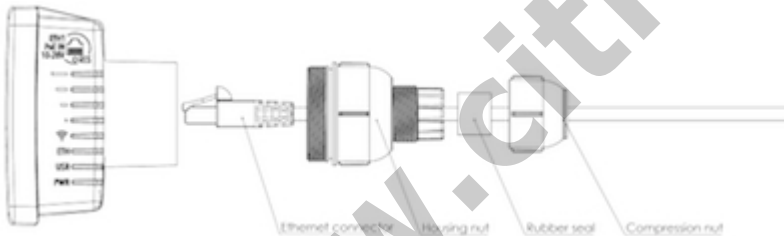

Penawaran Harga Spesial

08112039555

The LDF (Lite Dish Feed) is an outdoor wireless system with a built in antenna, meant to be installed on satellite offset dish antennas. The dish will act as a reflector, amplifying the signal.

This means you can use any available satellite TV dish with an offset mount to quickly deploy powerful long range wireless links. The offset mount is universal at 40mm diameter, and the LDF can easily be placed inside it. Since the LDF itself is a tiny little package, it makes shipping and deployment simple and low cost.

Using a dish of up to 100cm in diameter, it is possible to obtain antenna amplification of up to 33dBi. The device comes preinstalled with RouterOS and is ready to use.

**Assembly :**

**Detail Barang:**