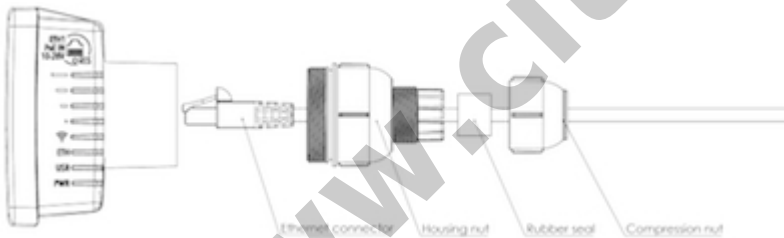

***Spesifikasi perangkat dijual bisa berbeda dengan yang ditampilkan karena menyesuaikan dengan regulasi di Indonesia.**

Penawaran Harga Spesial **08112039555**

The LDF (Lite Dish Feed) is an outdoor wireless system with a built in antenna, meant to be installed on satellite offset dish antennas. The dish will act as a reflector, amplifying the signal.

This means you can use any available satellite TV dish with an offset mount to quickly deploy powerful long range wireless links. The offset mount is universal at 40mm diameter, and the LDF can easily be placed inside it. Since the LDF itself is a tiny little package, it makes shipping and deployment simple and low cost.

Using a dish of up to 100cm in diameter, it is possible to obtain antenna amplification of up to 33dBi. The device comes preinstalled with RouterOS and is ready to use.

Assembly :

Detail Barang:

- Routerboard RBLDF-5nD
- 1 port ethernet (1 untuk PoE)
- Power Adaptor 24 V
- Power over Ethernet Spliter