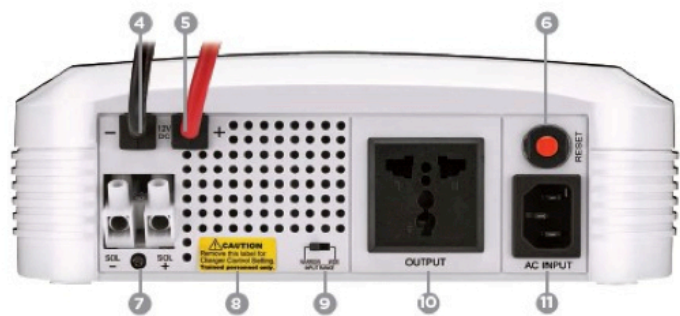

*tidak termasuk battery

****Gunakan battery yang dirancang untuk SHS (Solar Home System) / Deep-cycle VRLA**

Penawaran Harga Spesial

 **08112039555**

Features :

- 2.2KVA simulated sine wave inverter
- Selectable input voltage range for home appliances and personal computers
- Built-in internal 40A PWM solar charge controller
- Desktop and wall-mountable design
- Generators & computer-related devices compatible
- Configurable AC / Solar input priority
- Overload and short circuit protection
- Cold start function

- | | |
|-------------------------------|---------------------------------|
| 1. Multifunction LCD Readout | 7. PV Input Terminals |
| 2. Power On/Off Switch | 8. Charger Control |
| 3. LCD Readout Toggle Button | 9. Input Voltage Range Selector |
| 4. DC Input Cable (Black "-") | 10. AC outlet |
| 5. DC Input Cable (Red "+") | 11. AC Inlet |
| 6. Input Circuit Breaker | |

Battery Recommendation :

- Solar Home System Battery
- Deep Cycle VRLA Battery
- VRLA Gel / AGM Battery

Specification :

Model	INV-S2200PV
Capacity	2200VA / 1320 Watt
INPUT	
Voltage	220 / 230 / 240 VAC
Voltage Range	170 ~ 280 VAC (narrow mode)
	90 ~ 280 VAC (wide mode)
Freq	50 / 60 Hz (auto sensing)
OUTPUT	
Voltage	220 / 230 / 240 VAC
Transfer Time	15 ~ 20ms
Waveform	Simulated sine wave
BATTERY	
	(Not Included)
Battery Voltage	24 VDC
Charging Voltage	27.4 VDC
Max. AC Charge Current	10A
SOLAR CHARGER	
Max PV Input Power	1000 W
Max PV Input Voltage	55 VDC
Max Solar Charging Current	40 A
PROTECTION	
Full Protection	Overload and short circuit protection
INDICATOR	
Display	LCD
Alarm	Battery mode, Low battery, Overload, Fault
PHYSICAL	
Dimension (DxWxH) mm	265 x 260 x 90
Net Weight kg	2.32