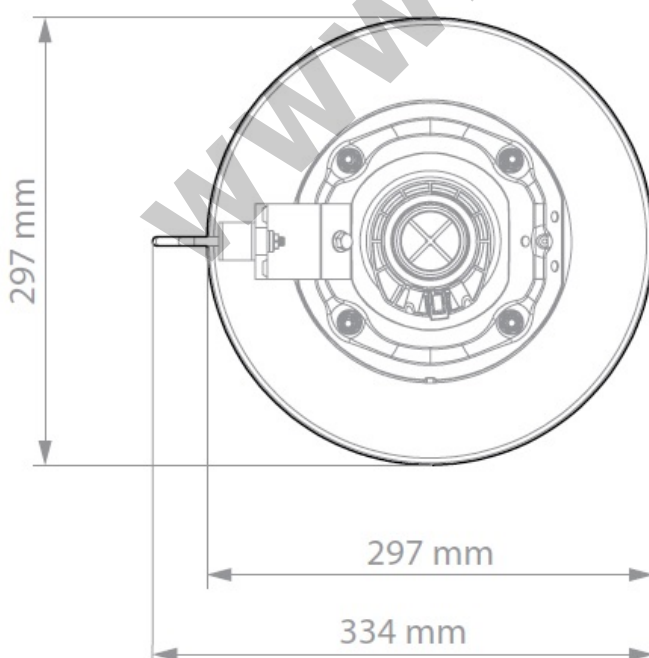

Weight	1.2 kg / 2.6 lbs - single unit (one antenna)
	9 kg / 19.8 lbs - 5PACK (5 units) incl. package
Dimensions	Retail Box 5PACK: 695 x 447 x 110 mm
Gain	21 dBi
Frequency Range	5150 - 5950 MHz
Azimuth Beam Width -6 dB	H 15° / V 15°
Elevation Beam Width -6 dB	H 15° / V 15°
Azimuth Beam Width -3 dB	H 11° / V 11°
Elevation Beam Width -3 dB	H 11° / V 11°
Beam Efficiency*	28.00%
Front-to-Back Ratio (Min)	24 dB
COMPATIBLE WIRELESS PLATFORMS	
RF elements®	StarterAdapter™ SMA
Mimosa® by Airspan	C5x
Ubiquiti Networks®	PrismStation™ 5AC, IsoStation™ 5AC, IsoStation™ M5