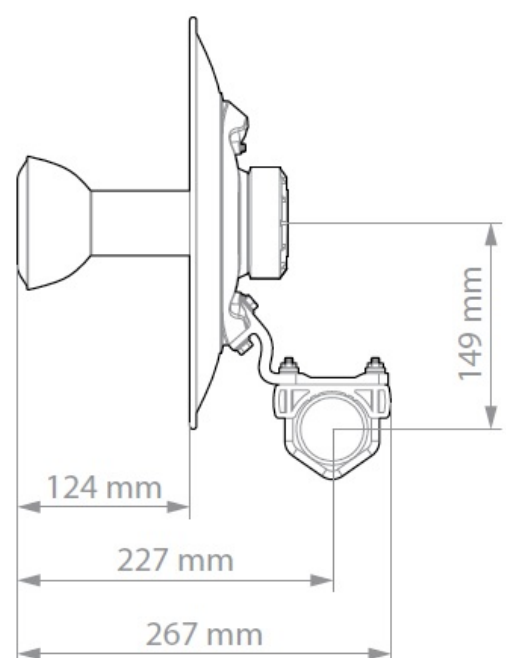

Weight	1.2 kg / 2.6 lbs - single unit (one antenna)
	9 kg / 19.8 lbs - 5PACK (5 units) incl. package
Dimensions	Retail Box 5PACK: 695 x 447 x 110 mm
Gain	21 dBi
Frequency Range	5150 - 5950 MHz
Azimuth Beam Width -6 dB	H 15° / V 15°
Elevation Beam Width -6 dB	H 15° / V 15°
Azimuth Beam Width -3 dB	H 11° / V 11°
Elevation Beam Width -3 dB	H 11° / V 11°
Beam Efficiency*	28.00%
Front-to-Back Ratio (Min)	24 dB
COMPATIBLE WIRELESS PLATFORMS	
RF elements®	StarterAdapter™ SMA
Mimosa® by Airspan	C5x
Ubiquiti Networks®	PrismStation™ 5AC, IsoStation™ 5AC, IsoStation™ M5