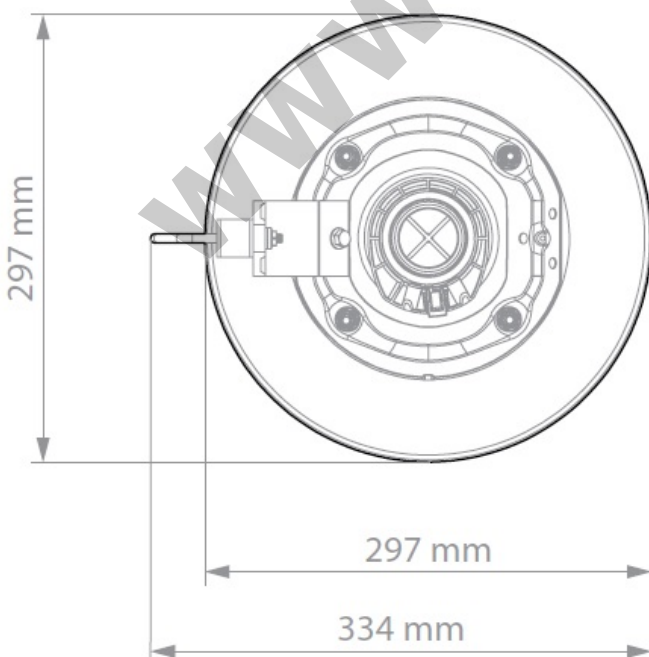

Weight	1.2 kg / 2.6 lbs - single unit (one antenna)
	9 kg / 19.8 lbs - 5PACK (5 units) incl. package
Dimensions	Retail Box 5PACK: 695 x 447 x 110 mm
Gain	21 dBi
Frequency Range	5150 - 5950 MHz
Azimuth Beam Width -6 dB	H 15° / V 15°
Elevation Beam Width -6 dB	H 15° / V 15°
Azimuth Beam Width -3 dB	H 11° / V 11°
Elevation Beam Width -3 dB	H 11° / V 11°
Beam Efficiency*	28.00%
Front-to-Back Ratio (Min)	24 dB
COMPATIBLE WIRELESS PLATFORMS	
RF elements®	StarterAdapter™ SMA
Mimosa® by Airspan	C5x
Ubiquiti Networks®	PrismStation™ 5AC, IsoStation™ 5AC, IsoStation™ M5