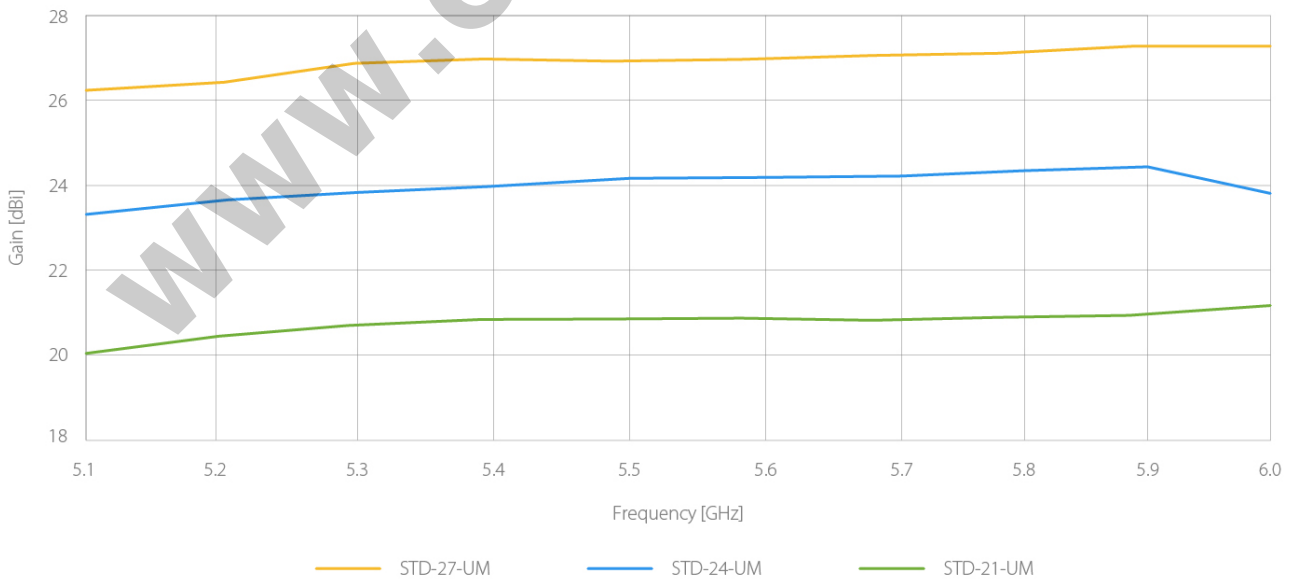

Balanced Gain for Both Polarizations

StarterDish™ UM antennas provide stable gain performance over the whole working frequency band and both polarizations. Stable gain results in dependable field performance when changing radio channels.