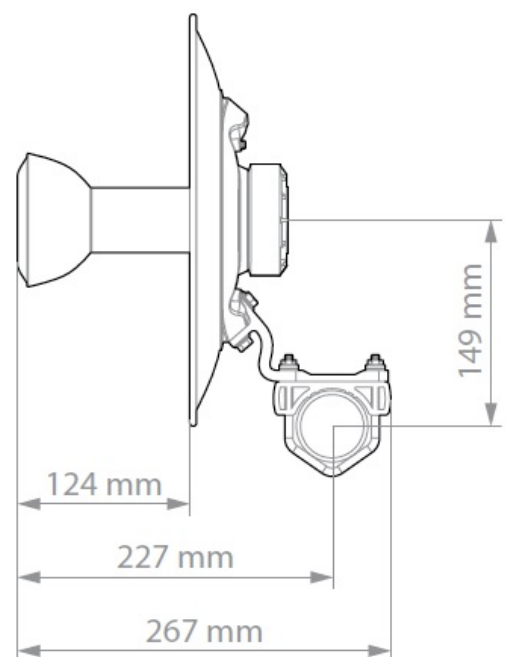

Weight	1.2 kg / 2.6 lbs - single unit (one antenna)
	9 kg / 19.8 lbs - 5PACK (5 units) incl. package
Dimensions	Retail Box 5PACK: 695 x 447 x 110 mm
Gain	21 dBi
Frequency Range	5150 - 5950 MHz
Azimuth Beam Width -6 dB	H 15° / V 15°
Elevation Beam Width -6 dB	H 15° / V 15°
Azimuth Beam Width -3 dB	H 11° / V 11°
Elevation Beam Width -3 dB	H 11° / V 11°
Beam Efficiency*	28.00%
Front-to-Back Ratio (Min)	24 dB
COMPATIBLE WIRELESS PLATFORMS	
RF elements®	StarterAdapter™ SMA
Mimosa® by Airspan	C5x
Ubiquiti Networks®	PrismStation™ 5AC, IsoStation™ 5AC, IsoStation™ M5