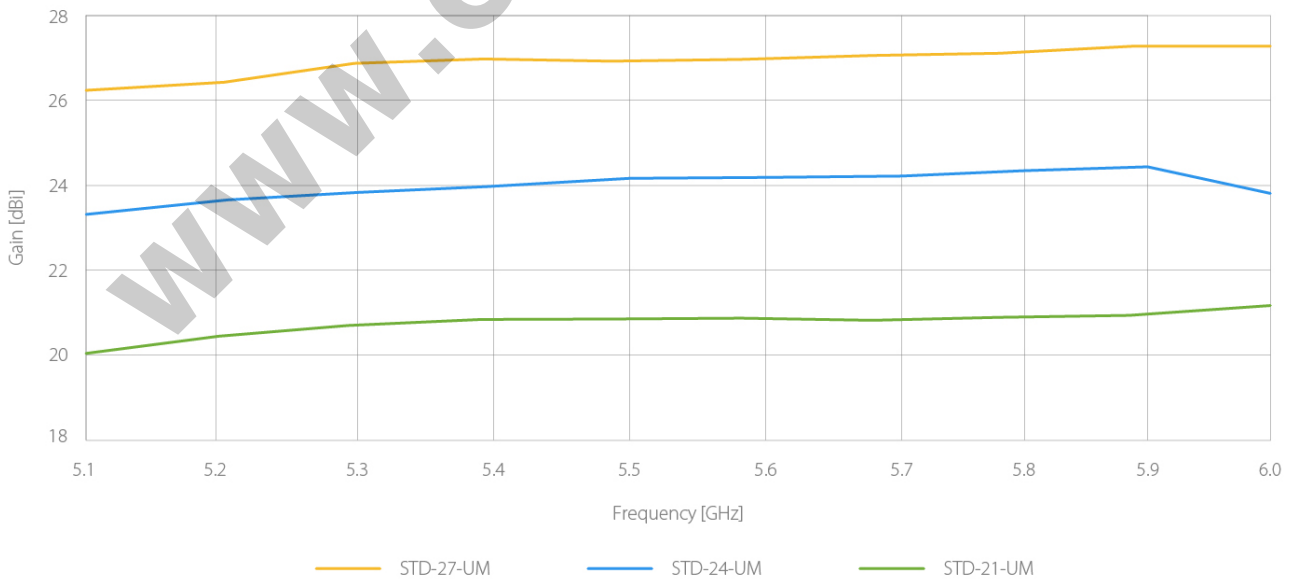

Balanced Gain for Both Polarizations

StarterDish™ UM antennas provide stable gain performance over the whole working frequency band and both polarizations. Stable gain results in dependable field performance when changing radio channels.