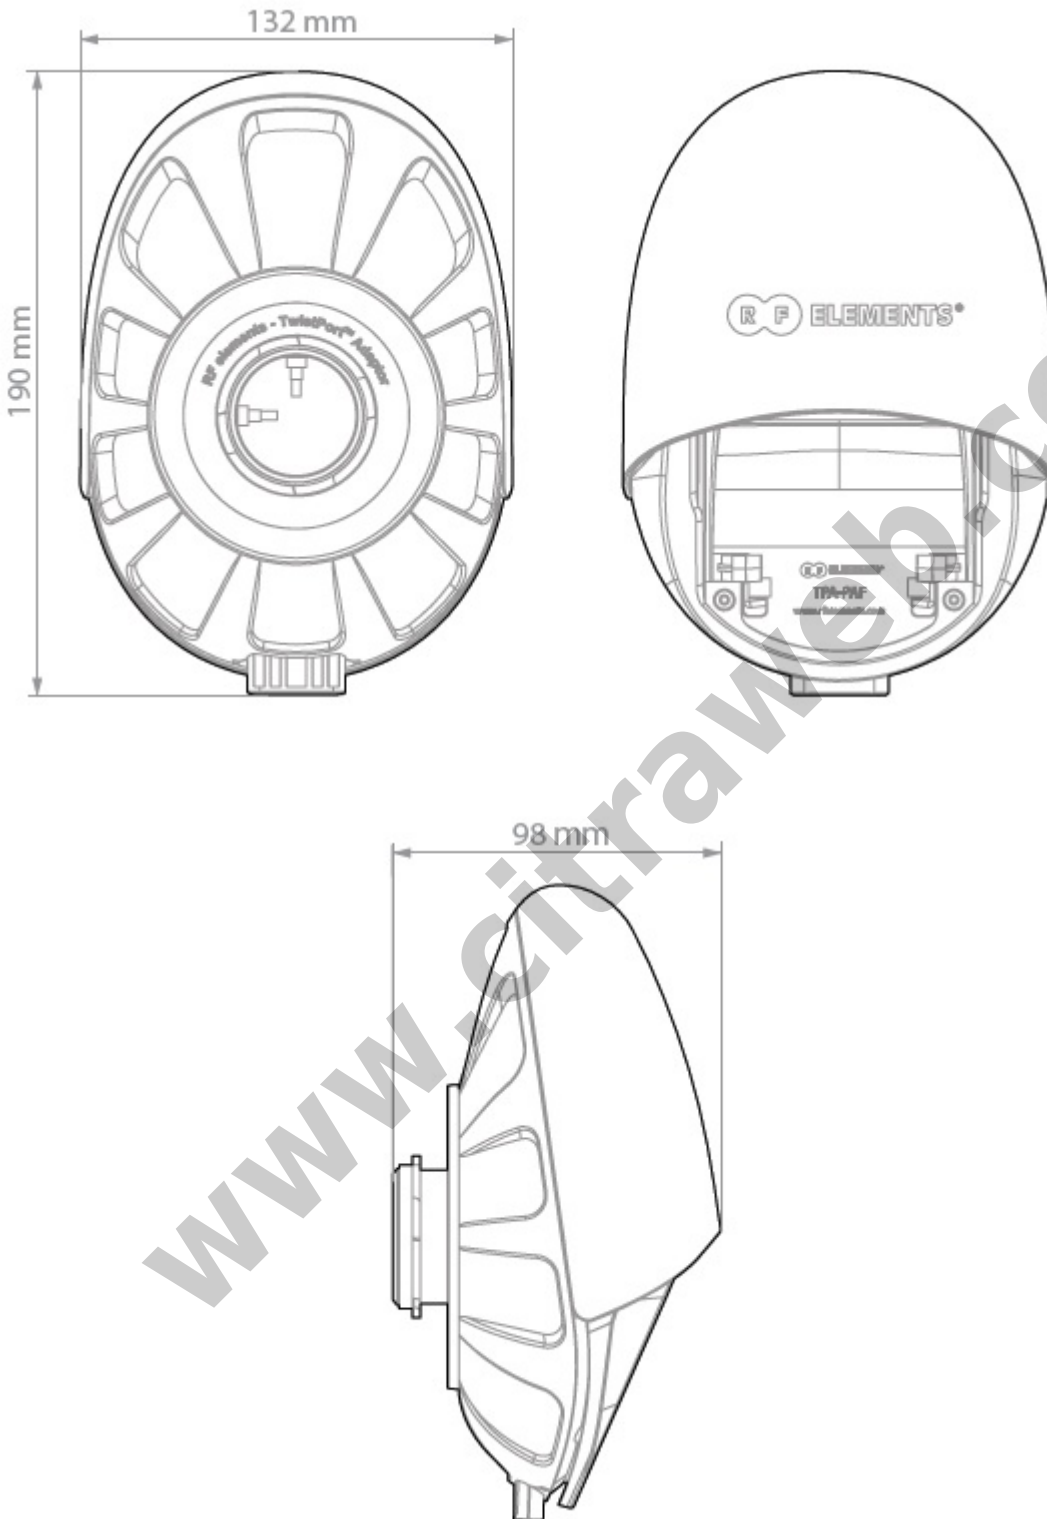

[Download DataSheet](#)