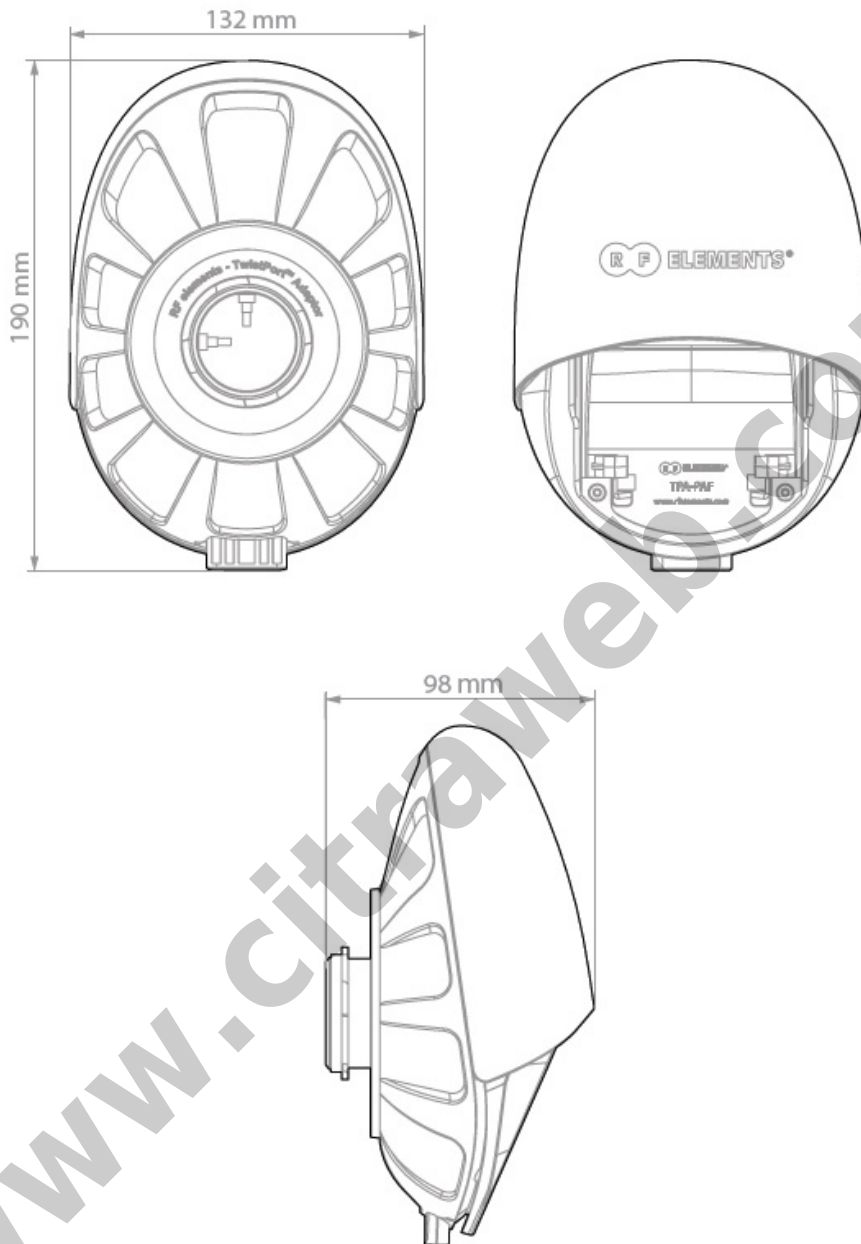

[Download DataSheet](#)

[Download UsersGuide](#)