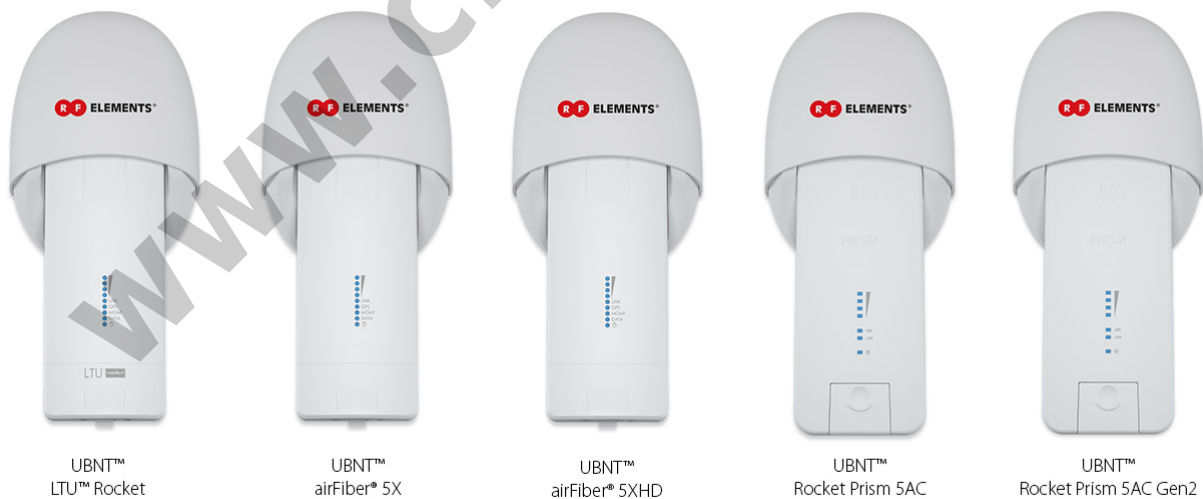

GPS Antenna Integration

TP-A PAF contains well protected space for GPS antenna that comes with UBNT® radios. After integration, GPS antenna and antenna cable are covered and well protected. No more issues with antenna attachment or with troubleshooting damaged GPS antennas.