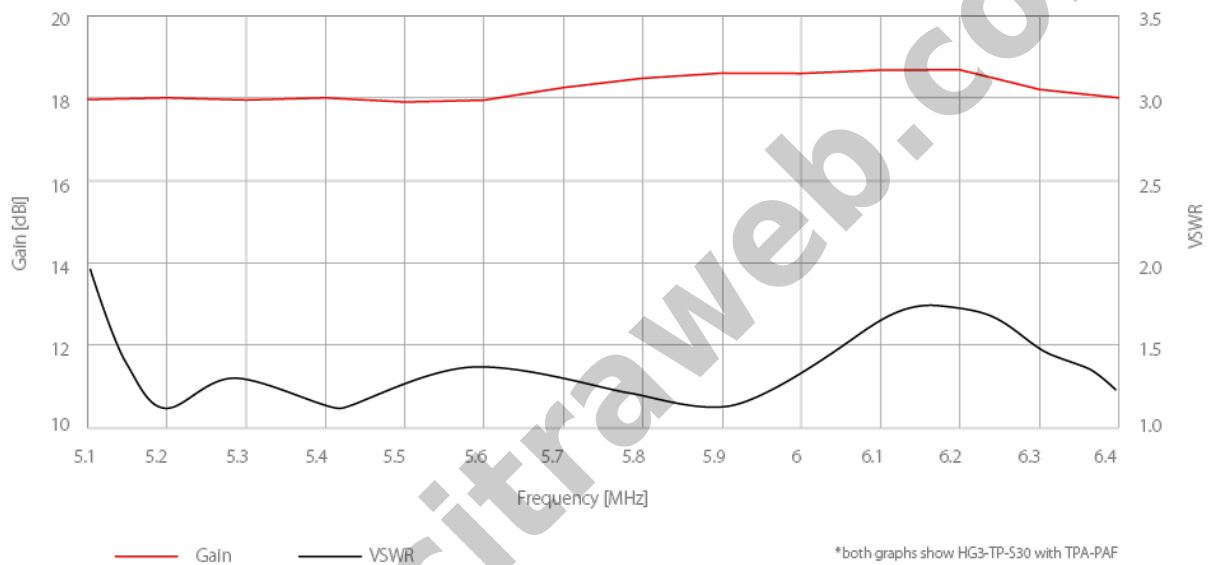

Market Leading Performance

TwistPort™ Adaptors cover an ultra-wideband spectrum of 5180-6400 MHz and perform with superb efficiency with very well managed VSWR.

Easy Installation

We are the Champions of Easy. Check out yourself: