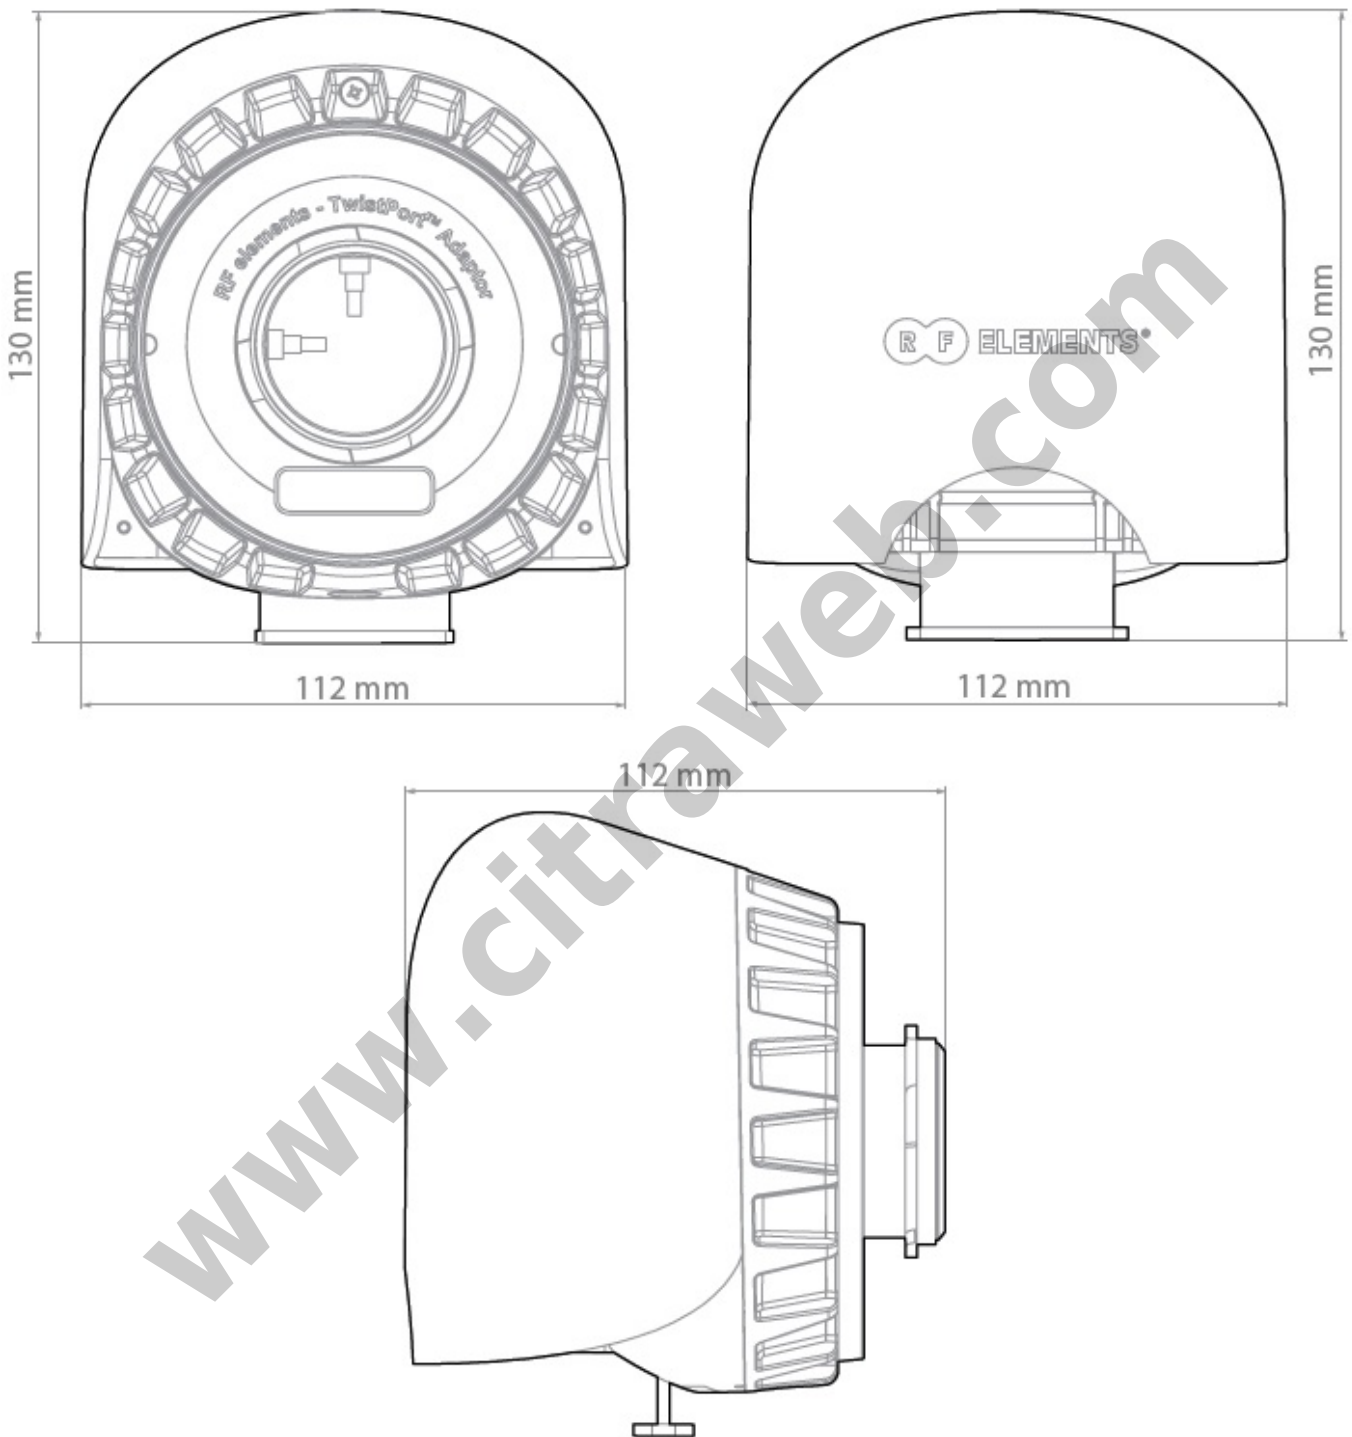

[Download DataSheet](#)

[Download UserGuide](#)