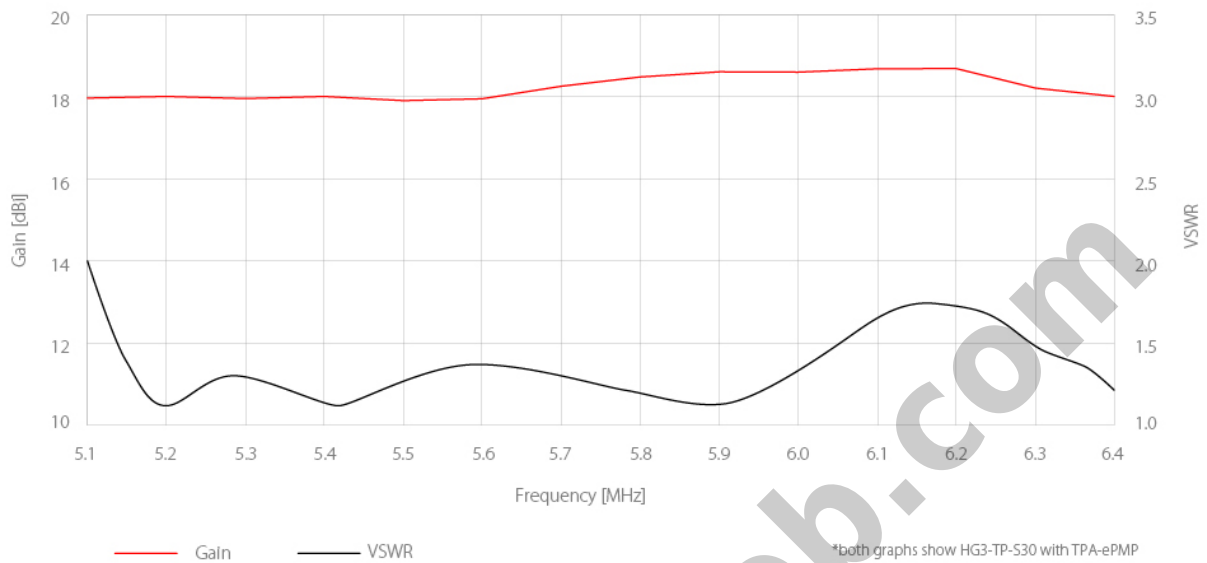

Cambium Networks™
ePMP™ 3000L AP

Market Leading Performance

TwistPort™ Adaptors cover an ultra-wideband spectrum of 5180-6400 MHz and perform with superb efficiency and great VSWR.

Specifications :

Antenna Connection	TwistPort™ - Quick Locking Waveguide Port
Radio Connection	2x Slide-On RP-SMA
Materials	Insert - Aluminium Alloy
	Adaptor - UV stabilized and weather resistant ABS plastic
Flame Rating	UL 94 HB
Temperature	-40°C to +60°C (-40°F to +140°F)
Wind Survival	160 km/h
Weight	0.4 Kg / 0.9 lbs - single unit
	0.5 Kg / 1.1 lbs - single unit incl. package
	11.2 Kg / 24.7 lbs - carton (20 units)
Single Unit	Retail Box: 13 x 12 x 13.5 cm
Frequency Range	5180 - 6400 MHz
Polarization	Dual Linear H + V